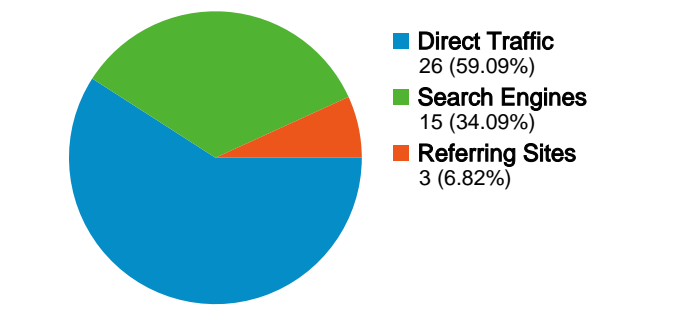

Traffic Sources Overview

Content Overview

Pages	Pageviews	% Pageviews
/	60	32.61%
/fees_teesimes.html	29	15.76%
/course_info.html	23	12.50%
/gallery/gallery1.html	13	7.07%
/index.html	12	6.52%