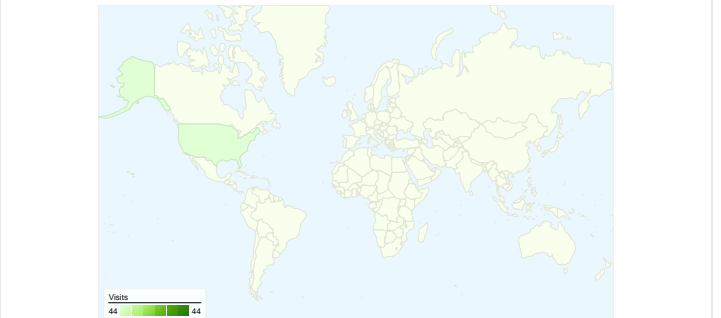

Map Overlay world