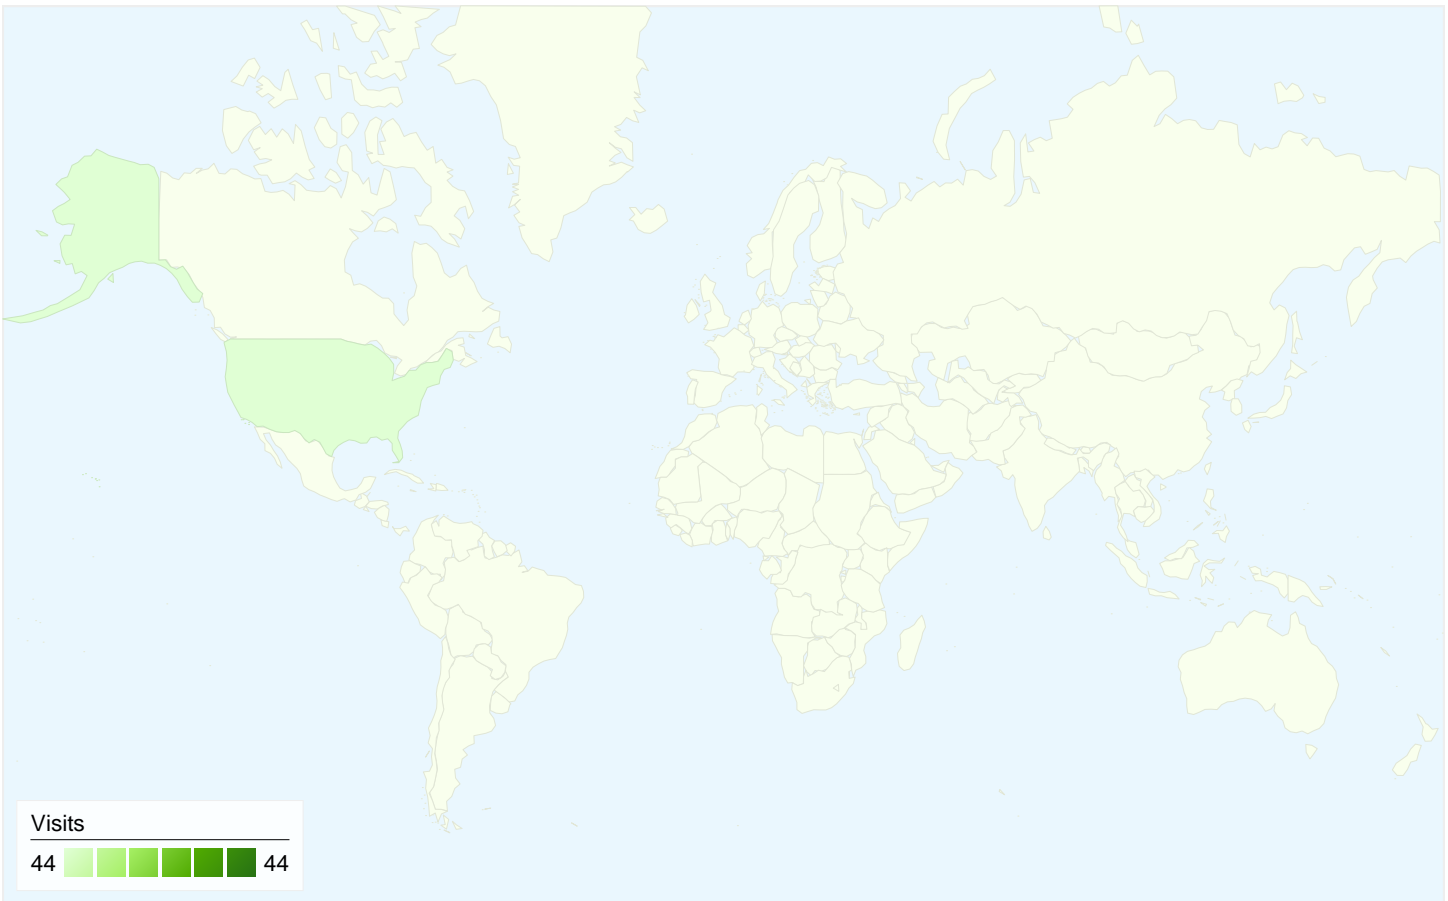

## Traffic Sources Overview

All traffic sources sent a total of 44 visits

-  **59.09%** Direct Traffic
-  **6.82%** Referring Sites
-  **34.09%** Search Engines

## Top Traffic Sources

Sources	Visits	% visits
(direct) ((none))	26	59.09%
google (organic)	9	20.45%
yahoo (organic)	5	11.36%
exploreoregongolf.com	3	6.82%
netscape (organic)	1	2.27%

Keywords	Visits	% visits
dutcher creek golf	6	40.00%
dutcher creek golf course	5	33.33%
www.dutchercreekgolf.com	3	20.00%
city limits map of grants pass	1	6.67%

**44 visits came from 1 countries/territories**

Site Usage

<b>Visits</b> <b>44</b> % of Site Total: 100.00%	<b>Pages/Visit</b> <b>4.18</b> Site Avg: 4.18 (0.00%)	<b>Avg. Time on Site</b> <b>00:03:45</b> Site Avg: 00:03:45 (0.00%)	<b>% New Visits</b> <b>59.09%</b> Site Avg: 59.09% (0.00%)	<b>Bounce Rate</b> <b>15.91%</b> Site Avg: 15.91% (0.00%)	
Country/Territory	Visits	Pages/Visit	Avg. Time on Site	% New Visits	Bounce Rate
United States	44	4.18	00:03:45	59.09%	15.91%