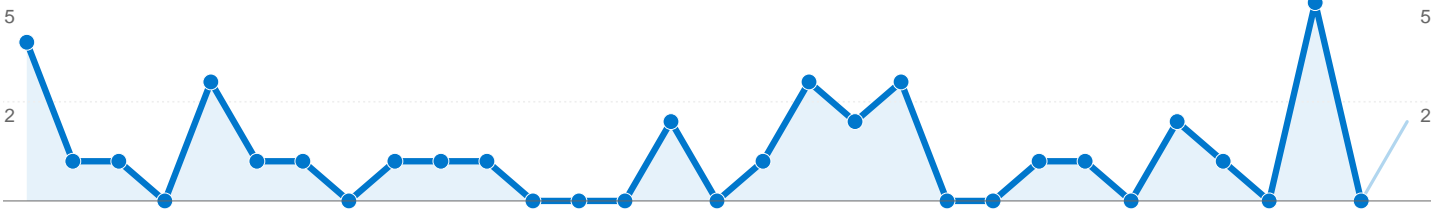

## Site Usage

**44 Visits**

**15.91% Bounce Rate**

**184 Pageviews**

**00:03:45 Avg. Time on Site**

**4.18 Pages/Visit**

**59.09% % New Visits**

## Visitors Overview

## Traffic Sources Overview

## 27 people visited this site

**44** Visits

**27** Absolute Unique Visitors

**184** Pageviews

**4.18** Average Pageviews

**00:03:45** Time on Site

**15.91%** Bounce Rate

**59.09%** New Visits