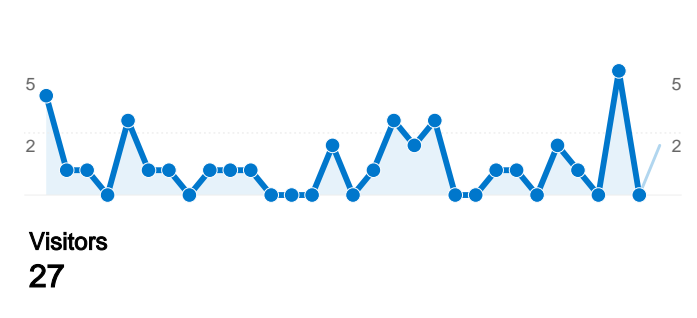

## Site Usage

**44 Visits**

**15.91% Bounce Rate**

**184 Pageviews**

**00:03:45 Avg. Time on Site**

**4.18 Pages/Visit**

**59.09% % New Visits**

## Visitors Overview

**44 visits came from 1 countries/territories**

Site Usage

<b>Visits</b> <b>44</b> % of Site Total: 100.00%	<b>Pages/Visit</b> <b>4.18</b> Site Avg: 4.18 (0.00%)	<b>Avg. Time on Site</b> <b>00:03:45</b> Site Avg: 00:03:45 (0.00%)	<b>% New Visits</b> <b>59.09%</b> Site Avg: 59.09% (0.00%)	<b>Bounce Rate</b> <b>15.91%</b> Site Avg: 15.91% (0.00%)	
Country/Territory	Visits	Pages/Visit	Avg. Time on Site	% New Visits	Bounce Rate
United States	44	4.18	00:03:45	59.09%	15.91%

1 - 1 of 1

Pages on this site were viewed a total of 184 times

 **184** Pageviews

 **123** Unique Views

 **15.91%** Bounce Rate