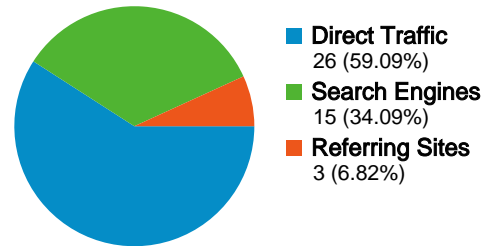

## Traffic Sources Overview

## 27 people visited this site

**44** Visits

**27** Absolute Unique Visitors

**184** Pageviews

**4.18** Average Pageviews

**00:03:45** Time on Site

**15.91%** Bounce Rate

**59.09%** New Visits

All traffic sources sent a total of 44 visits

-  **59.09%** Direct Traffic
-  **6.82%** Referring Sites
-  **34.09%** Search Engines