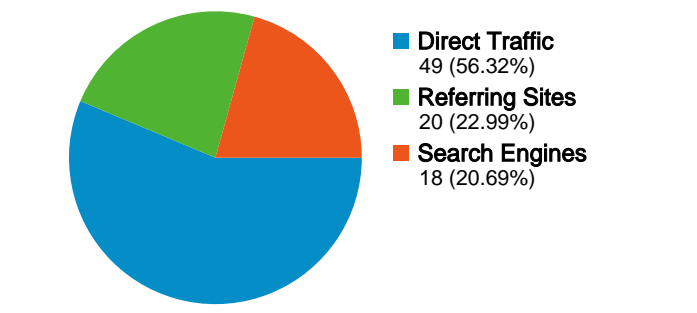

Traffic Sources Overview

Content Overview

Pages	Pageviews	% Pageviews
/	94	28.14%
/events.html	30	8.98%
/fees_teetimes.html	30	8.98%
/gallery/gallery1.html	27	8.08%
/course_info.html	24	7.19%