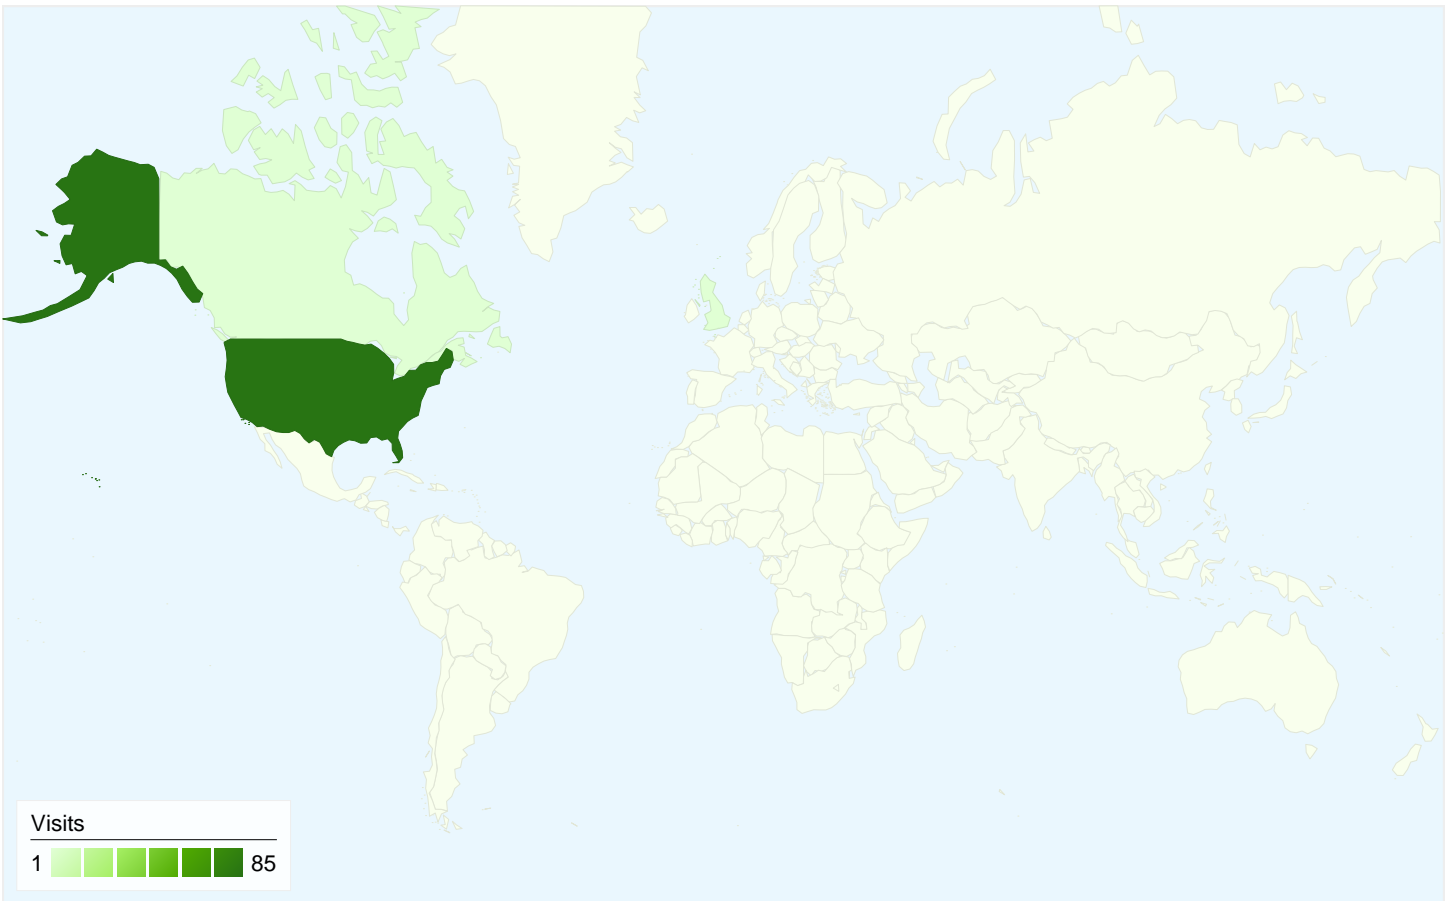

56 people visited this site

87 Visits

56 Absolute Unique Visitors

334 Pageviews

3.84 Average Pageviews

00:03:49 Time on Site

28.74% Bounce Rate

59.77% New Visits

All traffic sources sent a total of 87 visits

-  **56.32%** Direct Traffic
-  **22.99%** Referring Sites
-  **20.69%** Search Engines

Top Traffic Sources

| Sources | Visits | % visits | Keywords | Visits | % visits |
|-----------------------|--------|----------|---------------------------|--------|----------|
| (direct) ((none)) | 49 | 56.32% | dutcher creek | 3 | 16.67% |
| google (organic) | 14 | 16.09% | dutcher creek golf course | 3 | 16.67% |
| exploregongolf.com | 10 | 11.49% | dutcher creek golf | 2 | 11.11% |
| google.com (referral) | 5 | 5.75% | dutchercreekgolf.com | 2 | 11.11% |
| yahoo (organic) | 4 | 4.60% | "dutcher creek" golf | 1 | 5.56% |

87 visits came from 3 countries/territories

Site Usage

| Visits 87 % of Site Total: 100.00% | Pages/Visit 3.84 Site Avg: 3.84 (0.00%) | Avg. Time on Site 00:03:49 Site Avg: 00:03:49 (0.00%) | % New Visits 59.77% Site Avg: 60.92% (-1.89%) | Bounce Rate 28.74% Site Avg: 28.74% (0.00%) | |
|---|--|--|--|--|-------------|
| Country/Territory | Visits | Pages/Visit | Avg. Time on Site | % New Visits | Bounce Rate |
| United States | 85 | 3.80 | 00:03:53 | 58.82% | 29.41% |
| Canada | 1 | 9.00 | 00:02:21 | 100.00% | 0.00% |
| United Kingdom | 1 | 2.00 | 00:00:14 | 100.00% | 0.00% |