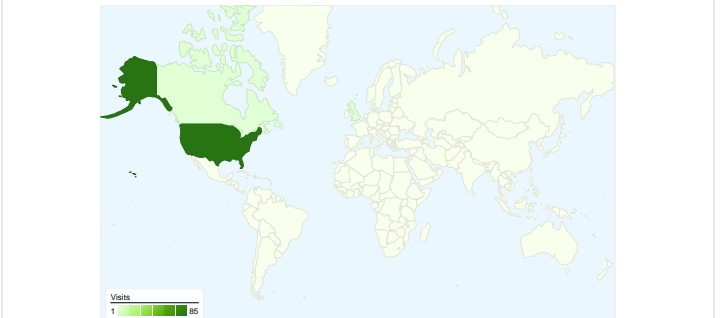

Site Usage

87 Visits

28.74% Bounce Rate

334 Pageviews

00:03:49 Avg. Time on Site

3.84 Pages/Visit

60.92% % New Visits

Visitors Overview

Map Overlay world

Traffic Sources Overview

Content Overview

| Pages | Pageviews | % Pageviews |
|------------------------|-----------|-------------|
| / | 94 | 28.14% |
| /events.html | 30 | 8.98% |
| /fees_teetimes.html | 30 | 8.98% |
| /gallery/gallery1.html | 27 | 8.08% |
| /course_info.html | 24 | 7.19% |

56 people visited this site

87 Visits

56 Absolute Unique Visitors

334 Pageviews

3.84 Average Pageviews

00:03:49 Time on Site

28.74% Bounce Rate

59.77% New Visits

87 visits came from 3 countries/territories

Site Usage

| Visits 87 % of Site Total: 100.00% | Pages/Visit 3.84 Site Avg: 3.84 (0.00%) | Avg. Time on Site 00:03:49 Site Avg: 00:03:49 (0.00%) | % New Visits 59.77% Site Avg: 60.92% (-1.89%) | Bounce Rate 28.74% Site Avg: 28.74% (0.00%) | |
|---|--|--|--|--|-------------|
| Country/Territory | Visits | Pages/Visit | Avg. Time on Site | % New Visits | Bounce Rate |
| United States | 85 | 3.80 | 00:03:53 | 58.82% | 29.41% |
| Canada | 1 | 9.00 | 00:02:21 | 100.00% | 0.00% |
| United Kingdom | 1 | 2.00 | 00:00:14 | 100.00% | 0.00% |