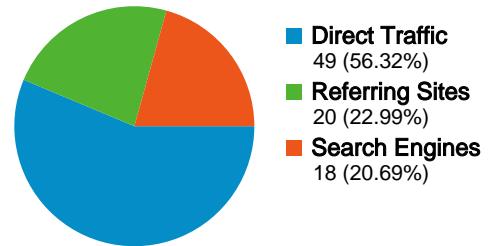

56 people visited this site

87 Visits

56 Absolute Unique Visitors

334 Pageviews

3.84 Average Pageviews

00:03:49 Time on Site

28.74% Bounce Rate

59.77% New Visits

All traffic sources sent a total of 87 visits

-  **56.32%** Direct Traffic
-  **22.99%** Referring Sites
-  **20.69%** Search Engines

Top Traffic Sources

| Sources | Visits | % visits | Keywords | Visits | % visits |
|-----------------------|--------|----------|---------------------------|--------|----------|
| (direct) ((none)) | 49 | 56.32% | dutcher creek | 3 | 16.67% |
| google (organic) | 14 | 16.09% | dutcher creek golf course | 3 | 16.67% |
| exploregongolf.com | 10 | 11.49% | dutcher creek golf | 2 | 11.11% |
| google.com (referral) | 5 | 5.75% | dutchercreekgolf.com | 2 | 11.11% |
| yahoo (organic) | 4 | 4.60% | "dutcher creek" golf | 1 | 5.56% |

87 visits came from 3 countries/territories

Site Usage

| Visits 87 % of Site Total: 100.00% | Pages/Visit 3.84 Site Avg: 3.84 (0.00%) | Avg. Time on Site 00:03:49 Site Avg: 00:03:49 (0.00%) | % New Visits 59.77% Site Avg: 60.92% (-1.89%) | Bounce Rate 28.74% Site Avg: 28.74% (0.00%) | |
|---|--|--|--|--|-------------|
| Country/Territory | Visits | Pages/Visit | Avg. Time on Site | % New Visits | Bounce Rate |
| United States | 85 | 3.80 | 00:03:53 | 58.82% | 29.41% |
| Canada | 1 | 9.00 | 00:02:21 | 100.00% | 0.00% |
| United Kingdom | 1 | 2.00 | 00:00:14 | 100.00% | 0.00% |