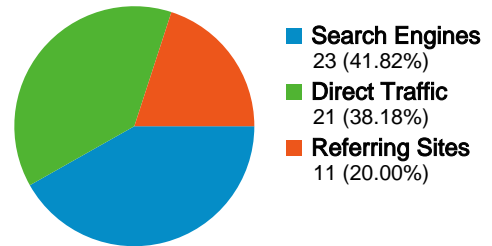

46 people visited this site

55 Visits

46 Absolute Unique Visitors

294 Pageviews

5.35 Average Pageviews

00:03:43 Time on Site

14.55% Bounce Rate

74.55% New Visits

Technical Profile

Browser	Visits	% visits	Connection Speed	Visits	% visits
Internet Explorer	44	80.00%	DSL	24	43.64%
Firefox	10	18.18%	Unknown	16	29.09%
Netscape	1	1.82%	Cable	13	23.64%
			Dialup	1	1.82%
			OC3	1	1.82%

Traffic Sources Overview

Comparing to: Site

All traffic sources sent a total of 55 visits

-  38.18% Direct Traffic
-  20.00% Referring Sites
-  41.82% Search Engines

Top Traffic Sources

Sources	Visits	% visits	Keywords	Visits	% visits
(direct) ((none))	21	38.18%	dutcher creek golf course	6	26.09%
yahoo (organic)	16	29.09%	dutcher creek golf	4	17.39%
google (organic)	6	10.91%	www.dutchercreekgolf.com	3	13.04%
exploreoregongolf.com	4	7.27%	dutcher golf course	2	8.70%
google.com (referral)	3	5.45%	dutcher creek golf grants pass	1	4.35%