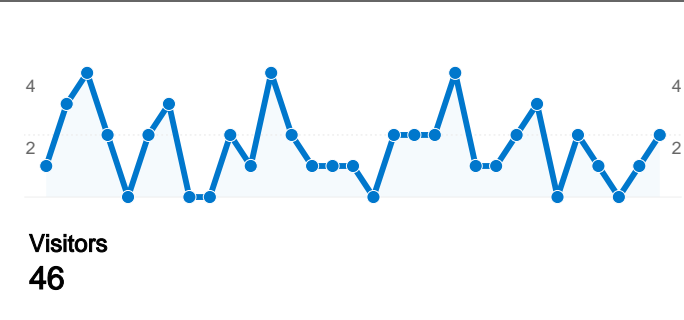

Site Usage

55 Visits

14.55% Bounce Rate

294 Pageviews

00:03:43 Avg. Time on Site

5.35 Pages/Visit

74.55% % New Visits

Visitors Overview

46 people visited this site

55 Visits

46 Absolute Unique Visitors

294 Pageviews

5.35 Average Pageviews

00:03:43 Time on Site

14.55% Bounce Rate

74.55% New Visits

55 visits came from 1 countries/territories

Site Usage

Visits 55 % of Site Total: 100.00%	Pages/Visit 5.35 Site Avg: 5.35 (0.00%)	Avg. Time on Site 00:03:43 Site Avg: 00:03:43 (0.00%)	% New Visits 74.55% Site Avg: 74.55% (0.00%)	Bounce Rate 14.55% Site Avg: 14.55% (0.00%)	
Country/Territory	Visits	Pages/Visit	Avg. Time on Site	% New Visits	Bounce Rate
United States	55	5.35	00:03:43	74.55%	14.55%

1 - 1 of 1

Pages on this site were viewed a total of 294 times

 **294** Pageviews

 **208** Unique Views

 **14.55%** Bounce Rate

Top Content

Pages	Pageviews	% Pageviews
/	41	13.95%
/index.html	35	11.90%
/gallery/gallery1.html	34	11.56%
/course_info.html	33	11.22%
/fees_teetimes.html	25	8.50%