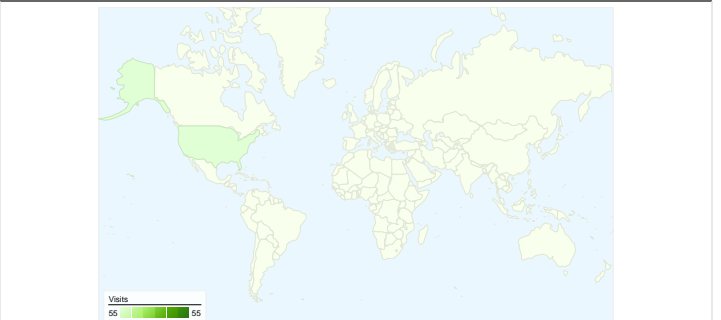

Site Usage

55 Visits

14.55% Bounce Rate

294 Pageviews

00:03:43 Avg. Time on Site

5.35 Pages/Visit

74.55% % New Visits

Visitors Overview

Map Overlay world

Traffic Sources Overview

Content Overview

Pages	Pageviews	% Pageviews
/	41	13.95%
/index.html	35	11.90%
/gallery/gallery1.html	34	11.56%
/course_info.html	33	11.22%
/fees_teetimes.html	25	8.50%

46 people visited this site

55 Visits

46 Absolute Unique Visitors

294 Pageviews

5.35 Average Pageviews

00:03:43 Time on Site

14.55% Bounce Rate

74.55% New Visits

55 visits came from 1 countries/territories

Site Usage

Visits 55 % of Site Total: 100.00%	Pages/Visit 5.35 Site Avg: 5.35 (0.00%)	Avg. Time on Site 00:03:43 Site Avg: 00:03:43 (0.00%)	% New Visits 74.55% Site Avg: 74.55% (0.00%)	Bounce Rate 14.55% Site Avg: 14.55% (0.00%)	
Country/Territory	Visits	Pages/Visit	Avg. Time on Site	% New Visits	Bounce Rate
United States	55	5.35	00:03:43	74.55%	14.55%