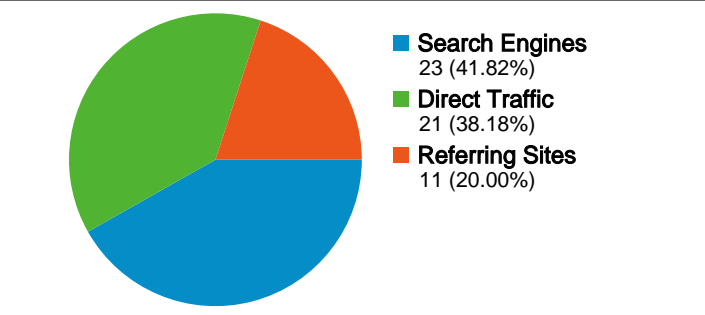

Traffic Sources Overview

Content Overview

Pages	Pageviews	% Pageviews
/	41	13.95%
/index.html	35	11.90%
/gallery/gallery1.html	34	11.56%
/course_info.html	33	11.22%
/fees_teetimes.html	25	8.50%