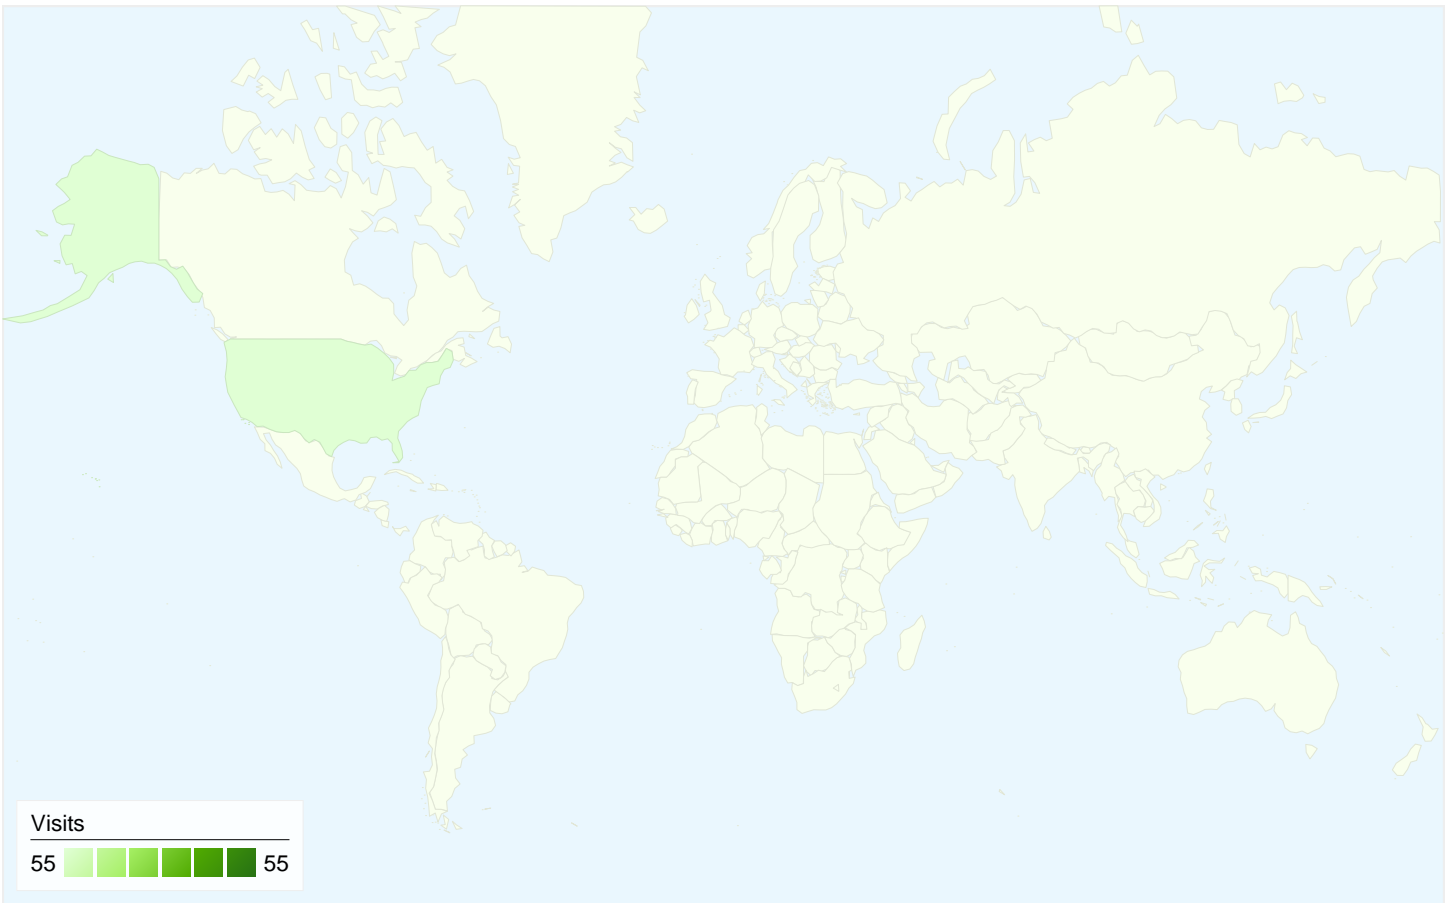

Traffic Sources Overview

Comparing to: Site

All traffic sources sent a total of 55 visits

-  38.18% Direct Traffic
-  20.00% Referring Sites
-  41.82% Search Engines

Top Traffic Sources

Sources	Visits	% visits	Keywords	Visits	% visits
(direct) ((none))	21	38.18%	dutcher creek golf course	6	26.09%
yahoo (organic)	16	29.09%	dutcher creek golf	4	17.39%
google (organic)	6	10.91%	www.dutchercreekgolf.com	3	13.04%
exploreoregongolf.com	4	7.27%	dutcher golf course	2	8.70%
google.com (referral)	3	5.45%	dutcher creek golf grants pass	1	4.35%

55 visits came from 1 countries/territories

Site Usage

Visits 55 % of Site Total: 100.00%	Pages/Visit 5.35 Site Avg: 5.35 (0.00%)	Avg. Time on Site 00:03:43 Site Avg: 00:03:43 (0.00%)	% New Visits 74.55% Site Avg: 74.55% (0.00%)	Bounce Rate 14.55% Site Avg: 14.55% (0.00%)	
Country/Territory	Visits	Pages/Visit	Avg. Time on Site	% New Visits	Bounce Rate
United States	55	5.35	00:03:43	74.55%	14.55%