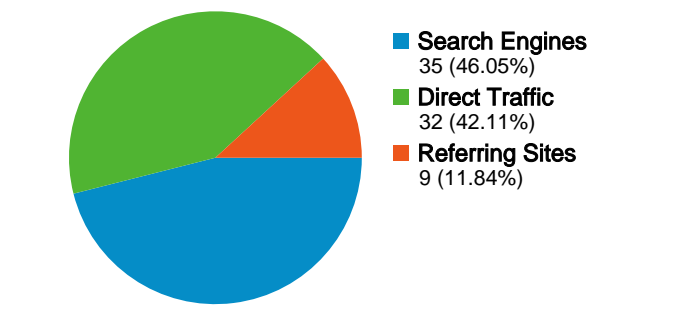

Site Usage

76 Visits

21.05% Bounce Rate

392 Pageviews

00:03:35 Avg. Time on Site

5.16 Pages/Visit

67.11% % New Visits

Visitors Overview

Map Overlay world

Traffic Sources Overview

Content Overview

Pages	Pageviews	% Pageviews
/	72	18.37%
/gallery/gallery1.html	39	9.95%
/fees_teetimes.html	35	8.93%
/hole-in-one.htm	34	8.67%
/index.html	31	7.91%

54 people visited this site

76 Visits

54 Absolute Unique Visitors

392 Pageviews

5.16 Average Pageviews

00:03:35 Time on Site

21.05% Bounce Rate

67.11% New Visits

Site Usage

Visits 76 % of Site Total: 100.00%	Pages/Visit 5.16 Site Avg: 5.16 (0.00%)	Avg. Time on Site 00:03:35 Site Avg: 00:03:35 (0.00%)	% New Visits 67.11% Site Avg: 67.11% (0.00%)	Bounce Rate 21.05% Site Avg: 21.05% (0.00%)	
Country/Territory	Visits	Pages/Visit	Avg. Time on Site	% New Visits	Bounce Rate
United States	71	5.24	00:03:29	64.79%	21.13%
India	3	5.33	00:04:06	100.00%	0.00%
Canada	1	3.00	00:12:13	100.00%	0.00%
Czech Republic	1	1.00	00:00:00	100.00%	100.00%