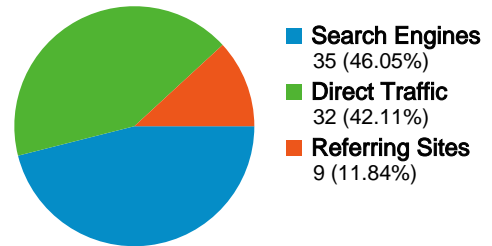

Top Traffic Sources

Sources	Visits	% visits
(direct) ((none))	32	42.11%
yahoo (organic)	19	25.00%
google (organic)	14	18.42%
exploreoregongolf.com	2	2.63%
google.com (referral)	2	2.63%

Keywords	Visits	% visits
dutcher creek golf course	9	25.71%
dutcher creek	3	8.57%
www.dutchercreekgolf.com	3	8.57%
dutcher golf course	2	5.71%
dutchercreekgolf.com	2	5.71%