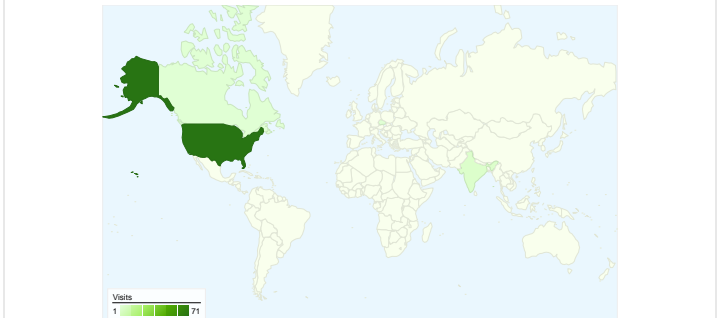

Site Usage

76 Visits

21.05% Bounce Rate

392 Pageviews

00:03:35 Avg. Time on Site

5.16 Pages/Visit

67.11% % New Visits

Visitors Overview

Map Overlay world

Traffic Sources Overview

Content Overview

Pages	Pageviews	% Pageviews
/	72	18.37%
/gallery/gallery1.html	39	9.95%
/fees_teetimes.html	35	8.93%
/hole-in-one.htm	34	8.67%
/index.html	31	7.91%

54 people visited this site

76 Visits

54 Absolute Unique Visitors

392 Pageviews

5.16 Average Pageviews

00:03:35 Time on Site

21.05% Bounce Rate

67.11% New Visits

Site Usage

Visits 76 % of Site Total: 100.00%	Pages/Visit 5.16 Site Avg: 5.16 (0.00%)	Avg. Time on Site 00:03:35 Site Avg: 00:03:35 (0.00%)	% New Visits 67.11% Site Avg: 67.11% (0.00%)	Bounce Rate 21.05% Site Avg: 21.05% (0.00%)	
Country/Territory	Visits	Pages/Visit	Avg. Time on Site	% New Visits	Bounce Rate
United States	71	5.24	00:03:29	64.79%	21.13%
India	3	5.33	00:04:06	100.00%	0.00%
Canada	1	3.00	00:12:13	100.00%	0.00%
Czech Republic	1	1.00	00:00:00	100.00%	100.00%