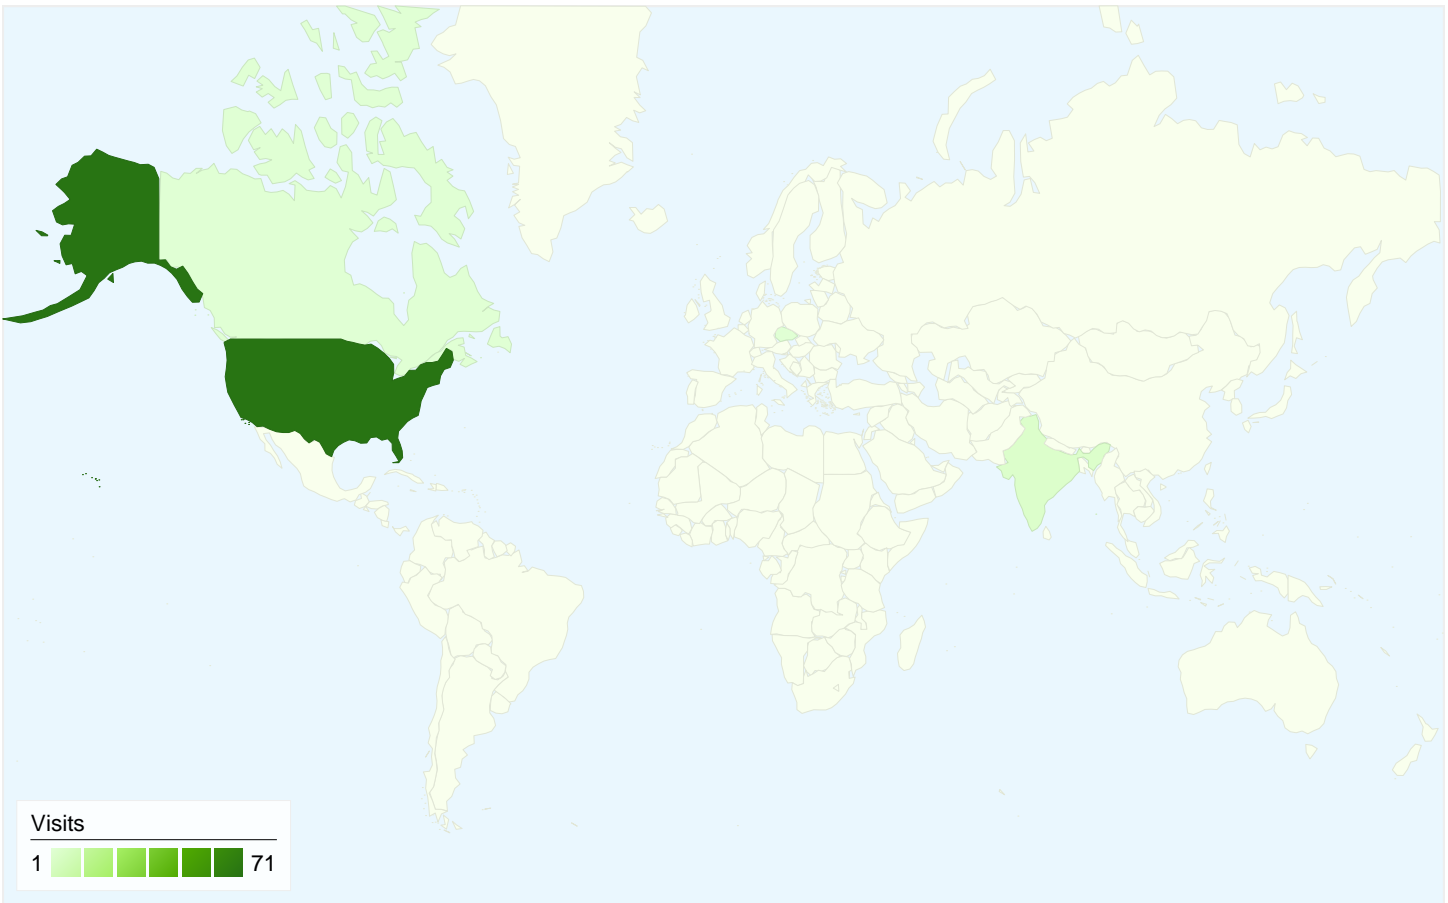

76 visits came from 4 countries/territories

Site Usage

Visits 76 % of Site Total: 100.00%	Pages/Visit 5.16 Site Avg: 5.16 (0.00%)	Avg. Time on Site 00:03:35 Site Avg: 00:03:35 (0.00%)	% New Visits 67.11% Site Avg: 67.11% (0.00%)	Bounce Rate 21.05% Site Avg: 21.05% (0.00%)	
Country/Territory	Visits	Pages/Visit	Avg. Time on Site	% New Visits	Bounce Rate
United States	71	5.24	00:03:29	64.79%	21.13%
India	3	5.33	00:04:06	100.00%	0.00%
Canada	1	3.00	00:12:13	100.00%	0.00%
Czech Republic	1	1.00	00:00:00	100.00%	100.00%