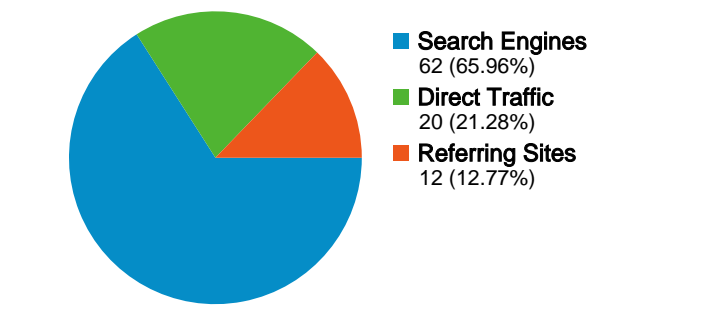

Traffic Sources Overview

Content Overview

Pages	Pageviews	% Pageviews
/	83	15.99%
/course_info.html	59	11.37%
/fees_teetimes.html	58	11.18%
/gallery/gallery1.html	57	10.98%
/index.html	49	9.44%