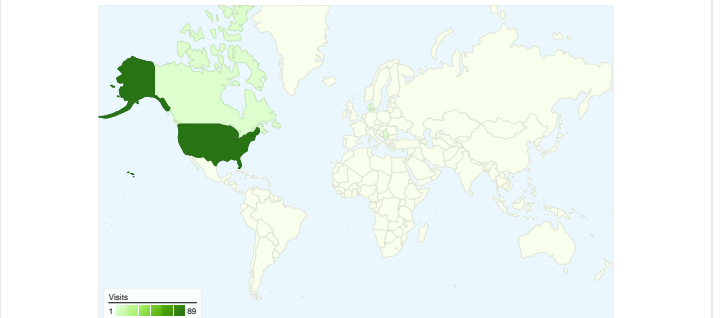

Site Usage

94 Visits

17.02% Bounce Rate

519 Pageviews

00:03:08 Avg. Time on Site

5.52 Pages/Visit

76.60% % New Visits

Visitors Overview

Map Overlay world

Traffic Sources Overview

Content Overview

Pages	Pageviews	% Pageviews
/	83	15.99%
/course_info.html	59	11.37%
/fees_teetimes.html	58	11.18%
/gallery/gallery1.html	57	10.98%
/index.html	49	9.44%

79 people visited this site

94 Visits

79 Absolute Unique Visitors

519 Pageviews

5.52 Average Pageviews

00:03:08 Time on Site

17.02% Bounce Rate

76.60% New Visits

94 visits came from 4 countries/territories

Site Usage

Visits 94 % of Site Total: 100.00%	Pages/Visit 5.52 Site Avg: 5.52 (0.00%)	Avg. Time on Site 00:03:08 Site Avg: 00:03:08 (0.00%)	% New Visits 76.60% Site Avg: 76.60% (0.00%)	Bounce Rate 17.02% Site Avg: 17.02% (0.00%)	
Country/Territory	Visits	Pages/Visit	Avg. Time on Site	% New Visits	Bounce Rate
United States	89	5.53	00:03:16	76.40%	16.85%
Canada	3	6.67	00:00:41	66.67%	0.00%
Denmark	1	6.00	00:02:49	100.00%	0.00%
Serbia and Montenegro	1	1.00	00:00:00	100.00%	100.00%