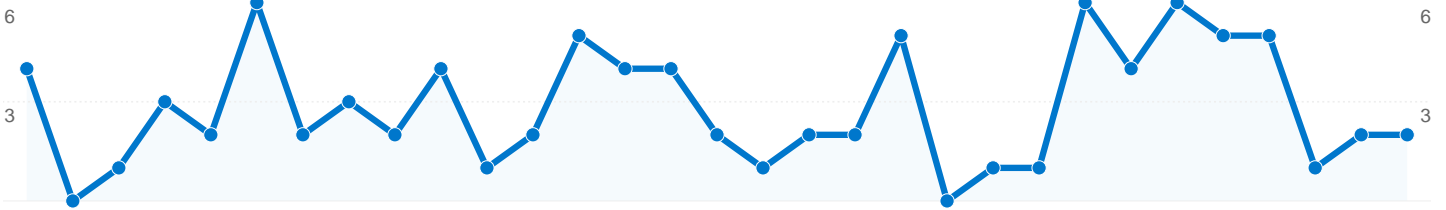

Site Usage

94 Visits

17.02% Bounce Rate

519 Pageviews

00:03:08 Avg. Time on Site

5.52 Pages/Visit

76.60% % New Visits

Visitors Overview

Map Overlay world

Traffic Sources Overview

Content Overview

Pages	Pageviews	% Pageviews
/	83	15.99%
/course_info.html	59	11.37%
/fees_teetimes.html	58	11.18%
/gallery/gallery1.html	57	10.98%
/index.html	49	9.44%

79 people visited this site

94 Visits

79 Absolute Unique Visitors

519 Pageviews

5.52 Average Pageviews

00:03:08 Time on Site

17.02% Bounce Rate

76.60% New Visits

94 visits came from 4 countries/territories

Site Usage

Visits 94 % of Site Total: 100.00%	Pages/Visit 5.52 Site Avg: 5.52 (0.00%)	Avg. Time on Site 00:03:08 Site Avg: 00:03:08 (0.00%)	% New Visits 76.60% Site Avg: 76.60% (0.00%)	Bounce Rate 17.02% Site Avg: 17.02% (0.00%)	
Country/Territory	Visits	Pages/Visit	Avg. Time on Site	% New Visits	Bounce Rate
United States	89	5.53	00:03:16	76.40%	16.85%
Canada	3	6.67	00:00:41	66.67%	0.00%
Denmark	1	6.00	00:02:49	100.00%	0.00%
Serbia and Montenegro	1	1.00	00:00:00	100.00%	100.00%