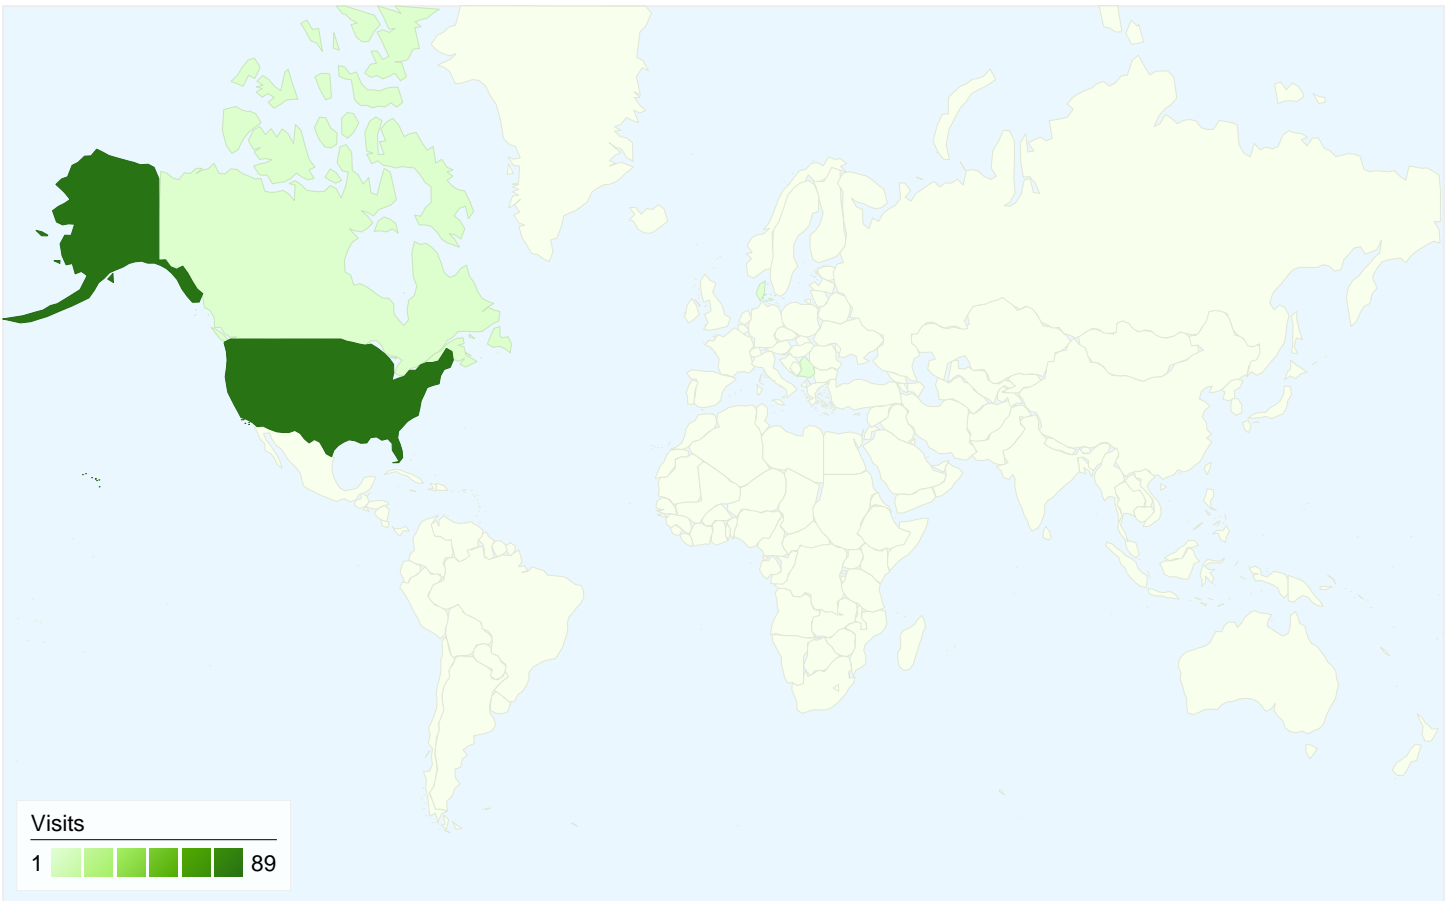

79 people visited this site

94 Visits

79 Absolute Unique Visitors

519 Pageviews

5.52 Average Pageviews

00:03:08 Time on Site

17.02% Bounce Rate

76.60% New Visits

All traffic sources sent a total of 94 visits

-  21.28% Direct Traffic
-  12.77% Referring Sites
-  65.96% Search Engines

Top Traffic Sources

Sources	Visits	% visits	Keywords	Visits	% visits
google (organic)	28	29.79%	dutcher creek golf course	14	22.58%
(direct) ((none))	20	21.28%	dutcher creek golf	11	17.74%
yahoo (organic)	18	19.15%	grants pass golf courses	3	4.84%
msn (organic)	10	10.64%	dutcher creek	2	3.23%
exploreoregongolf.com	5	5.32%	dutcher golf course	2	3.23%

94 visits came from 4 countries/territories

Site Usage

Visits 94 % of Site Total: 100.00%	Pages/Visit 5.52 Site Avg: 5.52 (0.00%)	Avg. Time on Site 00:03:08 Site Avg: 00:03:08 (0.00%)	% New Visits 76.60% Site Avg: 76.60% (0.00%)	Bounce Rate 17.02% Site Avg: 17.02% (0.00%)	
Country/Territory	Visits	Pages/Visit	Avg. Time on Site	% New Visits	Bounce Rate
United States	89	5.53	00:03:16	76.40%	16.85%
Canada	3	6.67	00:00:41	66.67%	0.00%
Denmark	1	6.00	00:02:49	100.00%	0.00%
Serbia and Montenegro	1	1.00	00:00:00	100.00%	100.00%