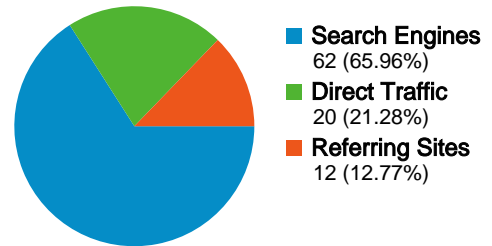

Site Usage

94 Visits

17.02% Bounce Rate

519 Pageviews

00:03:08 Avg. Time on Site

5.52 Pages/Visit

76.60% % New Visits

Visitors Overview

79 people visited this site

94 Visits

79 Absolute Unique Visitors

519 Pageviews

5.52 Average Pageviews

00:03:08 Time on Site

17.02% Bounce Rate

76.60% New Visits

All traffic sources sent a total of 94 visits

-  21.28% Direct Traffic
-  12.77% Referring Sites
-  65.96% Search Engines

Top Traffic Sources

Sources	Visits	% visits	Keywords	Visits	% visits
google (organic)	28	29.79%	dutcher creek golf course	14	22.58%
(direct) ((none))	20	21.28%	dutcher creek golf	11	17.74%
yahoo (organic)	18	19.15%	grants pass golf courses	3	4.84%
msn (organic)	10	10.64%	dutcher creek	2	3.23%
exploreoregongolf.com	5	5.32%	dutcher golf course	2	3.23%

94 visits came from 4 countries/territories

Site Usage

Visits 94 % of Site Total: 100.00%	Pages/Visit 5.52 Site Avg: 5.52 (0.00%)	Avg. Time on Site 00:03:08 Site Avg: 00:03:08 (0.00%)	% New Visits 76.60% Site Avg: 76.60% (0.00%)	Bounce Rate 17.02% Site Avg: 17.02% (0.00%)	
Country/Territory	Visits	Pages/Visit	Avg. Time on Site	% New Visits	Bounce Rate
United States	89	5.53	00:03:16	76.40%	16.85%
Canada	3	6.67	00:00:41	66.67%	0.00%
Denmark	1	6.00	00:02:49	100.00%	0.00%
Serbia and Montenegro	1	1.00	00:00:00	100.00%	100.00%