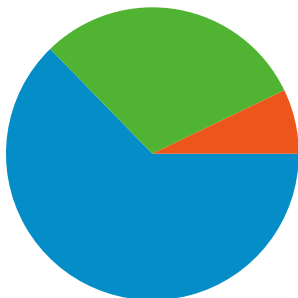

Traffic Sources Overview

- **Search Engines**
  79 (62.70%)
- **Direct Traffic**
  38 (30.16%)
- **Referring Sites**
  9 (7.14%)

Content Overview

Pages	Pageviews	% Pageviews
/	120	15.00%
/fees_tees.html	115	14.37%
/gallery/gallery1.html	88	11.00%
/course_info.html	87	10.88%
/index.html	48	6.00%