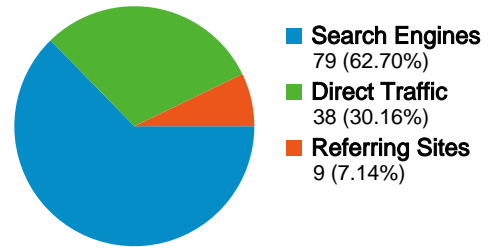

108 people visited this site

-  **126** Visits
-  **108** Absolute Unique Visitors
-  **800** Pageviews
-  **6.35** Average Pageviews
-  **00:04:46** Time on Site
-  **19.05%** Bounce Rate
-  **79.37%** New Visits

Technical Profile

Browser	Visits	% visits	Connection Speed	Visits	% visits
Internet Explorer	102	80.95%	DSL	44	34.92%
Firefox	21	16.67%	Unknown	42	33.33%
Safari	3	2.38%	Cable	30	23.81%
			T1	7	5.56%
			Dialup	2	1.59%

Traffic Sources Overview

Comparing to: Site

All traffic sources sent a total of 126 visits

-  30.16% Direct Traffic
-  7.14% Referring Sites
-  62.70% Search Engines

Top Traffic Sources

Sources	Visits	% visits	Keywords	Visits	% visits
google (organic)	46	36.51%	dutcher creek golf course	17	21.52%
(direct) ((none))	38	30.16%	dutcher creek golf	7	8.86%
yahoo (organic)	16	12.70%	dutcher golf course	4	5.06%
live (organic)	8	6.35%	ducther creek golf grants pass	2	2.53%
msn (organic)	8	6.35%	dutcher creek golf club	2	2.53%

126 visits came from 6 countries/territories

Site Usage						
Visits	Pages/Visit	Avg. Time on Site	% New Visits	Bounce Rate		
126 % of Site Total: 100.00%	6.35 Site Avg: 6.35 (0.00%)	00:04:46 Site Avg: 00:04:46 (0.00%)	79.37% Site Avg: 79.37% (0.00%)	19.05% Site Avg: 19.05% (0.00%)		
Country/Territory	Visits	Pages/Visit	Avg. Time on Site	% New Visits	Bounce Rate	
United States	118	6.49	00:04:59	77.97%	17.80%	
India	4	1.25	00:00:02	100.00%	75.00%	
Mexico	1	15.00	00:08:26	100.00%	0.00%	
United Kingdom	1	8.00	00:01:56	100.00%	0.00%	
Taiwan	1	3.00	00:00:39	100.00%	0.00%	
Japan	1	3.00	00:01:42	100.00%	0.00%	