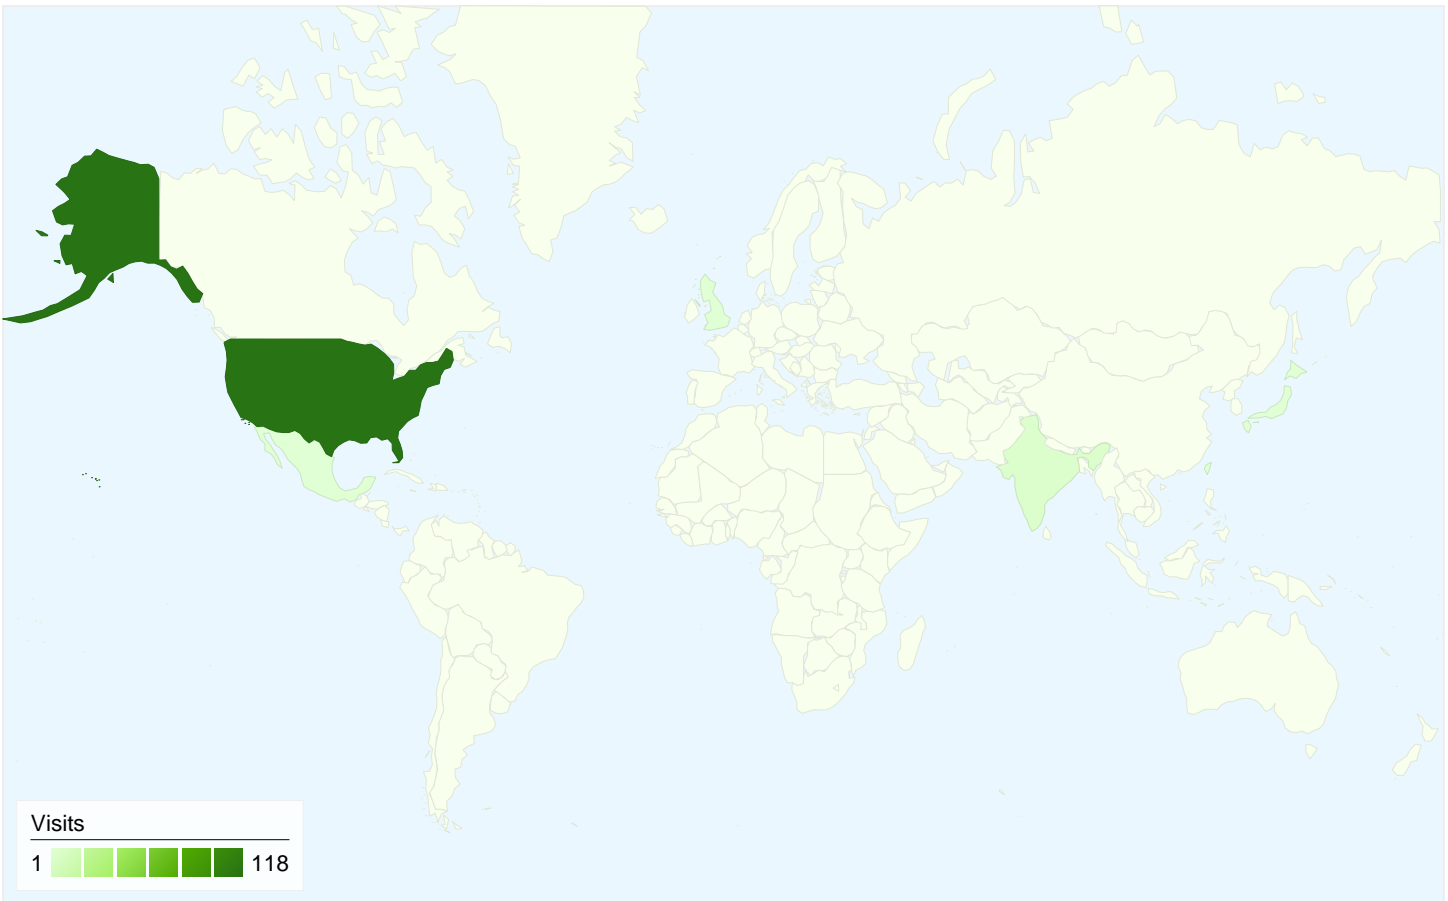

Visitors
108

Map Overlay world

Traffic Sources Overview

- **Search Engines**
79 (62.70%)
- **Direct Traffic**
38 (30.16%)
- **Referring Sites**
9 (7.14%)

Content Overview

Pages	Pageviews	% Pageviews
/	120	15.00%
/fees_tees.html	115	14.37%
/gallery/gallery1.html	88	11.00%
/course_info.html	87	10.88%
/index.html	48	6.00%

108 people visited this site

-  **126** Visits
-  **108** Absolute Unique Visitors
-  **800** Pageviews
-  **6.35** Average Pageviews
-  **00:04:46** Time on Site
-  **19.05%** Bounce Rate
-  **79.37%** New Visits

Traffic Sources Overview

Comparing to: Site

All traffic sources sent a total of 126 visits

-  30.16% Direct Traffic
-  7.14% Referring Sites
-  62.70% Search Engines

Top Traffic Sources

Sources	Visits	% visits	Keywords	Visits	% visits
google (organic)	46	36.51%	dutcher creek golf course	17	21.52%
(direct) ((none))	38	30.16%	dutcher creek golf	7	8.86%
yahoo (organic)	16	12.70%	dutcher golf course	4	5.06%
live (organic)	8	6.35%	ducther creek golf grants pass	2	2.53%
msn (organic)	8	6.35%	dutcher creek golf club	2	2.53%

126 visits came from 6 countries/territories

Site Usage						
Visits	Pages/Visit	Avg. Time on Site	% New Visits	Bounce Rate		
126 % of Site Total: 100.00%	6.35 Site Avg: 6.35 (0.00%)	00:04:46 Site Avg: 00:04:46 (0.00%)	79.37% Site Avg: 79.37% (0.00%)	19.05% Site Avg: 19.05% (0.00%)		
Country/Territory	Visits	Pages/Visit	Avg. Time on Site	% New Visits	Bounce Rate	
United States	118	6.49	00:04:59	77.97%	17.80%	
India	4	1.25	00:00:02	100.00%	75.00%	
Mexico	1	15.00	00:08:26	100.00%	0.00%	
United Kingdom	1	8.00	00:01:56	100.00%	0.00%	
Taiwan	1	3.00	00:00:39	100.00%	0.00%	
Japan	1	3.00	00:01:42	100.00%	0.00%	