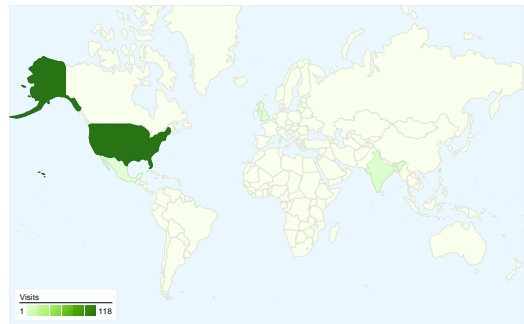

Visitors
108

Map Overlay world

Traffic Sources Overview

- **Search Engines**
79 (62.70%)
- **Direct Traffic**
38 (30.16%)
- **Referring Sites**
9 (7.14%)

Content Overview

Pages	Pageviews	% Pageviews
/	120	15.00%
/fees_tees.html	115	14.37%
/gallery/gallery1.html	88	11.00%
/course_info.html	87	10.88%
/index.html	48	6.00%

108 people visited this site

-  **126** Visits
-  **108** Absolute Unique Visitors
-  **800** Pageviews
-  **6.35** Average Pageviews
-  **00:04:46** Time on Site
-  **19.05%** Bounce Rate
-  **79.37%** New Visits

Traffic Sources Overview

Comparing to: Site

All traffic sources sent a total of 126 visits

-  30.16% Direct Traffic
-  7.14% Referring Sites
-  62.70% Search Engines

Top Traffic Sources

Sources	Visits	% visits	Keywords	Visits	% visits
google (organic)	46	36.51%	dutcher creek golf course	17	21.52%
(direct) ((none))	38	30.16%	dutcher creek golf	7	8.86%
yahoo (organic)	16	12.70%	dutcher golf course	4	5.06%
live (organic)	8	6.35%	ducther creek golf grants pass	2	2.53%
msn (organic)	8	6.35%	dutcher creek golf club	2	2.53%

126 visits came from 6 countries/territories

Site Usage						
Visits	Pages/Visit	Avg. Time on Site	% New Visits	Bounce Rate		
126 % of Site Total: 100.00%	6.35 Site Avg: 6.35 (0.00%)	00:04:46 Site Avg: 00:04:46 (0.00%)	79.37% Site Avg: 79.37% (0.00%)	19.05% Site Avg: 19.05% (0.00%)		
Country/Territory	Visits	Pages/Visit	Avg. Time on Site	% New Visits	Bounce Rate	
United States	118	6.49	00:04:59	77.97%	17.80%	
India	4	1.25	00:00:02	100.00%	75.00%	
Mexico	1	15.00	00:08:26	100.00%	0.00%	
United Kingdom	1	8.00	00:01:56	100.00%	0.00%	
Taiwan	1	3.00	00:00:39	100.00%	0.00%	
Japan	1	3.00	00:01:42	100.00%	0.00%	