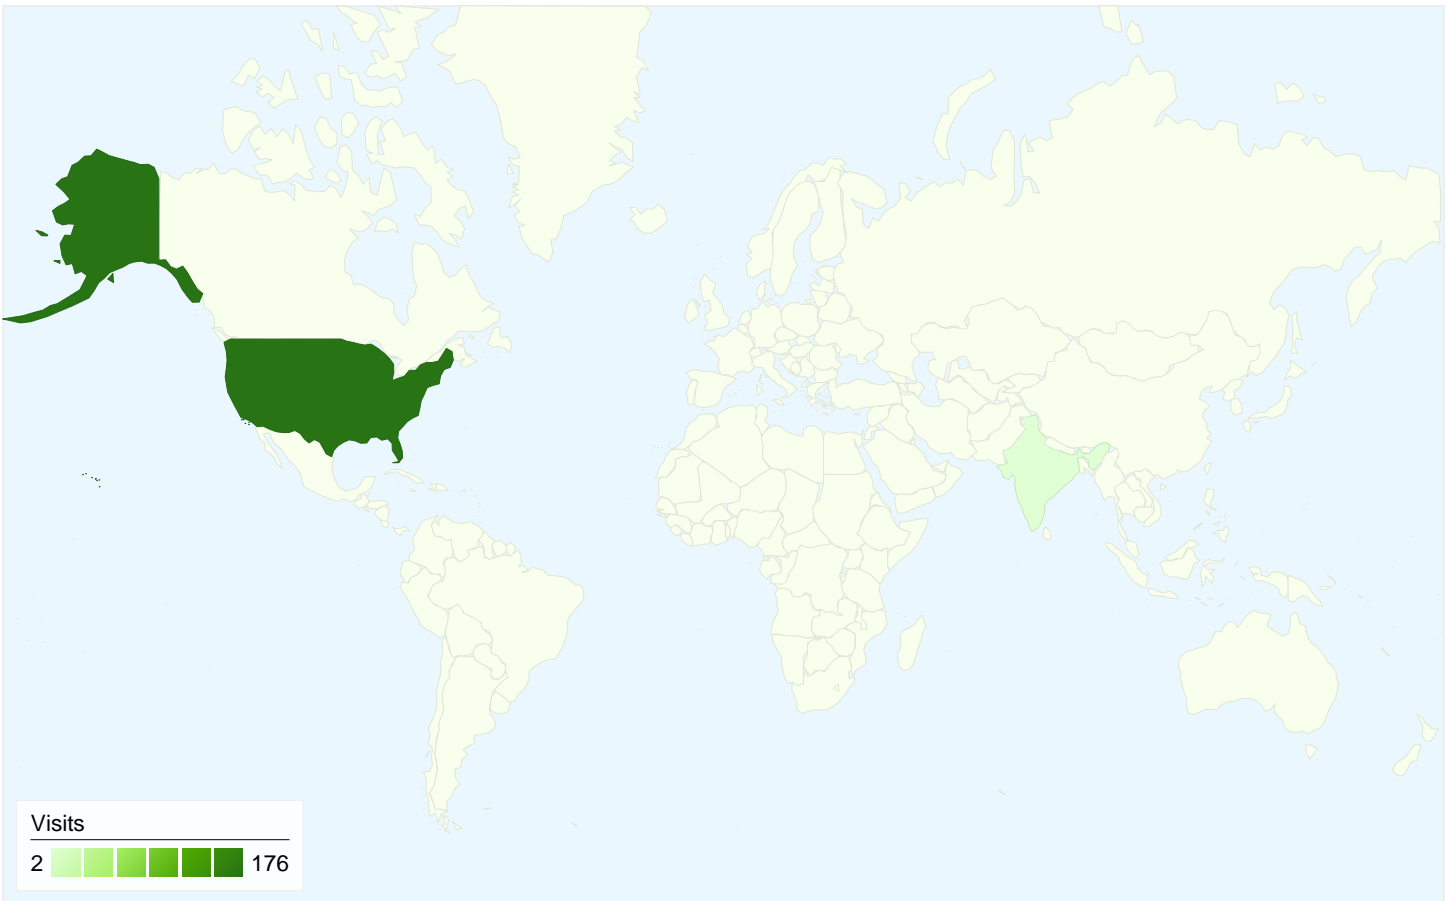

123 people visited this site

-  **178** Visits
-  **123** Absolute Unique Visitors
-  **1,075** Pageviews
-  **6.04** Average Pageviews
-  **00:05:14** Time on Site
-  **15.17%** Bounce Rate
-  **64.61%** New Visits

All traffic sources sent a total of 178 visits

-  23.03% Direct Traffic
-  8.99% Referring Sites
-  67.98% Search Engines

Top Traffic Sources

Sources	Visits	% visits	Keywords	Visits	% visits
google (organic)	63	35.39%	dutcher creek golf course	26	21.49%
(direct) ((none))	41	23.03%	dutcher creek golf	13	10.74%
yahoo (organic)	41	23.03%	dutcher creek golf grants pass	8	6.61%
msn (organic)	8	4.49%	dutcher golf course	7	5.79%
www11.charter.net (referral)	8	4.49%	dutcher creek	6	4.96%

178 visits came from 2 countries/territories

Site Usage

Visits 178 % of Site Total: 100.00%	Pages/Visit 6.04 Site Avg: 6.04 (0.00%)	Avg. Time on Site 00:05:14 Site Avg: 00:05:14 (0.00%)	% New Visits 64.61% Site Avg: 64.61% (0.00%)	Bounce Rate 15.17% Site Avg: 15.17% (0.00%)	
Country/Territory	Visits	Pages/Visit	Avg. Time on Site	% New Visits	Bounce Rate
United States	176	6.07	00:05:14	64.20%	15.34%
India	2	3.00	00:05:16	100.00%	0.00%