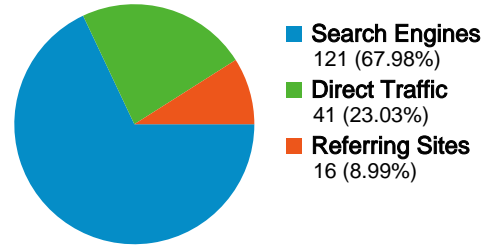

Site Usage

178 Visits

15.17% Bounce Rate

1,075 Pageviews

00:05:14 Avg. Time on Site

6.04 Pages/Visit

64.61% % New Visits

Visitors Overview

123 people visited this site

-  **178** Visits
-  **123** Absolute Unique Visitors
-  **1,075** Pageviews
-  **6.04** Average Pageviews
-  **00:05:14** Time on Site
-  **15.17%** Bounce Rate
-  **64.61%** New Visits

All traffic sources sent a total of 178 visits

-  23.03% Direct Traffic
-  8.99% Referring Sites
-  67.98% Search Engines

Top Traffic Sources

Sources	Visits	% visits	Keywords	Visits	% visits
google (organic)	63	35.39%	dutcher creek golf course	26	21.49%
(direct) ((none))	41	23.03%	dutcher creek golf	13	10.74%
yahoo (organic)	41	23.03%	dutcher creek golf grants pass	8	6.61%
msn (organic)	8	4.49%	dutcher golf course	7	5.79%
www11.charter.net (referral)	8	4.49%	dutcher creek	6	4.96%

178 visits came from 2 countries/territories

Site Usage

Visits 178 % of Site Total: 100.00%	Pages/Visit 6.04 Site Avg: 6.04 (0.00%)	Avg. Time on Site 00:05:14 Site Avg: 00:05:14 (0.00%)	% New Visits 64.61% Site Avg: 64.61% (0.00%)	Bounce Rate 15.17% Site Avg: 15.17% (0.00%)	
Country/Territory	Visits	Pages/Visit	Avg. Time on Site	% New Visits	Bounce Rate
United States	176	6.07	00:05:14	64.20%	15.34%
India	2	3.00	00:05:16	100.00%	0.00%