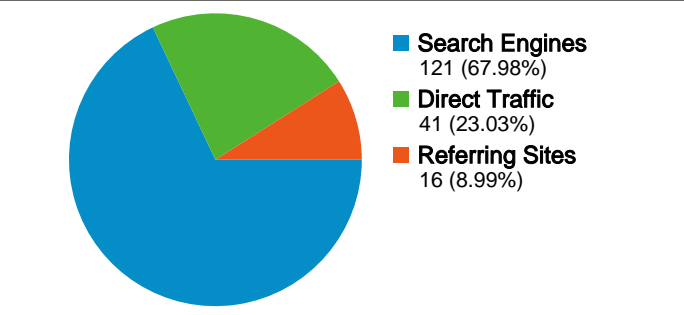

Traffic Sources Overview

Content Overview

Pages	Pageviews	% Pageviews
/fees_teetimes.html	142	13.21%
/	140	13.02%
/gallery/gallery1.html	117	10.88%
/index.html	106	9.86%
/course_info.html	95	8.84%