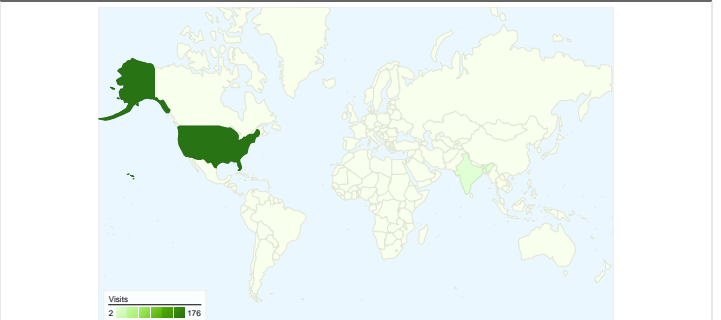

Site Usage

178 Visits

15.17% Bounce Rate

1,075 Pageviews

00:05:14 Avg. Time on Site

6.04 Pages/Visit

64.61% % New Visits

Visitors Overview

Map Overlay world

Traffic Sources Overview

Content Overview

Pages	Pageviews	% Pageviews
/fees_teetimes.html	142	13.21%
/	140	13.02%
/gallery/gallery1.html	117	10.88%
/index.html	106	9.86%
/course_info.html	95	8.84%

123 people visited this site

-  **178** Visits
-  **123** Absolute Unique Visitors
-  **1,075** Pageviews
-  **6.04** Average Pageviews
-  **00:05:14** Time on Site
-  **15.17%** Bounce Rate
-  **64.61%** New Visits

178 visits came from 2 countries/territories

Site Usage

Visits 178 % of Site Total: 100.00%	Pages/Visit 6.04 Site Avg: 6.04 (0.00%)	Avg. Time on Site 00:05:14 Site Avg: 00:05:14 (0.00%)	% New Visits 64.61% Site Avg: 64.61% (0.00%)	Bounce Rate 15.17% Site Avg: 15.17% (0.00%)	
Country/Territory	Visits	Pages/Visit	Avg. Time on Site	% New Visits	Bounce Rate
United States	176	6.07	00:05:14	64.20%	15.34%
India	2	3.00	00:05:16	100.00%	0.00%