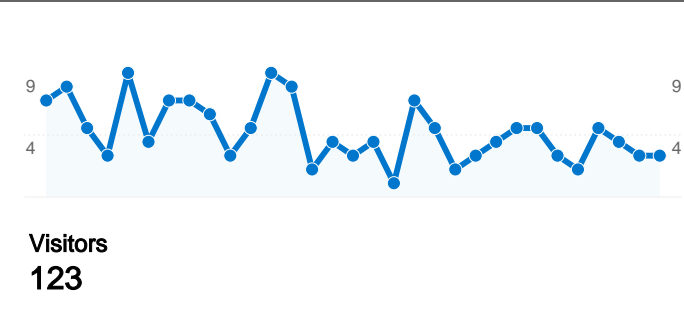

Site Usage

178 Visits

15.17% Bounce Rate

1,075 Pageviews

00:05:14 Avg. Time on Site

6.04 Pages/Visit

64.61% % New Visits

Visitors Overview

123 people visited this site

-  **178** Visits
-  **123** Absolute Unique Visitors
-  **1,075** Pageviews
-  **6.04** Average Pageviews
-  **00:05:14** Time on Site
-  **15.17%** Bounce Rate
-  **64.61%** New Visits

178 visits came from 2 countries/territories

Site Usage

Visits 178 % of Site Total: 100.00%	Pages/Visit 6.04 Site Avg: 6.04 (0.00%)	Avg. Time on Site 00:05:14 Site Avg: 00:05:14 (0.00%)	% New Visits 64.61% Site Avg: 64.61% (0.00%)	Bounce Rate 15.17% Site Avg: 15.17% (0.00%)	
Country/Territory	Visits	Pages/Visit	Avg. Time on Site	% New Visits	Bounce Rate
United States	176	6.07	00:05:14	64.20%	15.34%
India	2	3.00	00:05:16	100.00%	0.00%