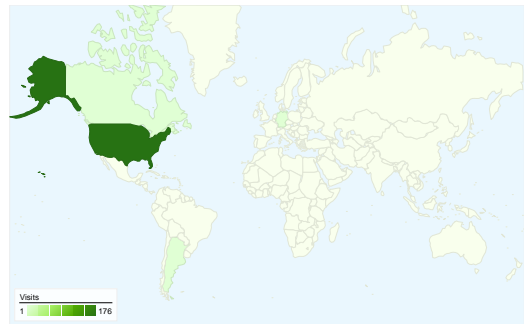

Site Usage

179 Visits

13.97% Bounce Rate

1,012 Pageviews

00:04:39 Avg. Time on Site

5.65 Pages/Visit

80.45% % New Visits

Visitors Overview

Visitors
151

Map Overlay world

Traffic Sources Overview

- **Search Engines**
112.00 (62.57%)
- **Direct Traffic**
49.00 (27.37%)
- **Referring Sites**
18.00 (10.06%)

Content Overview

Pages	Pageviews	% Pageviews
/	235	23.22%
/fees_teetimes.html	173	17.09%
/gallery/gallery1.html	111	10.97%
/course_info.html	66	6.52%
/scorecard.html	50	4.94%

All traffic sources sent a total of 179 visits

-  27.37% Direct Traffic
-  10.06% Referring Sites
-  62.57% Search Engines

Top Traffic Sources

Sources	Visits	% visits
google (organic)	79	44.13%
(direct) ((none))	49	27.37%
yahoo (organic)	17	9.50%
live (organic)	8	4.47%
msn (organic)	8	4.47%

Site Usage						
Visits	Pages/Visit	Avg. Time on Site	% New Visits	Bounce Rate		
179 % of Site Total: 100.00%	5.65 Site Avg: 5.65 (0.00%)	00:04:39 Site Avg: 00:04:39 (0.00%)	80.45% Site Avg: 80.45% (0.00%)	13.97% Site Avg: 13.97% (0.00%)		
Country/Territory	Visits	Pages/Visit	Avg. Time on Site	% New Visits	Bounce Rate	
United States	176	5.68	00:04:39	80.11%	14.20%	
Argentina	1	2.00	00:00:05	100.00%	0.00%	
Canada	1	5.00	00:01:36	100.00%	0.00%	
Germany	1	5.00	00:13:44	100.00%	0.00%	