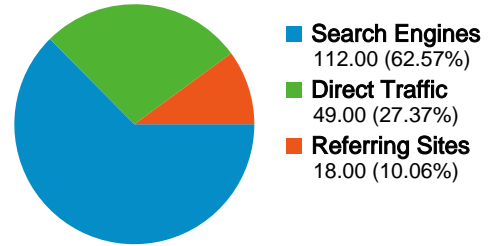

Site Usage

179 Visits

13.97% Bounce Rate

1,012 Pageviews

00:04:39 Avg. Time on Site

5.65 Pages/Visit

80.45% % New Visits

Visitors Overview

Visitors
151

Map Overlay world

Traffic Sources Overview

- **Search Engines**
112.00 (62.57%)
- **Direct Traffic**
49.00 (27.37%)
- **Referring Sites**
18.00 (10.06%)

Content Overview

Pages	Pageviews	% Pageviews
/	235	23.22%
/fees_teetimes.html	173	17.09%
/gallery/gallery1.html	111	10.97%
/course_info.html	66	6.52%
/scorecard.html	50	4.94%

151 people visited this site

-  **179 Visits**
-  **151 Absolute Unique Visitors**
-  **1,012 Pageviews**
-  **5.65 Average Pageviews**
-  **00:04:39 Time on Site**
-  **13.97% Bounce Rate**
-  **80.45% New Visits**

All traffic sources sent a total of 179 visits

-  27.37% Direct Traffic
-  10.06% Referring Sites
-  62.57% Search Engines

Top Traffic Sources

Sources	Visits	% visits
google (organic)	79	44.13%
(direct) ((none))	49	27.37%
yahoo (organic)	17	9.50%
live (organic)	8	4.47%
msn (organic)	8	4.47%