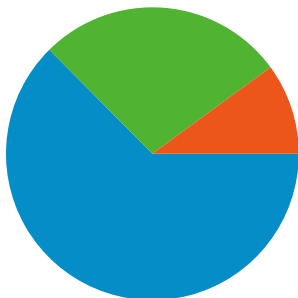

Site Usage

179 Visits

13.97% Bounce Rate

1,012 Pageviews

00:04:39 Avg. Time on Site

5.65 Pages/Visit

80.45% % New Visits

Visitors Overview

Visitors
151

Map Overlay world

Traffic Sources Overview

- **Search Engines**
112.00 (62.57%)
- **Direct Traffic**
49.00 (27.37%)
- **Referring Sites**
18.00 (10.06%)

Content Overview

Pages	Pageviews	% Pageviews
/	235	23.22%
/fees_teetimes.html	173	17.09%
/gallery/gallery1.html	111	10.97%
/course_info.html	66	6.52%
/scorecard.html	50	4.94%

151 people visited this site

-  **179 Visits**
-  **151 Absolute Unique Visitors**
-  **1,012 Pageviews**
-  **5.65 Average Pageviews**
-  **00:04:39 Time on Site**
-  **13.97% Bounce Rate**
-  **80.45% New Visits**

All traffic sources sent a total of 179 visits

-  27.37% Direct Traffic
-  10.06% Referring Sites
-  62.57% Search Engines

Top Traffic Sources

Sources	Visits	% visits
google (organic)	79	44.13%
(direct) ((none))	49	27.37%
yahoo (organic)	17	9.50%
live (organic)	8	4.47%
msn (organic)	8	4.47%