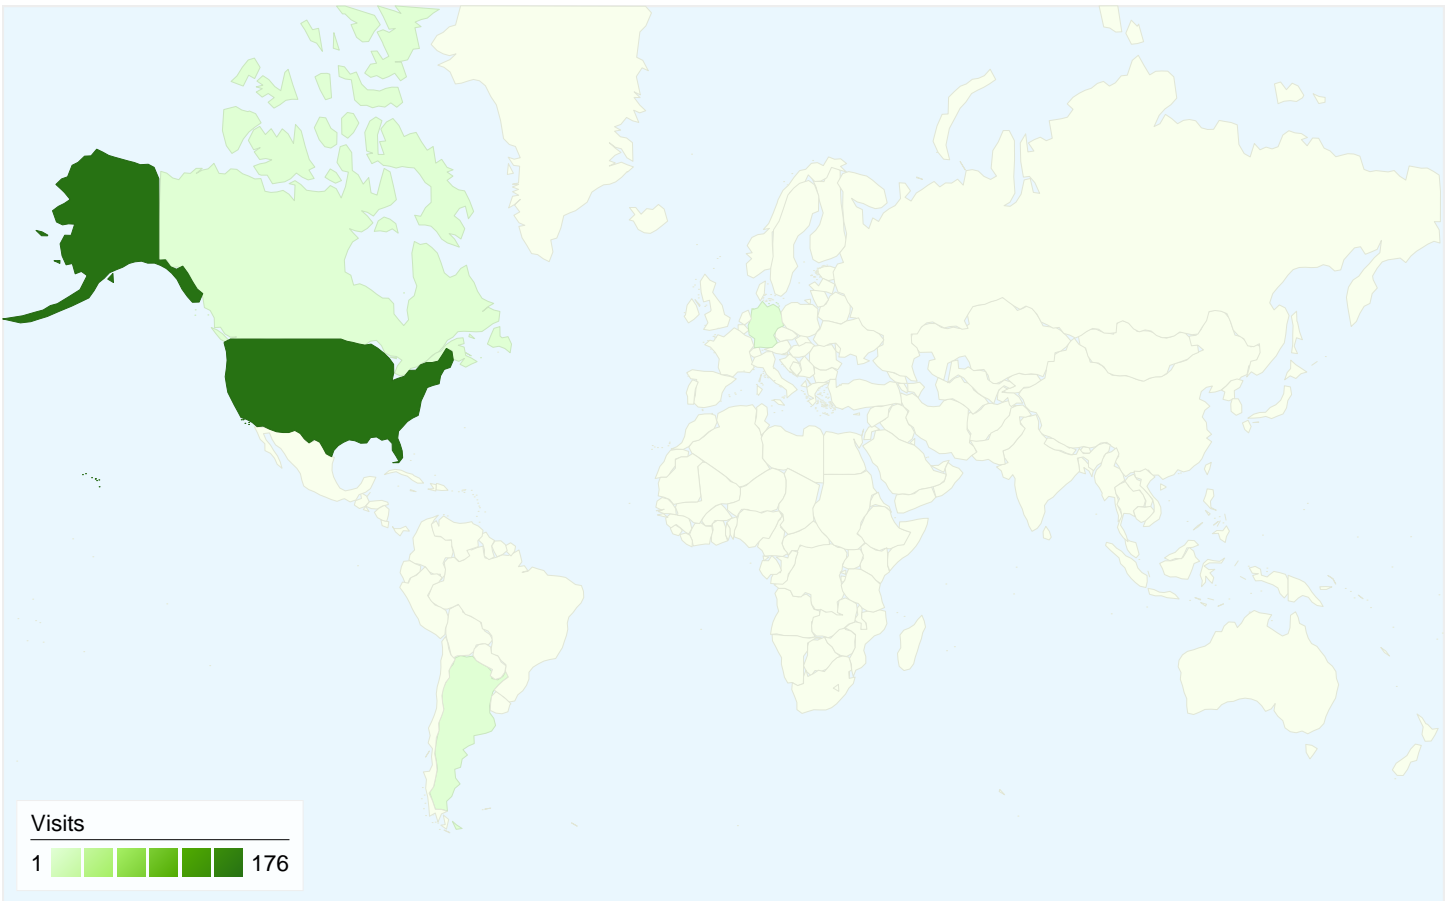

151 people visited this site

-  **179 Visits**
-  **151 Absolute Unique Visitors**
-  **1,012 Pageviews**
-  **5.65 Average Pageviews**
-  **00:04:39 Time on Site**
-  **13.97% Bounce Rate**
-  **80.45% New Visits**

All traffic sources sent a total of 179 visits

-  27.37% Direct Traffic
-  10.06% Referring Sites
-  62.57% Search Engines

Top Traffic Sources

Sources	Visits	% visits
google (organic)	79	44.13%
(direct) ((none))	49	27.37%
yahoo (organic)	17	9.50%
live (organic)	8	4.47%
msn (organic)	8	4.47%

Keywords	Visits	% visits
dutcher creek golf course	16	14.29%
dutcher creek golf	14	12.50%
grants pass golf	6	5.36%
grants pass golf courses	5	4.46%
grants pass or golf	4	3.57%

179 visits came from 4 countries/territories