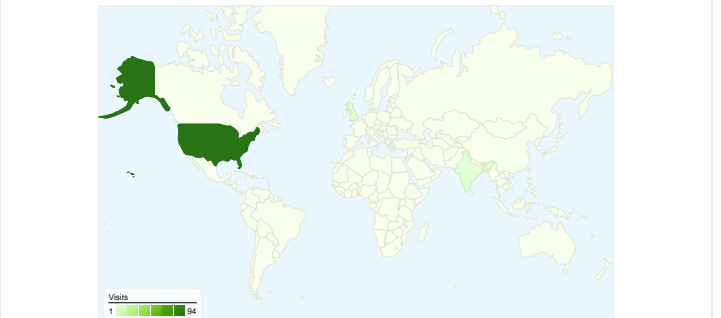

Site Usage

96 Visits

8.33% Bounce Rate

513 Pageviews

00:04:44 Avg. Time on Site

5.34 Pages/Visit

77.08% % New Visits

Visitors Overview

Map Overlay world

Traffic Sources Overview

Content Overview

Pages	Pageviews	% Pageviews
/	90	17.54%
/fees_tees.html	70	13.65%
/gallery/gallery1.html	53	10.33%
/course_info.html	41	7.99%
/index.html	36	7.02%

80 people visited this site

96 Visits

80 Absolute Unique Visitors

513 Pageviews

5.34 Average Pageviews

00:04:44 Time on Site

8.33% Bounce Rate

77.08% New Visits

Site Usage

Visits 96 % of Site Total: 100.00%	Pages/Visit 5.34 Site Avg: 5.34 (0.00%)	Avg. Time on Site 00:04:44 Site Avg: 00:04:44 (0.00%)	% New Visits 77.08% Site Avg: 77.08% (0.00%)	Bounce Rate 8.33% Site Avg: 8.33% (0.00%)	
Country/Territory	Visits	Pages/Visit	Avg. Time on Site	% New Visits	Bounce Rate
United States	94	5.37	00:04:49	76.60%	8.51%
India	1	3.00	00:00:15	100.00%	0.00%
United Kingdom	1	5.00	00:02:41	100.00%	0.00%