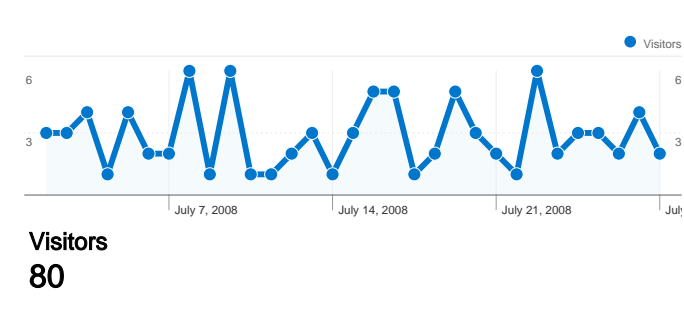

Site Usage

96 Visits

8.33% Bounce Rate

513 Pageviews

00:04:44 Avg. Time on Site

5.34 Pages/Visit

77.08% % New Visits

Visitors Overview

80 people visited this site

96 Visits

80 Absolute Unique Visitors

513 Pageviews

5.34 Average Pageviews

00:04:44 Time on Site

8.33% Bounce Rate

77.08% New Visits

Site Usage

Visits 96 % of Site Total: 100.00%	Pages/Visit 5.34 Site Avg: 5.34 (0.00%)	Avg. Time on Site 00:04:44 Site Avg: 00:04:44 (0.00%)	% New Visits 77.08% Site Avg: 77.08% (0.00%)	Bounce Rate 8.33% Site Avg: 8.33% (0.00%)	
Country/Territory	Visits	Pages/Visit	Avg. Time on Site	% New Visits	Bounce Rate
United States	94	5.37	00:04:49	76.60%	8.51%
India	1	3.00	00:00:15	100.00%	0.00%
United Kingdom	1	5.00	00:02:41	100.00%	0.00%