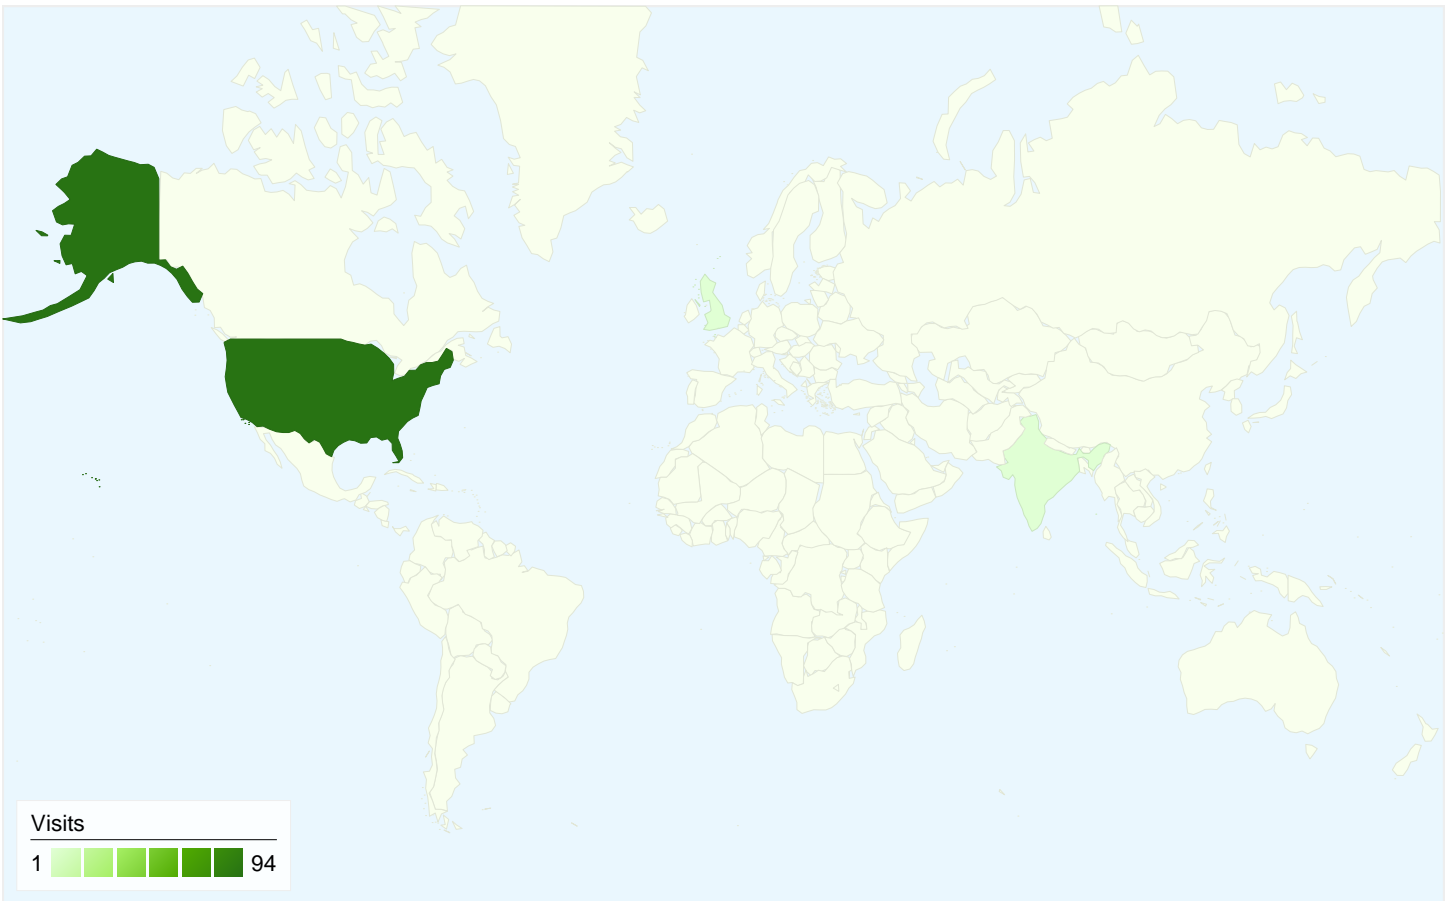

 33.33% Direct Traffic

 16.67% Referring Sites

 50.00% Search Engines

- Search Engines
48.00 (50.00%)
- Direct Traffic
32.00 (33.33%)
- Referring Sites
16.00 (16.67%)

Top Traffic Sources

Sources	Visits	% visits
(direct) ((none))	32	33.33%
yahoo (organic)	24	25.00%
msn (organic)	15	15.62%
exploreoregongolf.com	6	6.25%
google (organic)	5	5.21%

Keywords	Visits	% visits
dutcher creek golf course	18	37.50%
dutcher creek golf	6	12.50%
dutcher golf course	4	8.33%
dutcher creek grants pass	2	4.17%
directions for golf courses in	1	2.08%

96 visits came from 3 countries/territories