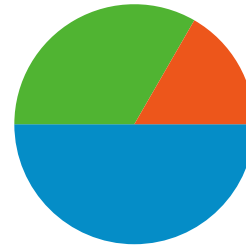

Technical Profile

Browser	Visits	% visits	Connection Speed	Visits	% visits
Internet Explorer	74	77.08%	DSL	35	36.46%
Firefox	22	22.92%	Cable	34	35.42%
			Unknown	17	17.71%
			T1	6	6.25%
			OC3	3	3.12%

All traffic sources sent a total of 96 visits

 33.33% Direct Traffic

 16.67% Referring Sites

 50.00% Search Engines

- Search Engines
48.00 (50.00%)
- Direct Traffic
32.00 (33.33%)
- Referring Sites
16.00 (16.67%)

Top Traffic Sources

Sources	Visits	% visits
(direct) ((none))	32	33.33%
yahoo (organic)	24	25.00%
msn (organic)	15	15.62%
exploreoregongolf.com	6	6.25%
google (organic)	5	5.21%