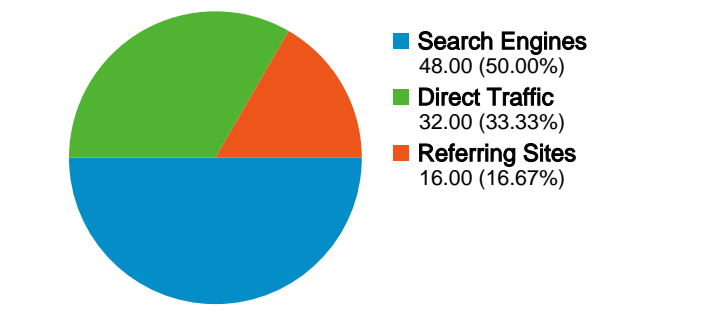

Site Usage

96 Visits

8.33% Bounce Rate

513 Pageviews

00:04:44 Avg. Time on Site

5.34 Pages/Visit

77.08% % New Visits

Visitors Overview

Map Overlay world

Traffic Sources Overview

Content Overview

Pages	Pageviews	% Pageviews
/	90	17.54%
/fees_tees.html	70	13.65%
/gallery/gallery1.html	53	10.33%
/course_info.html	41	7.99%
/index.html	36	7.02%

80 people visited this site

96 Visits

80 Absolute Unique Visitors

513 Pageviews

5.34 Average Pageviews

00:04:44 Time on Site

8.33% Bounce Rate

77.08% New Visits

Site Usage

Visits 96 % of Site Total: 100.00%	Pages/Visit 5.34 Site Avg: 5.34 (0.00%)	Avg. Time on Site 00:04:44 Site Avg: 00:04:44 (0.00%)	% New Visits 77.08% Site Avg: 77.08% (0.00%)	Bounce Rate 8.33% Site Avg: 8.33% (0.00%)	
Country/Territory	Visits	Pages/Visit	Avg. Time on Site	% New Visits	Bounce Rate
United States	94	5.37	00:04:49	76.60%	8.51%
India	1	3.00	00:00:15	100.00%	0.00%
United Kingdom	1	5.00	00:02:41	100.00%	0.00%