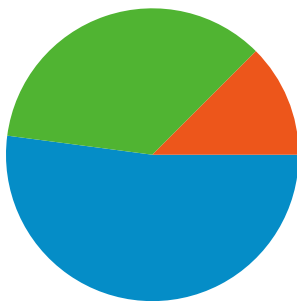

Site Usage

96 Visits

14.58% Bounce Rate

520 Pageviews

00:04:33 Avg. Time on Site

5.42 Pages/Visit

77.08% % New Visits

Visitors Overview

Visitors
79

Map Overlay world

Traffic Sources Overview

- **Direct Traffic**
50.00 (52.08%)
- **Search Engines**
34.00 (35.42%)
- **Referring Sites**
12.00 (12.50%)

Content Overview

Pages	Pageviews	% Pageviews
/	97	18.65%
/fees_teetimes.html	73	14.04%
/gallery/gallery1.html	50	9.62%
/index.html	38	7.31%
/course_info.html	34	6.54%

79 people visited this site

96 Visits

79 Absolute Unique Visitors

520 Pageviews

5.42 Average Pageviews

00:04:33 Time on Site

14.58% Bounce Rate

77.08% New Visits

96 visits came from 3 countries/territories

Site Usage

Visits 96 % of Site Total: 100.00%	Pages/Visit 5.42 Site Avg: 5.42 (0.00%)	Avg. Time on Site 00:04:33 Site Avg: 00:04:33 (0.00%)	% New Visits 77.08% Site Avg: 77.08% (0.00%)	Bounce Rate 14.58% Site Avg: 14.58% (0.00%)	
Country/Territory	Visits	Pages/Visit	Avg. Time on Site	% New Visits	Bounce Rate
United States	94	5.51	00:04:39	76.60%	12.77%
Romania	1	1.00	00:00:00	100.00%	100.00%
India	1	1.00	00:00:00	100.00%	100.00%