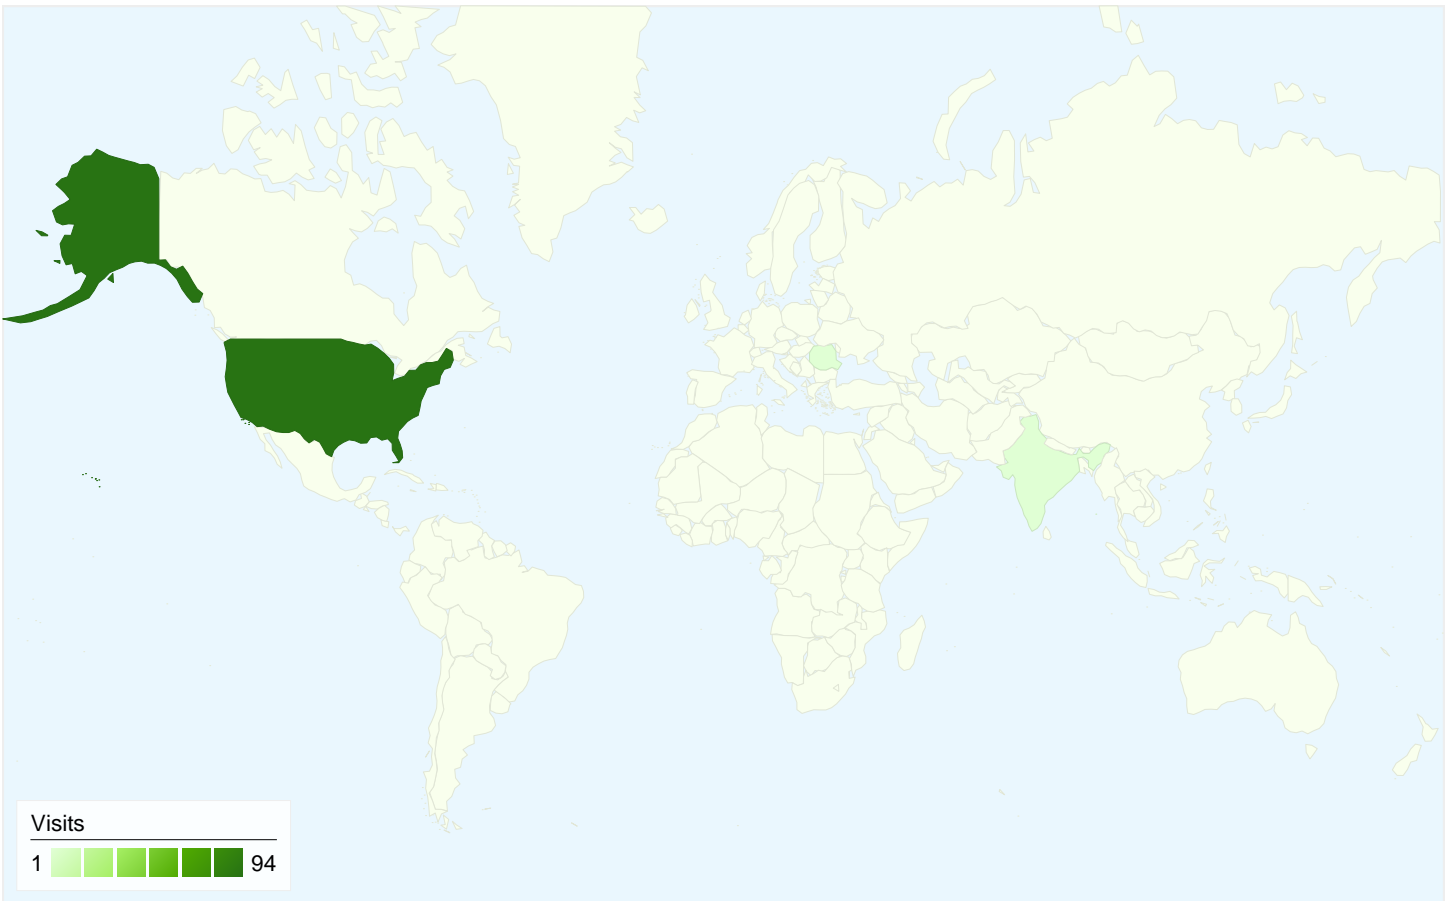

79 people visited this site

96 Visits

79 Absolute Unique Visitors

520 Pageviews

5.42 Average Pageviews

00:04:33 Time on Site

14.58% Bounce Rate

77.08% New Visits

All traffic sources sent a total of 96 visits

52.08% Direct Traffic

12.50% Referring Sites

35.42% Search Engines

- Direct Traffic
50.00 (52.08%)
- Search Engines
34.00 (35.42%)
- Referring Sites
12.00 (12.50%)

Top Traffic Sources

Sources	Visits	% visits
(direct) ((none))	50	52.08%
msn (organic)	16	16.67%
yahoo (organic)	14	14.58%
exploreoregongolf.com	4	4.17%
live (organic)	3	3.12%

Keywords	Visits	% visits
dutcher creek golf course	9	26.47%
dutcher creek golf	5	14.71%
dutcher golf course	5	14.71%
dutcher creek	3	8.82%
www.dutchercreekgolf.com	3	8.82%

96 visits came from 3 countries/territories

Site Usage

Visits 96 % of Site Total: 100.00%	Pages/Visit 5.42 Site Avg: 5.42 (0.00%)	Avg. Time on Site 00:04:33 Site Avg: 00:04:33 (0.00%)	% New Visits 77.08% Site Avg: 77.08% (0.00%)	Bounce Rate 14.58% Site Avg: 14.58% (0.00%)	
Country/Territory	Visits	Pages/Visit	Avg. Time on Site	% New Visits	Bounce Rate
United States	94	5.51	00:04:39	76.60%	12.77%
Romania	1	1.00	00:00:00	100.00%	100.00%
India	1	1.00	00:00:00	100.00%	100.00%