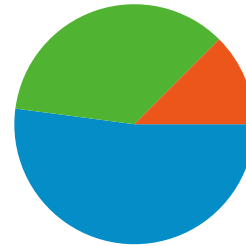

79 people visited this site

96 Visits

79 Absolute Unique Visitors

520 Pageviews

5.42 Average Pageviews

00:04:33 Time on Site

14.58% Bounce Rate

77.08% New Visits

Technical Profile

Browser	Visits	% visits	Connection Speed	Visits	% visits
Internet Explorer	65	67.71%	DSL	36	37.50%
Firefox	27	28.12%	Cable	34	35.42%
Safari	4	4.17%	Unknown	21	21.88%
			Dialup	3	3.12%
			OC3	2	2.08%

All traffic sources sent a total of 96 visits

52.08% Direct Traffic

12.50% Referring Sites

35.42% Search Engines

- Direct Traffic
50.00 (52.08%)
- Search Engines
34.00 (35.42%)
- Referring Sites
12.00 (12.50%)