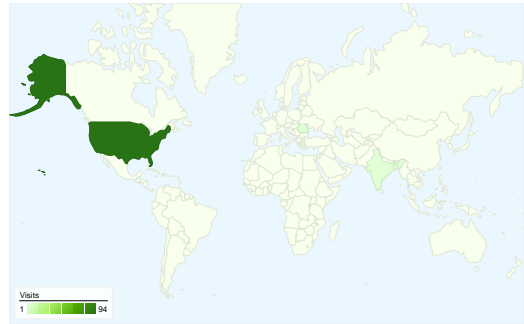

Site Usage

96 Visits

14.58% Bounce Rate

520 Pageviews

00:04:33 Avg. Time on Site

5.42 Pages/Visit

77.08% % New Visits

Visitors Overview

Visitors
79

Map Overlay world

Traffic Sources Overview

- **Direct Traffic**
50.00 (52.08%)
- **Search Engines**
34.00 (35.42%)
- **Referring Sites**
12.00 (12.50%)

Content Overview

Pages	Pageviews	% Pageviews
/	97	18.65%
/fees_teetimes.html	73	14.04%
/gallery/gallery1.html	50	9.62%
/index.html	38	7.31%
/course_info.html	34	6.54%

79 people visited this site

96 Visits

79 Absolute Unique Visitors

520 Pageviews

5.42 Average Pageviews

00:04:33 Time on Site

14.58% Bounce Rate

77.08% New Visits

96 visits came from 3 countries/territories

Site Usage

Visits 96 % of Site Total: 100.00%	Pages/Visit 5.42 Site Avg: 5.42 (0.00%)	Avg. Time on Site 00:04:33 Site Avg: 00:04:33 (0.00%)	% New Visits 77.08% Site Avg: 77.08% (0.00%)	Bounce Rate 14.58% Site Avg: 14.58% (0.00%)	
Country/Territory	Visits	Pages/Visit	Avg. Time on Site	% New Visits	Bounce Rate
United States	94	5.51	00:04:39	76.60%	12.77%
Romania	1	1.00	00:00:00	100.00%	100.00%
India	1	1.00	00:00:00	100.00%	100.00%