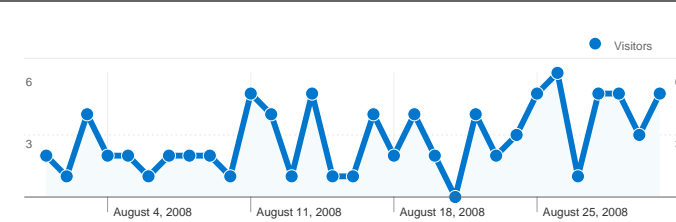

Site Usage

96 Visits

14.58% Bounce Rate

520 Pageviews

00:04:33 Avg. Time on Site

5.42 Pages/Visit

77.08% % New Visits

Visitors Overview

79 people visited this site

96 Visits

79 Absolute Unique Visitors

520 Pageviews

5.42 Average Pageviews

00:04:33 Time on Site

14.58% Bounce Rate

77.08% New Visits

96 visits came from 3 countries/territories

Site Usage

Visits 96 % of Site Total: 100.00%	Pages/Visit 5.42 Site Avg: 5.42 (0.00%)	Avg. Time on Site 00:04:33 Site Avg: 00:04:33 (0.00%)	% New Visits 77.08% Site Avg: 77.08% (0.00%)	Bounce Rate 14.58% Site Avg: 14.58% (0.00%)	
Country/Territory	Visits	Pages/Visit	Avg. Time on Site	% New Visits	Bounce Rate
United States	94	5.51	00:04:39	76.60%	12.77%
Romania	1	1.00	00:00:00	100.00%	100.00%
India	1	1.00	00:00:00	100.00%	100.00%