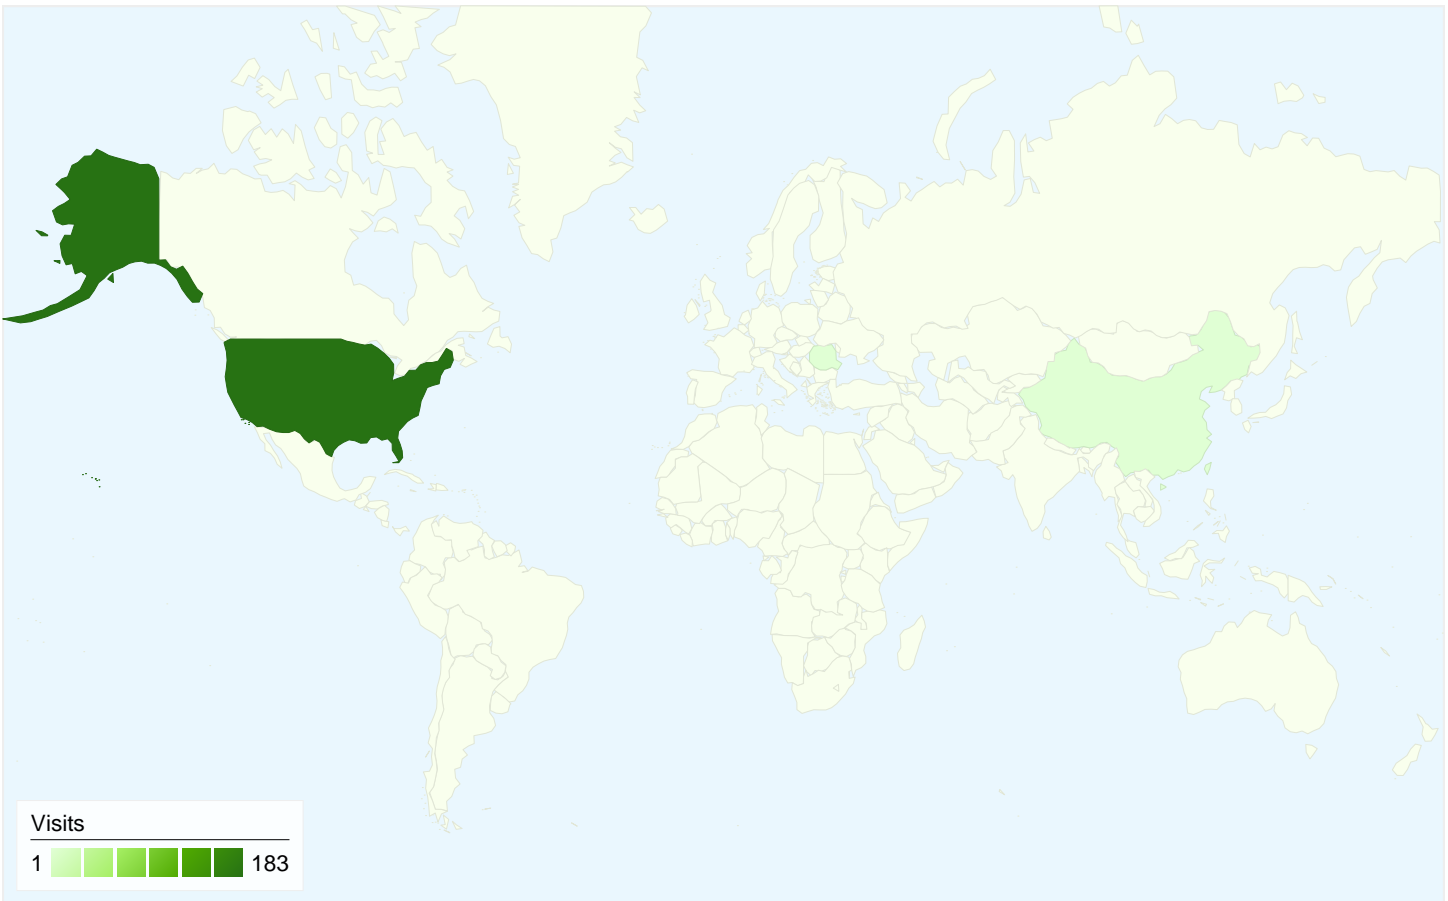

All traffic sources sent a total of 185 visits

64.32% Direct Traffic

9.73% Referring Sites

25.95% Search Engines

Top Traffic Sources

Sources	Visits	% visits	Keywords	Visits	% visits
(direct) ((none))	119	64.32%	dutcher creek golf course	19	39.58%
google (organic)	23	12.43%	dutcher creek golf	8	16.67%
yahoo (organic)	14	7.57%	dutcher golf course	3	6.25%
golflink.com (referral)	6	3.24%	dutcher creek	2	4.17%
live (organic)	5	2.70%	golf in grants pass, or	2	4.17%

185 visits came from 3 countries/territories

Site Usage						
Visits	Pages/Visit	Avg. Time on Site	% New Visits	Bounce Rate		
185 % of Site Total: 100.00%	4.60 Site Avg: 4.60 (0.00%)	00:02:51 Site Avg: 00:02:51 (0.00%)	49.73% Site Avg: 49.73% (0.00%)	16.22% Site Avg: 16.22% (0.00%)		
Country/Territory	Visits	Pages/Visit	Avg. Time on Site	% New Visits	Bounce Rate	
United States	183	4.54	00:02:50	49.18%	15.85%	
China	1	1.00	00:00:00	100.00%	100.00%	
Romania	1	19.00	00:08:45	100.00%	0.00%	
						1 - 3 of 3