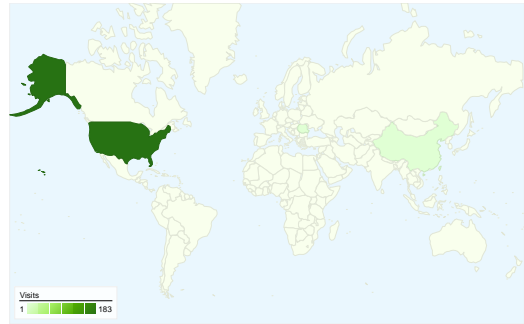

Site Usage

185 Visits

16.22% Bounce Rate

851 Pageviews

00:02:51 Avg. Time on Site

4.60 Pages/Visit

49.73% % New Visits

Visitors Overview

Visitors
101

Map Overlay world

Traffic Sources Overview

- **Direct Traffic**
119.00 (64.32%)
- **Search Engines**
48.00 (25.95%)
- **Referring Sites**
18.00 (9.73%)

Content Overview

Pages	Pageviews	% Pageviews
/	211	24.79%
/hole-in-one.htm	103	12.10%
/fees_teetimes.html	83	9.75%
/gallery/gallery1.html	69	8.11%
/course_info.html	66	7.76%

101 people visited this site

185 Visits

101 Absolute Unique Visitors

851 Pageviews

4.60 Average Pageviews

00:02:51 Time on Site

16.22% Bounce Rate

49.73% New Visits

185 visits came from 3 countries/territories

Site Usage						
Visits	Pages/Visit	Avg. Time on Site	% New Visits	Bounce Rate		
185 % of Site Total: 100.00%	4.60 Site Avg: 4.60 (0.00%)	00:02:51 Site Avg: 00:02:51 (0.00%)	49.73% Site Avg: 49.73% (0.00%)	16.22% Site Avg: 16.22% (0.00%)		
Country/Territory	Visits	Pages/Visit	Avg. Time on Site	% New Visits	Bounce Rate	
United States	183	4.54	00:02:50	49.18%	15.85%	
China	1	1.00	00:00:00	100.00%	100.00%	
Romania	1	19.00	00:08:45	100.00%	0.00%	
						1 - 3 of 3