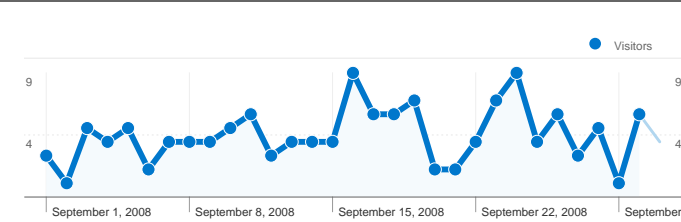

Site Usage

185 Visits

16.22% Bounce Rate

851 Pageviews

00:02:51 Avg. Time on Site

4.60 Pages/Visit

49.73% % New Visits

Visitors Overview

101 people visited this site

185 Visits

101 Absolute Unique Visitors

851 Pageviews

4.60 Average Pageviews

00:02:51 Time on Site

16.22% Bounce Rate

49.73% New Visits

185 visits came from 3 countries/territories

Site Usage						
Visits	Pages/Visit	Avg. Time on Site	% New Visits	Bounce Rate		
185 % of Site Total: 100.00%	4.60 Site Avg: 4.60 (0.00%)	00:02:51 Site Avg: 00:02:51 (0.00%)	49.73% Site Avg: 49.73% (0.00%)	16.22% Site Avg: 16.22% (0.00%)		
Country/Territory	Visits	Pages/Visit	Avg. Time on Site	% New Visits	Bounce Rate	
United States	183	4.54	00:02:50	49.18%	15.85%	
China	1	1.00	00:00:00	100.00%	100.00%	
Romania	1	19.00	00:08:45	100.00%	0.00%	
						1 - 3 of 3