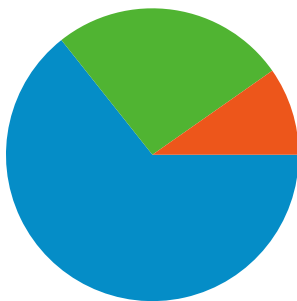

Site Usage

185 Visits

16.22% Bounce Rate

851 Pageviews

00:02:51 Avg. Time on Site

4.60 Pages/Visit

49.73% % New Visits

Visitors Overview

Visitors
101

Map Overlay world

Traffic Sources Overview

- **Direct Traffic**
119.00 (64.32%)
- **Search Engines**
48.00 (25.95%)
- **Referring Sites**
18.00 (9.73%)

Content Overview

Pages	Pageviews	% Pageviews
/	211	24.79%
/hole-in-one.htm	103	12.10%
/fees_teetimes.html	83	9.75%
/gallery/gallery1.html	69	8.11%
/course_info.html	66	7.76%

101 people visited this site

185 Visits

101 Absolute Unique Visitors

851 Pageviews

4.60 Average Pageviews

00:02:51 Time on Site

16.22% Bounce Rate

49.73% New Visits

185 visits came from 3 countries/territories

Site Usage						
Visits	Pages/Visit	Avg. Time on Site	% New Visits	Bounce Rate		
185 % of Site Total: 100.00%	4.60 Site Avg: 4.60 (0.00%)	00:02:51 Site Avg: 00:02:51 (0.00%)	49.73% Site Avg: 49.73% (0.00%)	16.22% Site Avg: 16.22% (0.00%)		
Country/Territory	Visits	Pages/Visit	Avg. Time on Site	% New Visits	Bounce Rate	
United States	183	4.54	00:02:50	49.18%	15.85%	
China	1	1.00	00:00:00	100.00%	100.00%	
Romania	1	19.00	00:08:45	100.00%	0.00%	
						1 - 3 of 3