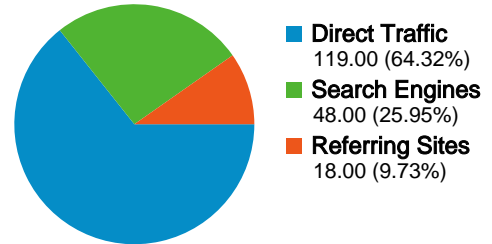

101 people visited this site

185 Visits

101 Absolute Unique Visitors

851 Pageviews

4.60 Average Pageviews

00:02:51 Time on Site

16.22% Bounce Rate

49.73% New Visits

Technical Profile

Browser	Visits	% visits	Connection Speed	Visits	% visits
Internet Explorer	145	78.38%	Cable	79	42.70%
Firefox	24	12.97%	Unknown	52	28.11%
Safari	11	5.95%	DSL	46	24.86%
Mozilla	2	1.08%	Dialup	3	1.62%
Chrome	2	1.08%	OC3	3	1.62%

All traffic sources sent a total of 185 visits

64.32% Direct Traffic

9.73% Referring Sites

25.95% Search Engines

Top Traffic Sources

Sources	Visits	% visits	Keywords	Visits	% visits
(direct) ((none))	119	64.32%	dutcher creek golf course	19	39.58%
google (organic)	23	12.43%	dutcher creek golf	8	16.67%
yahoo (organic)	14	7.57%	dutcher golf course	3	6.25%
golflink.com (referral)	6	3.24%	dutcher creek	2	4.17%
live (organic)	5	2.70%	golf in grants pass, or	2	4.17%

185 visits came from 3 countries/territories

Site Usage						
Visits	Pages/Visit	Avg. Time on Site	% New Visits	Bounce Rate		
185 % of Site Total: 100.00%	4.60 Site Avg: 4.60 (0.00%)	00:02:51 Site Avg: 00:02:51 (0.00%)	49.73% Site Avg: 49.73% (0.00%)	16.22% Site Avg: 16.22% (0.00%)		
Country/Territory	Visits	Pages/Visit	Avg. Time on Site	% New Visits	Bounce Rate	
United States	183	4.54	00:02:50	49.18%	15.85%	
China	1	1.00	00:00:00	100.00%	100.00%	
Romania	1	19.00	00:08:45	100.00%	0.00%	
						1 - 3 of 3