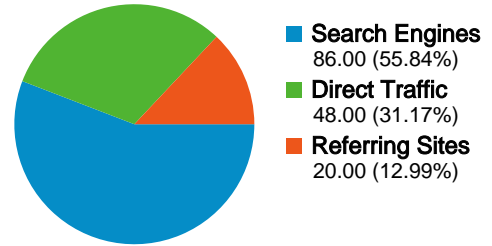

Top Traffic Sources

Sources	Visits	% visits
google (organic)	60	38.96%
(direct) ((none))	48	31.17%
yahoo (organic)	9	5.84%
msn (organic)	8	5.19%
golflink.com (referral)	6	3.90%

Keywords	Visits	% visits
dutcher creek golf course	25	29.07%
grants pass golf	6	6.98%
home for sale near dutcher	6	6.98%
dutcher creek golf	5	5.81%
dutcher creek	4	4.65%