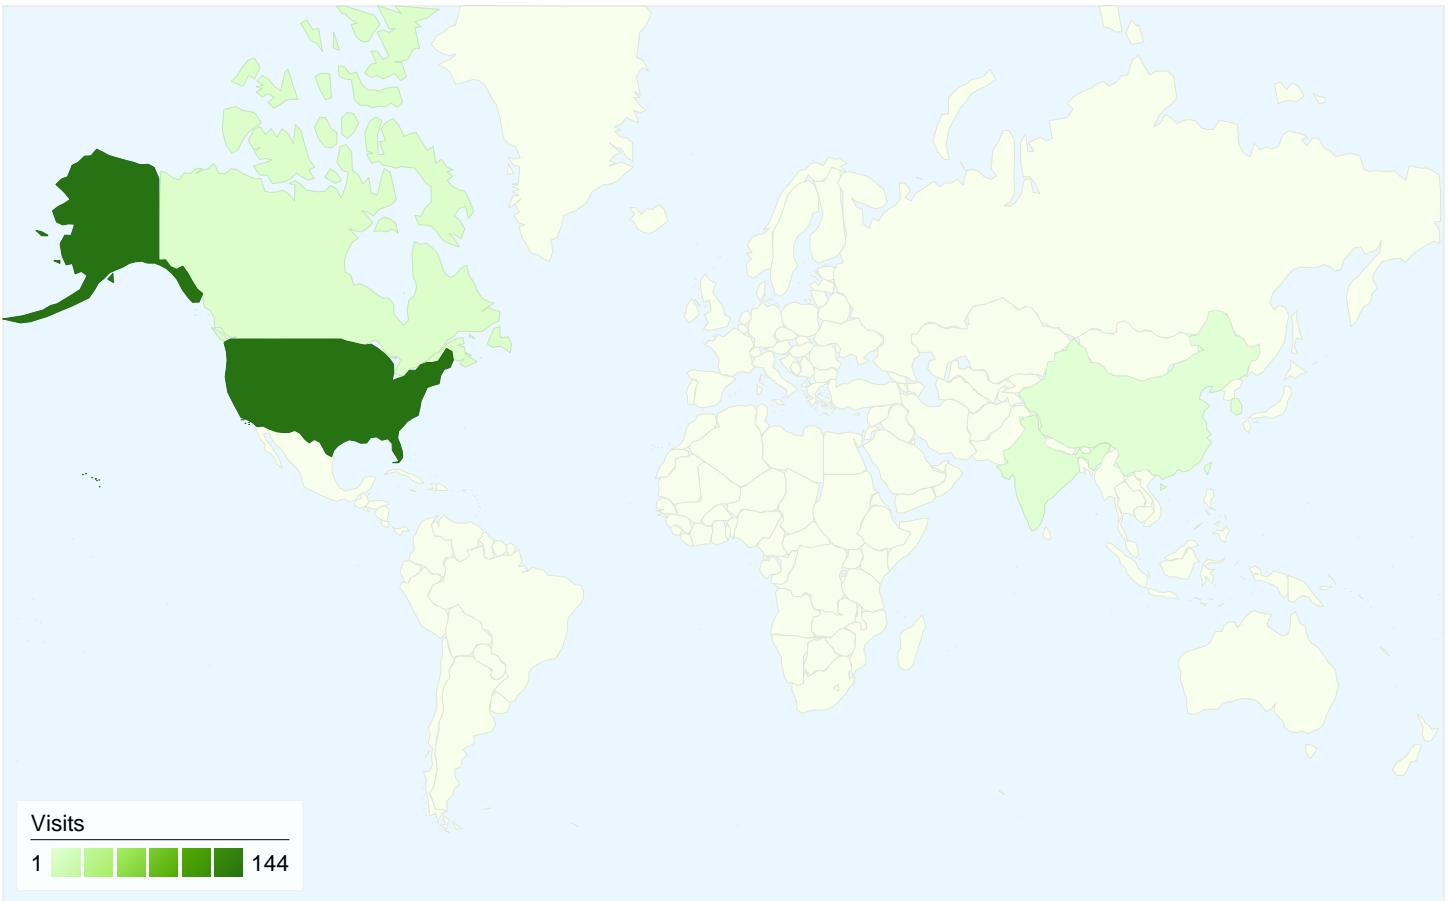

107 people visited this site

154 Visits

107 Absolute Unique Visitors

707 Pageviews

4.59 Average Pageviews

00:02:33 Time on Site

12.99% Bounce Rate

64.29% New Visits

All traffic sources sent a total of 154 visits

-  **31.17%** Direct Traffic
-  **12.99%** Referring Sites
-  **55.84%** Search Engines

Top Traffic Sources

Sources	Visits	% visits
google (organic)	60	38.96%
(direct) ((none))	48	31.17%
yahoo (organic)	9	5.84%
msn (organic)	8	5.19%
golflink.com (referral)	6	3.90%

Keywords	Visits	% visits
dutcher creek golf course	25	29.07%
grants pass golf	6	6.98%
home for sale near dutcher	6	6.98%
dutcher creek golf	5	5.81%
dutcher creek	4	4.65%

154 visits came from 5 countries/territories

Site Usage

Visits	Pages/Visit	Avg. Time on Site	% New Visits	Bounce Rate	
154 % of Site Total: 100.00%	4.59 Site Avg: 4.59 (0.00%)	00:02:33 Site Avg: 00:02:33 (0.00%)	64.29% Site Avg: 64.29% (0.00%)	12.99% Site Avg: 12.99% (0.00%)	
Country/Territory	Visits	Pages/Visit	Avg. Time on Site	% New Visits	Bounce Rate
United States	144	4.69	00:02:41	63.19%	11.81%
Canada	5	1.60	00:00:06	80.00%	40.00%
South Korea	2	9.00	00:01:51	100.00%	0.00%
India	2	1.50	00:00:50	50.00%	50.00%
China	1	2.00	00:00:36	100.00%	0.00%