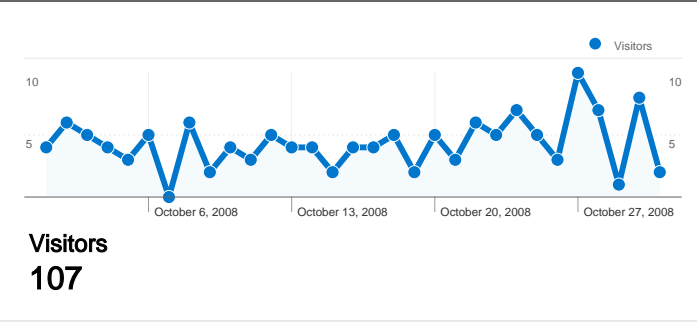

Site Usage

154 Visits

12.99% Bounce Rate

707 Pageviews

00:02:33 Avg. Time on Site

4.59 Pages/Visit

64.29% % New Visits

Visitors Overview

107 people visited this site

154 Visits

107 Absolute Unique Visitors

707 Pageviews

4.59 Average Pageviews

00:02:33 Time on Site

12.99% Bounce Rate

64.29% New Visits

Site Usage

Visits	Pages/Visit	Avg. Time on Site	% New Visits	Bounce Rate	
154 % of Site Total: 100.00%	4.59 Site Avg: 4.59 (0.00%)	00:02:33 Site Avg: 00:02:33 (0.00%)	64.29% Site Avg: 64.29% (0.00%)	12.99% Site Avg: 12.99% (0.00%)	
Country/Territory	Visits	Pages/Visit	Avg. Time on Site	% New Visits	Bounce Rate
United States	144	4.69	00:02:41	63.19%	11.81%
Canada	5	1.60	00:00:06	80.00%	40.00%
South Korea	2	9.00	00:01:51	100.00%	0.00%
India	2	1.50	00:00:50	50.00%	50.00%
China	1	2.00	00:00:36	100.00%	0.00%

Pages on this site were viewed a total of 707 times

707 Pageviews

539 Unique Views

12.99% Bounce Rate

Top Content

Pages	Pageviews	% Pageviews
/	168	23.76%
/fees_teetimes.html	86	12.16%
/gallery/gallery1.html	82	11.60%
/course_info.html	61	8.63%
/hole-in-one.htm	45	6.36%