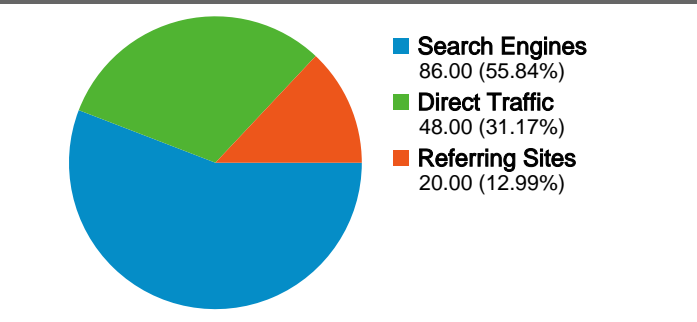

Traffic Sources Overview

Content Overview

Pages	Pageviews	% Pageviews
/	168	23.76%
/fees_teetimes.html	86	12.16%
/gallery/gallery1.html	82	11.60%
/course_info.html	61	8.63%
/hole-in-one.htm	45	6.36%