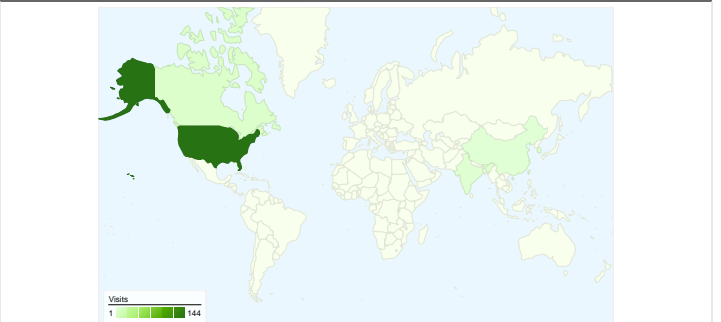

Site Usage

154 Visits

12.99% Bounce Rate

707 Pageviews

00:02:33 Avg. Time on Site

4.59 Pages/Visit

64.29% % New Visits

Visitors Overview

Map Overlay world

Traffic Sources Overview

Content Overview

Pages	Pageviews	% Pageviews
/	168	23.76%
/fees_teetimes.html	86	12.16%
/gallery/gallery1.html	82	11.60%
/course_info.html	61	8.63%
/hole-in-one.htm	45	6.36%

107 people visited this site

154 Visits

107 Absolute Unique Visitors

707 Pageviews

4.59 Average Pageviews

00:02:33 Time on Site

12.99% Bounce Rate

64.29% New Visits

Site Usage

Visits	Pages/Visit	Avg. Time on Site	% New Visits	Bounce Rate	
154 % of Site Total: 100.00%	4.59 Site Avg: 4.59 (0.00%)	00:02:33 Site Avg: 00:02:33 (0.00%)	64.29% Site Avg: 64.29% (0.00%)	12.99% Site Avg: 12.99% (0.00%)	
Country/Territory	Visits	Pages/Visit	Avg. Time on Site	% New Visits	Bounce Rate
United States	144	4.69	00:02:41	63.19%	11.81%
Canada	5	1.60	00:00:06	80.00%	40.00%
South Korea	2	9.00	00:01:51	100.00%	0.00%
India	2	1.50	00:00:50	50.00%	50.00%
China	1	2.00	00:00:36	100.00%	0.00%