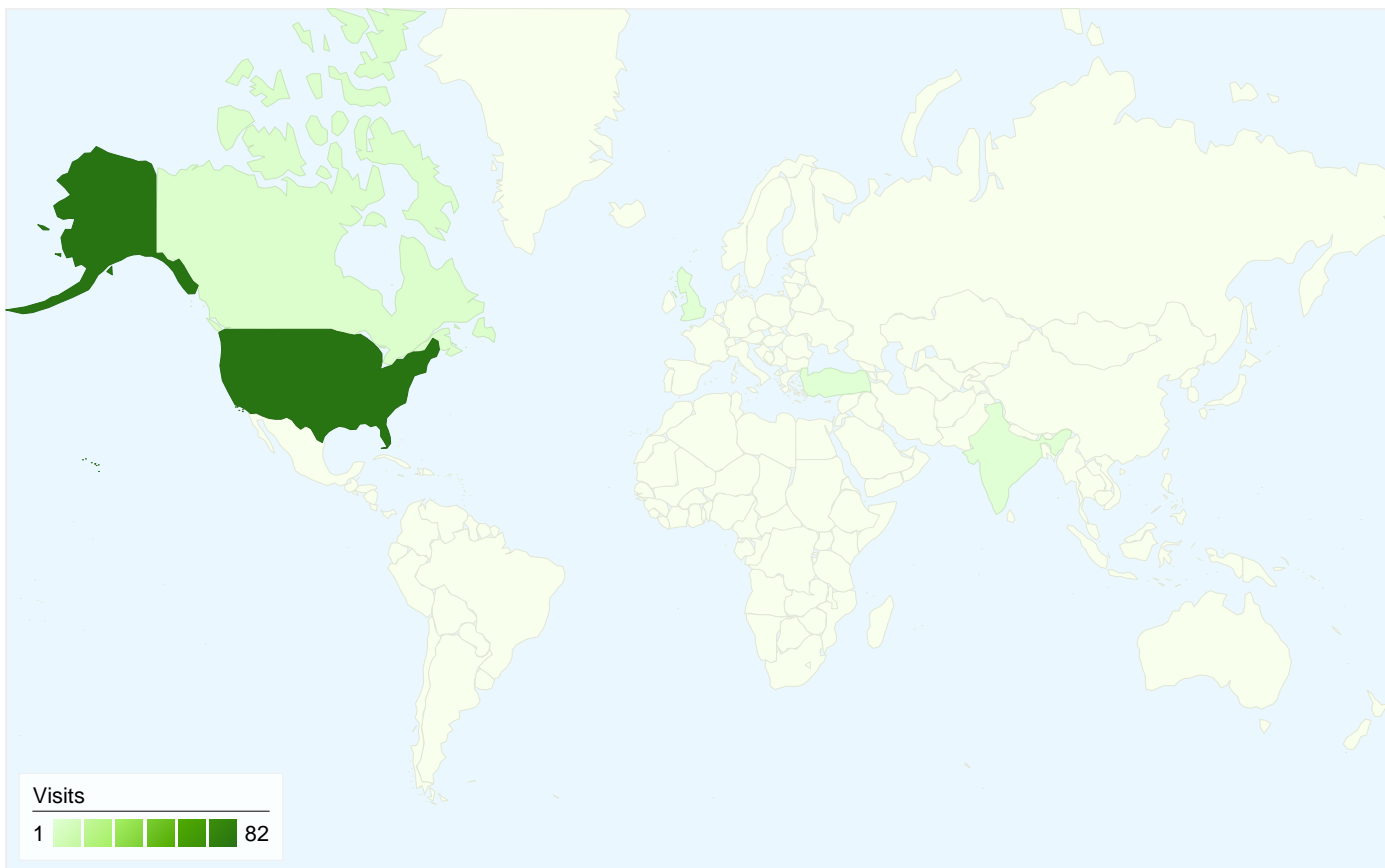

Visitors
64

Map Overlay world

Traffic Sources Overview

- **Search Engines**
47.00 (53.41%)
- **Direct Traffic**
37.00 (42.05%)
- **Referring Sites**
4.00 (4.55%)

Content Overview

Pages	Page Views	% Page Views
/	99	22.10%
/gallery/gallery1.html	55	12.28%
/fees_teetimes.html	50	11.16%
/course_info.html	41	9.15%
/index.html	22	4.91%

All traffic sources sent a total of 88 visits

-  **42.05%** Direct Traffic
-  **4.55%** Referring Sites
-  **53.41%** Search Engines

- **Search Engines**
47.00 (53.41%)
- **Direct Traffic**
37.00 (42.05%)
- **Referring Sites**
4.00 (4.55%)

Top Traffic Sources

Sources	Visits	% visits
(direct) ((none))	37	42.05%
google (organic)	37	42.05%
msn (organic)	4	4.55%
yahoo (organic)	4	4.55%
aol (organic)	1	1.14%

Keywords	Visits	% visits
dutcher creek golf course	13	27.66%
dutcher creek golf	8	17.02%
grants pass golf	4	8.51%
dutcher golf course pro shop	2	4.26%
golf courses grants pass	2	4.26%

88 visits came from 5 countries/territories

Site Usage

Visits	Pages/Visit	Avg. Time on Site	% New Visits	Bounce Rate	
88 % of Site Total: 100.00%	5.09 Site Avg: 5.09 (0.00%)	00:03:08 Site Avg: 00:03:08 (0.00%)	67.05% Site Avg: 65.91% (1.72%)	20.45% Site Avg: 20.45% (0.00%)	
Country/Territory	Visits	Pages/Visit	Avg. Time on Site	% New Visits	Bounce Rate
United States	82	5.28	00:03:14	64.63%	17.07%
Canada	3	3.67	00:03:16	100.00%	66.67%
United Kingdom	1	1.00	00:00:00	100.00%	100.00%
Turkey	1	2.00	00:00:50	100.00%	0.00%
India	1	1.00	00:00:00	100.00%	100.00%