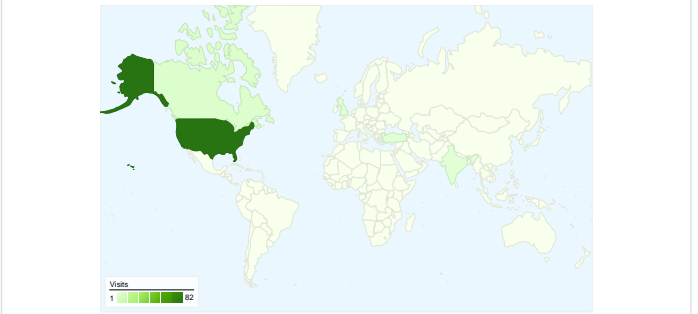

Site Usage

88 Visits

20.45% Bounce Rate

448 Page Views

00:03:08 Avg. Time on Site

5.09 Pages/Visit

65.91% % New Visits

Visitors Overview

Visitors
64

Map Overlay world

Traffic Sources Overview

- **Search Engines**
47.00 (53.41%)
- **Direct Traffic**
37.00 (42.05%)
- **Referring Sites**
4.00 (4.55%)

Content Overview

Pages	Page Views	% Page Views
/	99	22.10%
/gallery/gallery1.html	55	12.28%
/fees_teetimes.html	50	11.16%
/course_info.html	41	9.15%
/index.html	22	4.91%

All traffic sources sent a total of 88 visits

-  **42.05%** Direct Traffic
-  **4.55%** Referring Sites
-  **53.41%** Search Engines

- **Search Engines**
47.00 (53.41%)
- **Direct Traffic**
37.00 (42.05%)
- **Referring Sites**
4.00 (4.55%)

88 visits came from 5 countries/territories

Site Usage

Visits	Pages/Visit	Avg. Time on Site	% New Visits	Bounce Rate	
88 % of Site Total: 100.00%	5.09 Site Avg: 5.09 (0.00%)	00:03:08 Site Avg: 00:03:08 (0.00%)	67.05% Site Avg: 65.91% (1.72%)	20.45% Site Avg: 20.45% (0.00%)	
Country/Territory	Visits	Pages/Visit	Avg. Time on Site	% New Visits	Bounce Rate
United States	82	5.28	00:03:14	64.63%	17.07%
Canada	3	3.67	00:03:16	100.00%	66.67%
United Kingdom	1	1.00	00:00:00	100.00%	100.00%
Turkey	1	2.00	00:00:50	100.00%	0.00%
India	1	1.00	00:00:00	100.00%	100.00%