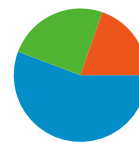

Pages	Page Views	% Page Views
/	63	19.63%
/fees_teetimes.html	44	13.71%
/gallery/gallery1.html	39	12.15%
/course_info.html	30	9.35%
/scorecard.html	16	4.98%

52 people visited this site

61 Visits

52 Absolute Unique Visitors

321 Page Views

5.26 Average Page Views

00:02:19 Time on Site

11.48% Bounce Rate

77.05% New Visits

Technical Profile

Browser	Visits	% visits	Connection Speed	Visits	% visits
Internet Explorer	49	80.33%	Cable	24	39.34%
Firefox	10	16.39%	DSL	16	26.23%
Chrome	1	1.64%	Unknown	13	21.31%
Safari	1	1.64%	T1	8	13.11%

All traffic sources sent a total of 61 visits

-  **24.59%** Direct Traffic
-  **19.67%** Referring Sites
-  **55.74%** Search Engines

- **Search Engines**
34.00 (55.74%)
- **Direct Traffic**
15.00 (24.59%)
- **Referring Sites**
12.00 (19.67%)