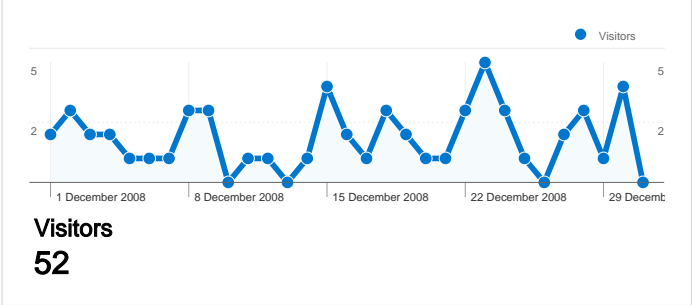

Site Usage

61 Visits **11.48% Bounce Rate**

321 Page Views **00:02:19 Avg. Time on Site**

5.26 Pages/Visit **77.05% % New Visits**

Visitors Overview

Map Overlay world

Traffic Sources Overview

Content Overview

All traffic sources sent a total of 61 visits

-  **24.59%** Direct Traffic
-  **19.67%** Referring Sites
-  **55.74%** Search Engines

- **Search Engines**
34.00 (55.74%)
- **Direct Traffic**
15.00 (24.59%)
- **Referring Sites**
12.00 (19.67%)

Top Traffic Sources

Sources	Visits	% visits
(direct) ((none))	15	24.59%
google (organic)	15	24.59%
msn (organic)	8	13.11%
yahoo (organic)	6	9.84%
live (organic)	4	6.56%

Keywords	Visits	% visits
dutcher creek golf course	11	32.35%
dutcher creek	3	8.82%
dutchercreekgolf.com	2	5.88%
golf + links.htm	2	5.88%
ducher creek golf course	1	2.94%

61 visits came from 2 countries/territories

Site Usage

Visits	Pages/Visit	Avg. Time on Site	% New Visits	Bounce Rate	
61 % of Site Total: 100.00%	5.26 Site Avg: 5.26 (0.00%)	00:02:19 Site Avg: 00:02:19 (0.00%)	77.05% Site Avg: 77.05% (0.00%)	11.48% Site Avg: 11.48% (0.00%)	
Country/Territory	Visits	Pages/Visit	Avg. Time on Site	% New Visits	Bounce Rate
United States	59	5.32	00:02:13	76.27%	10.17%
India	2	3.50	00:05:10	100.00%	50.00%