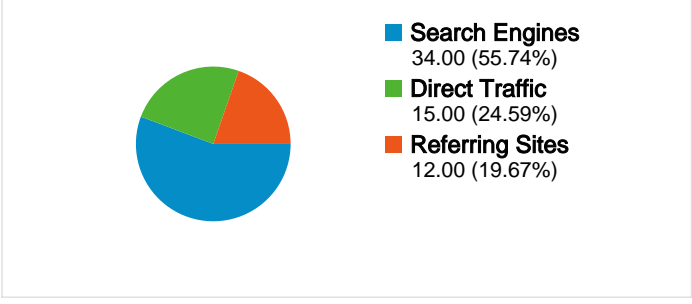

Site Usage

61 Visits **11.48% Bounce Rate**

321 Page Views **00:02:19 Avg. Time on Site**

5.26 Pages/Visit **77.05% % New Visits**

Visitors Overview

Map Overlay world

Traffic Sources Overview

Content Overview

Pages	Page Views	% Page Views
/	63	19.63%
/fees_teetimes.html	44	13.71%
/gallery/gallery1.html	39	12.15%
/course_info.html	30	9.35%
/scorecard.html	16	4.98%

52 people visited this site

61 Visits

52 Absolute Unique Visitors

All traffic sources sent a total of 61 visits

-  **24.59%** Direct Traffic
-  **19.67%** Referring Sites
-  **55.74%** Search Engines

- **Search Engines**
34.00 (55.74%)
- **Direct Traffic**
15.00 (24.59%)
- **Referring Sites**
12.00 (19.67%)

61 visits came from 2 countries/territories

Site Usage

Visits	Pages/Visit	Avg. Time on Site	% New Visits	Bounce Rate	
61 % of Site Total: 100.00%	5.26 Site Avg: 5.26 (0.00%)	00:02:19 Site Avg: 00:02:19 (0.00%)	77.05% Site Avg: 77.05% (0.00%)	11.48% Site Avg: 11.48% (0.00%)	
Country/Territory	Visits	Pages/Visit	Avg. Time on Site	% New Visits	Bounce Rate
United States	59	5.32	00:02:13	76.27%	10.17%
India	2	3.50	00:05:10	100.00%	50.00%