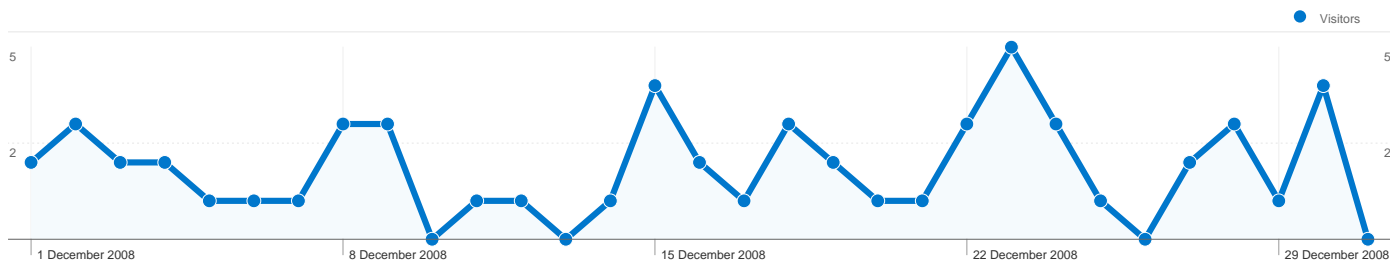

Site Usage

61 Visits **11.48% Bounce Rate**

321 Page Views **00:02:19 Avg. Time on Site**

5.26 Pages/Visit **77.05% % New Visits**

Visitors Overview

Map Overlay world

Traffic Sources Overview

Content Overview

Pages	Page Views	% Page Views
/	63	19.63%
/fees_teetimes.html	44	13.71%
/gallery/gallery1.html	39	12.15%
/course_info.html	30	9.35%
/scorecard.html	16	4.98%

52 people visited this site

61 Visits

52 Absolute Unique Visitors

All traffic sources sent a total of 61 visits

-  **24.59%** Direct Traffic
-  **19.67%** Referring Sites
-  **55.74%** Search Engines

- **Search Engines**
34.00 (55.74%)
- **Direct Traffic**
15.00 (24.59%)
- **Referring Sites**
12.00 (19.67%)

61 visits came from 2 countries/territories

Site Usage

Visits	Pages/Visit	Avg. Time on Site	% New Visits	Bounce Rate	
61 % of Site Total: 100.00%	5.26 Site Avg: 5.26 (0.00%)	00:02:19 Site Avg: 00:02:19 (0.00%)	77.05% Site Avg: 77.05% (0.00%)	11.48% Site Avg: 11.48% (0.00%)	
Country/Territory	Visits	Pages/Visit	Avg. Time on Site	% New Visits	Bounce Rate
United States	59	5.32	00:02:13	76.27%	10.17%
India	2	3.50	00:05:10	100.00%	50.00%