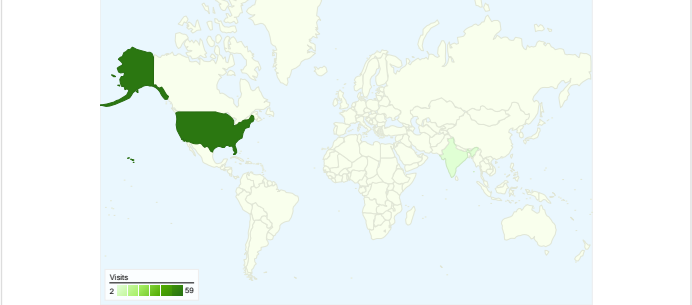

Site Usage

61 Visits **11.48% Bounce Rate**

321 Page Views **00:02:19 Avg. Time on Site**

5.26 Pages/Visit **77.05% % New Visits**

Visitors Overview

Map Overlay world

Traffic Sources Overview

Content Overview

All traffic sources sent a total of 61 visits

-  **24.59%** Direct Traffic
-  **19.67%** Referring Sites
-  **55.74%** Search Engines

- **Search Engines**
34.00 (55.74%)
- **Direct Traffic**
15.00 (24.59%)
- **Referring Sites**
12.00 (19.67%)

Top Traffic Sources

Sources	Visits	% visits
(direct) ((none))	15	24.59%
google (organic)	15	24.59%
msn (organic)	8	13.11%
yahoo (organic)	6	9.84%
live (organic)	4	6.56%

Keywords	Visits	% visits
dutcher creek golf course	11	32.35%
dutcher creek	3	8.82%
dutchercreekgolf.com	2	5.88%
golf + links.htm	2	5.88%
ducher creek golf course	1	2.94%

61 visits came from 2 countries/territories

Site Usage

Visits	Pages/Visit	Avg. Time on Site	% New Visits	Bounce Rate	
61 % of Site Total: 100.00%	5.26 Site Avg: 5.26 (0.00%)	00:02:19 Site Avg: 00:02:19 (0.00%)	77.05% Site Avg: 77.05% (0.00%)	11.48% Site Avg: 11.48% (0.00%)	
Country/Territory	Visits	Pages/Visit	Avg. Time on Site	% New Visits	Bounce Rate
United States	59	5.32	00:02:13	76.27%	10.17%
India	2	3.50	00:05:10	100.00%	50.00%