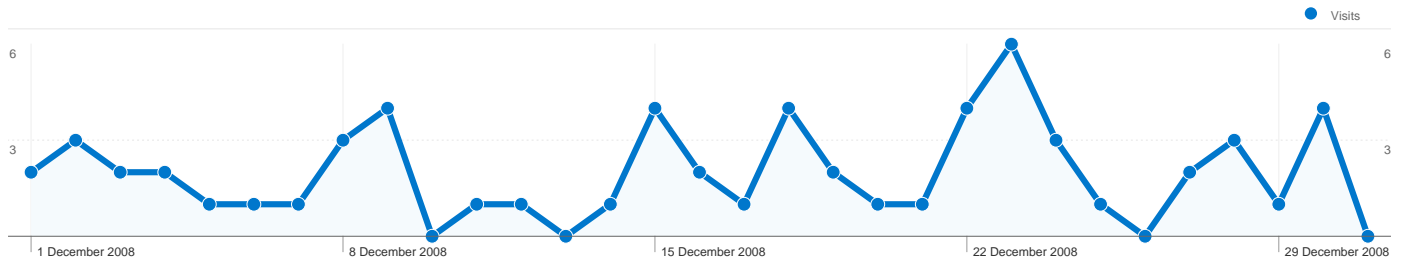

Site Usage

61 Visits **11.48% Bounce Rate**

321 Page Views **00:02:19 Avg. Time on Site**

5.26 Pages/Visit **77.05% % New Visits**

Visitors Overview

Map Overlay world

Traffic Sources Overview

Content Overview

Pages	Page Views	% Page Views
/	63	19.63%
/fees_teetimes.html	44	13.71%
/gallery/gallery1.html	39	12.15%
/course_info.html	30	9.35%
/scorecard.html	16	4.98%

52 people visited this site

61 Visits

52 Absolute Unique Visitors

321 Page Views

5.26 Average Page Views

00:02:19 Time on Site

11.48% Bounce Rate

77.05% New Visits

Technical Profile

Browser	Visits	% visits	Connection Speed	Visits	% visits
Internet Explorer	49	80.33%	Cable	24	39.34%
Firefox	10	16.39%	DSL	16	26.23%
Chrome	1	1.64%	Unknown	13	21.31%
Safari	1	1.64%	T1	8	13.11%

All traffic sources sent a total of 61 visits

-  **24.59%** Direct Traffic
-  **19.67%** Referring Sites
-  **55.74%** Search Engines

- **Search Engines**
34.00 (55.74%)
- **Direct Traffic**
15.00 (24.59%)
- **Referring Sites**
12.00 (19.67%)