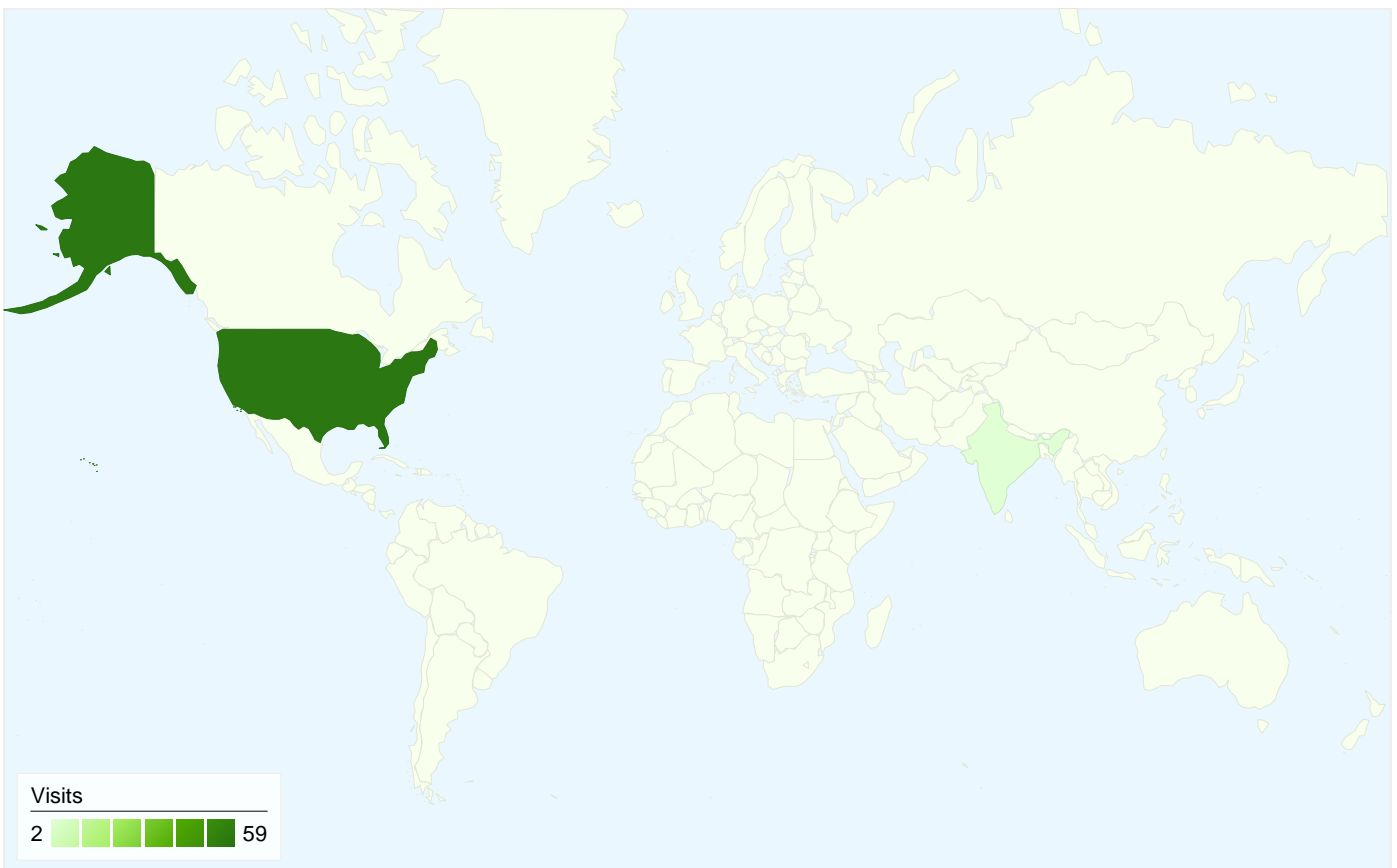

All traffic sources sent a total of 61 visits

-  **24.59%** Direct Traffic
-  **19.67%** Referring Sites
-  **55.74%** Search Engines

- **Search Engines**
34.00 (55.74%)
- **Direct Traffic**
15.00 (24.59%)
- **Referring Sites**
12.00 (19.67%)

Top Traffic Sources

Sources	Visits	% visits
(direct) ((none))	15	24.59%
google (organic)	15	24.59%
msn (organic)	8	13.11%
yahoo (organic)	6	9.84%
live (organic)	4	6.56%

Keywords	Visits	% visits
dutcher creek golf course	11	32.35%
dutcher creek	3	8.82%
dutchercreekgolf.com	2	5.88%
golf + links.htm	2	5.88%
ducher creek golf course	1	2.94%

61 visits came from 2 countries/territories

Site Usage

Visits	Pages/Visit	Avg. Time on Site	% New Visits	Bounce Rate	
61 % of Site Total: 100.00%	5.26 Site Avg: 5.26 (0.00%)	00:02:19 Site Avg: 00:02:19 (0.00%)	77.05% Site Avg: 77.05% (0.00%)	11.48% Site Avg: 11.48% (0.00%)	
Country/Territory	Visits	Pages/Visit	Avg. Time on Site	% New Visits	Bounce Rate
United States	59	5.32	00:02:13	76.27%	10.17%
India	2	3.50	00:05:10	100.00%	50.00%