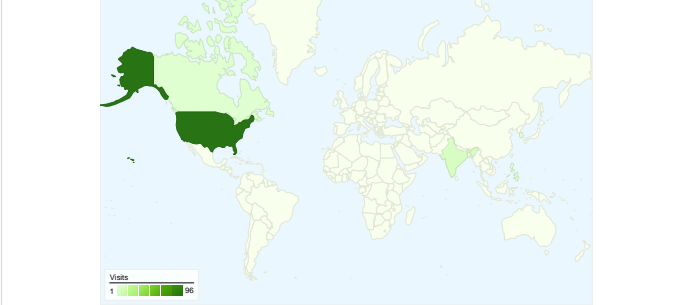

**Site Usage**

**107 Visits**

**17.76% Bounce Rate**

**491 Page Views**

**00:02:56 Avg. Time on Site**

**4.59 Pages/Visit**

**80.37% % New Visits**

**Visitors Overview**

**Map Overlay world**

**Traffic Sources Overview**

**Content Overview**

Pages	Page Views	% Page Views
/	109	22.20%
/fees_teetimes.html	71	14.46%
/gallery/gallery1.html	47	9.57%
/course_info.html	47	9.57%
/scorecard.html	22	4.48%

# Traffic Sources Overview

Comparing to: Site

All traffic sources sent a total of 107 visits

16.82% Direct Traffic

19.63% Referring Sites

63.55% Search Engines

- Search Engines  
68.00 (63.55%)
- Referring Sites  
21.00 (19.63%)
- Direct Traffic  
18.00 (16.82%)

**107 visits came from 6 countries/territories**

Site Usage

Visits	Pages/Visit	Avg. Time on Site	% New Visits	Bounce Rate	
<b>107</b> % of Site Total: 100.00%	<b>4.59</b> Site Avg: 4.59 (0.00%)	<b>00:02:56</b> Site Avg: 00:02:56 (0.00%)	<b>80.37%</b> Site Avg: 80.37% (0.00%)	<b>17.76%</b> Site Avg: 17.76% (0.00%)	
Country/Territory	Visits	Pages/Visit	Avg. Time on Site	% New Visits	Bounce Rate
United States	96	4.89	00:03:00	79.17%	14.58%
India	6	2.00	00:01:23	83.33%	66.67%
Canada	2	2.50	00:02:10	100.00%	0.00%
Philippines	1	1.00	00:00:00	100.00%	100.00%
South Korea	1	2.00	00:00:15	100.00%	0.00%
Ukraine	1	2.00	00:12:16	100.00%	0.00%