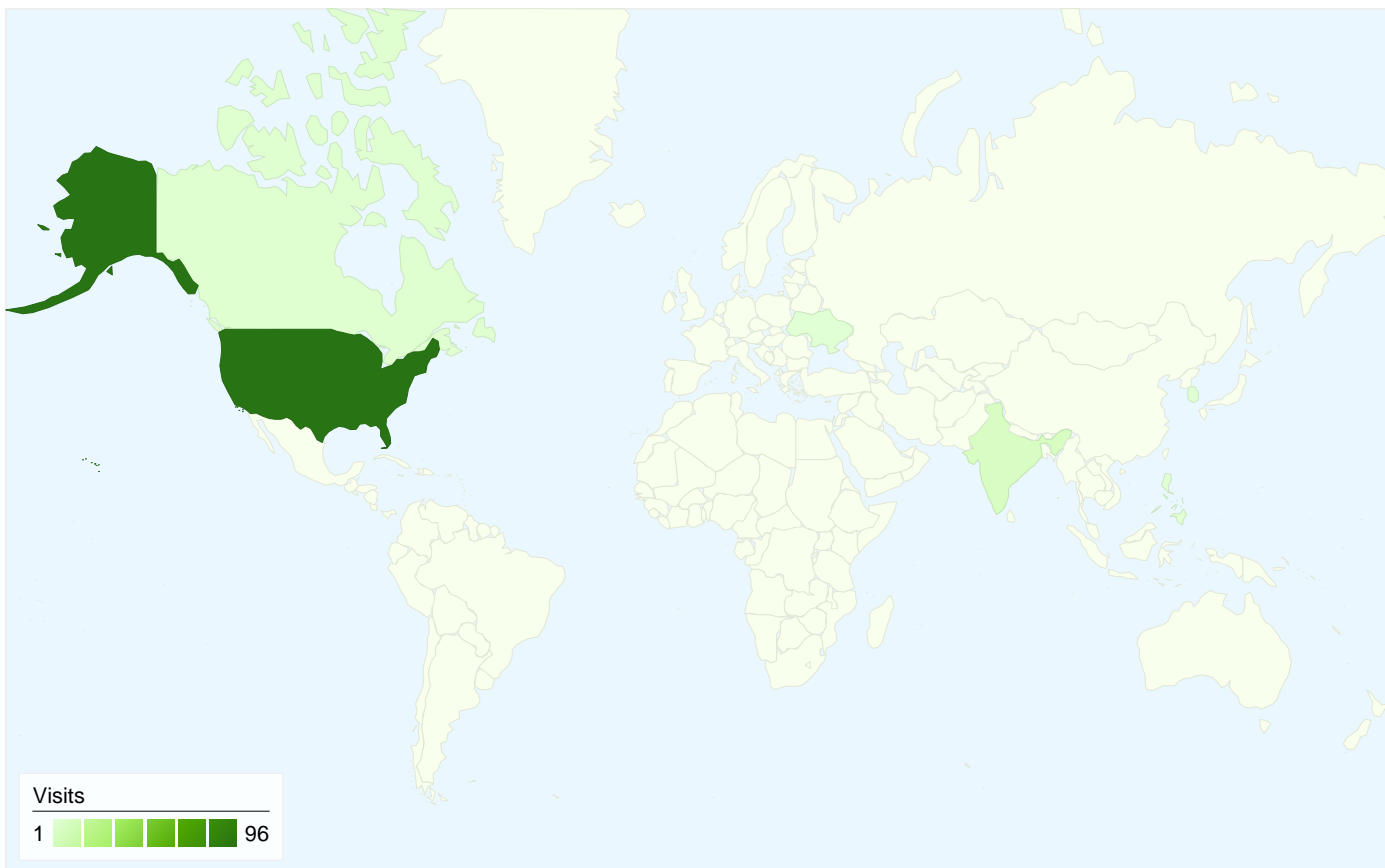

# Traffic Sources Overview

Comparing to: Site

All traffic sources sent a total of 107 visits

16.82% Direct Traffic

19.63% Referring Sites

63.55% Search Engines

- Search Engines  
68.00 (63.55%)
- Referring Sites  
21.00 (19.63%)
- Direct Traffic  
18.00 (16.82%)

## Top Traffic Sources

Sources	Visits	% visits
google (organic)	46	42.99%
(direct) ((none))	18	16.82%
yahoo (organic)	15	14.02%
exploreoregon.com	4	3.74%
msn (organic)	4	3.74%

Keywords	Visits	% visits
dutcher creek golf course	30	44.12%
dutcher creek golf	4	5.88%
dutcher creek golf course	2	2.94%
golf grants pass	2	2.94%
golf grants pass oregon	2	2.94%

**107 visits came from 6 countries/territories**

Site Usage

Visits	Pages/Visit	Avg. Time on Site	% New Visits	Bounce Rate	
<b>107</b> % of Site Total: 100.00%	<b>4.59</b> Site Avg: 4.59 (0.00%)	<b>00:02:56</b> Site Avg: 00:02:56 (0.00%)	<b>80.37%</b> Site Avg: 80.37% (0.00%)	<b>17.76%</b> Site Avg: 17.76% (0.00%)	
Country/Territory	Visits	Pages/Visit	Avg. Time on Site	% New Visits	Bounce Rate
United States	96	4.89	00:03:00	79.17%	14.58%
India	6	2.00	00:01:23	83.33%	66.67%
Canada	2	2.50	00:02:10	100.00%	0.00%
Philippines	1	1.00	00:00:00	100.00%	100.00%
South Korea	1	2.00	00:00:15	100.00%	0.00%
Ukraine	1	2.00	00:12:16	100.00%	0.00%