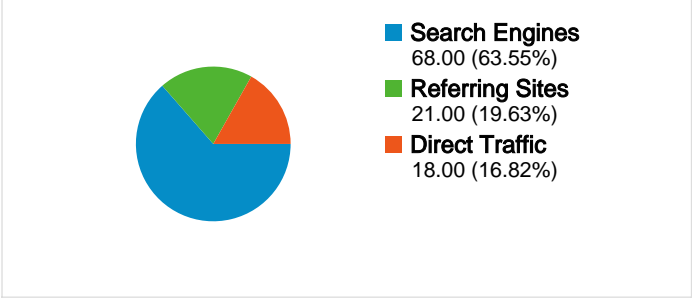

**Site Usage**

**107 Visits**

**17.76% Bounce Rate**

**491 Page Views**

**00:02:56 Avg. Time on Site**

**4.59 Pages/Visit**

**80.37% % New Visits**

**Visitors Overview**

**Map Overlay world**

**Traffic Sources Overview**

**Content Overview**

Pages	Page Views	% Page Views
/	109	22.20%
/fees_teetimes.html	71	14.46%
/gallery/gallery1.html	47	9.57%
/course_info.html	47	9.57%
/scorecard.html	22	4.48%

## 94 people visited this site

107 Visits

94 Absolute Unique Visitors

491 Page Views

4.59 Average Page Views

00:02:56 Time on Site

17.76% Bounce Rate

80.37% New Visits

**107 visits came from 6 countries/territories**

Site Usage

Visits	Pages/Visit	Avg. Time on Site	% New Visits	Bounce Rate	
<b>107</b> % of Site Total: 100.00%	<b>4.59</b> Site Avg: 4.59 (0.00%)	<b>00:02:56</b> Site Avg: 00:02:56 (0.00%)	<b>80.37%</b> Site Avg: 80.37% (0.00%)	<b>17.76%</b> Site Avg: 17.76% (0.00%)	
Country/Territory	Visits	Pages/Visit	Avg. Time on Site	% New Visits	Bounce Rate
United States	96	4.89	00:03:00	79.17%	14.58%
India	6	2.00	00:01:23	83.33%	66.67%
Canada	2	2.50	00:02:10	100.00%	0.00%
Philippines	1	1.00	00:00:00	100.00%	100.00%
South Korea	1	2.00	00:00:15	100.00%	0.00%
Ukraine	1	2.00	00:12:16	100.00%	0.00%