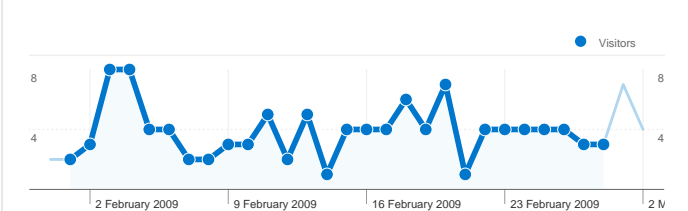

Site Usage

114 Visits

23.68% Bounce Rate

536 Page Views

00:03:18 Avg. Time on Site

4.70 Pages/Visit

84.21% % New Visits

Visitors Overview

99 people visited this site

114 Visits

99 Absolute Unique Visitors

536 Page Views

4.70 Average Page Views

00:03:18 Time on Site

23.68% Bounce Rate

84.21% New Visits

All traffic sources sent a total of 114 visits

-  16.67% Direct Traffic
-  17.54% Referring Sites
-  65.79% Search Engines

- Search Engines
75.00 (65.79%)
- Referring Sites
20.00 (17.54%)
- Direct Traffic
19.00 (16.67%)

114 visits came from 5 countries/territories

Site Usage

Visits	Pages/Visit	Avg. Time on Site	% New Visits	Bounce Rate	
114 % of Site Total: 100.00%	4.70 Site Avg: 4.70 (0.00%)	00:03:18 Site Avg: 00:03:18 (0.00%)	83.33% Site Avg: 84.21% (-1.04%)	23.68% Site Avg: 23.68% (0.00%)	
Country/Territory	Visits	Pages/Visit	Avg. Time on Site	% New Visits	Bounce Rate
United States	107	4.75	00:03:18	83.18%	24.30%
Vietnam	4	2.75	00:04:57	75.00%	25.00%
Poland	1	5.00	00:00:56	100.00%	0.00%
India	1	4.00	00:00:44	100.00%	0.00%
South Korea	1	8.00	00:01:28	100.00%	0.00%