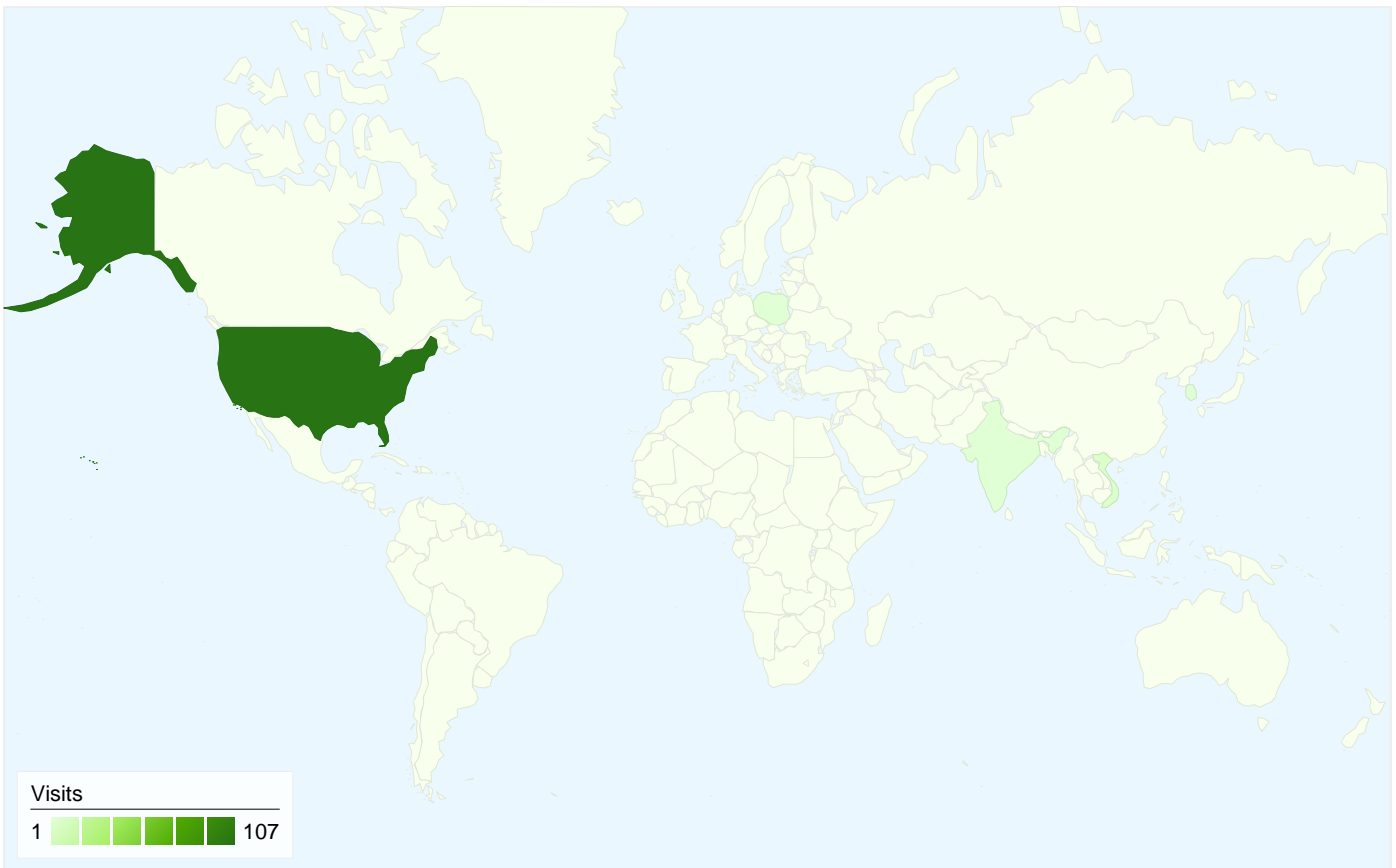

All traffic sources sent a total of 114 visits

-  16.67% Direct Traffic
-  17.54% Referring Sites
-  65.79% Search Engines

- Search Engines
75.00 (65.79%)
- Referring Sites
20.00 (17.54%)
- Direct Traffic
19.00 (16.67%)

Top Traffic Sources

Sources	Visits	% visits	Keywords	Visits	% visits
google (organic)	68	59.65%	dutcher creek golf course	21	28.00%
(direct) ((none))	19	16.67%	dutcher creek golf	9	12.00%
golflink.com (referral)	5	4.39%	dutcher ck golf	4	5.33%
yahoo (organic)	3	2.63%	grants pass golf	4	5.33%
exploreoregonogolf.com	2	1.75%	dutcher creek	2	2.67%

114 visits came from 5 countries/territories

Site Usage

Visits	Pages/Visit	Avg. Time on Site	% New Visits	Bounce Rate	
114 % of Site Total: 100.00%	4.70 Site Avg: 4.70 (0.00%)	00:03:18 Site Avg: 00:03:18 (0.00%)	83.33% Site Avg: 84.21% (-1.04%)	23.68% Site Avg: 23.68% (0.00%)	
Country/Territory	Visits	Pages/Visit	Avg. Time on Site	% New Visits	Bounce Rate
United States	107	4.75	00:03:18	83.18%	24.30%
Vietnam	4	2.75	00:04:57	75.00%	25.00%
Poland	1	5.00	00:00:56	100.00%	0.00%
India	1	4.00	00:00:44	100.00%	0.00%
South Korea	1	8.00	00:01:28	100.00%	0.00%