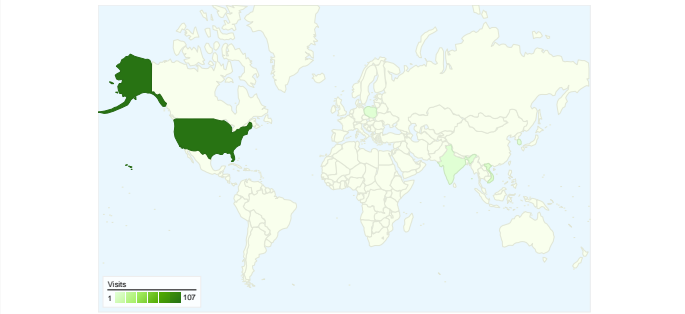

Site Usage

114 Visits

23.68% Bounce Rate

536 Page Views

00:03:18 Avg. Time on Site

4.70 Pages/Visit

84.21% % New Visits

Visitors Overview

Visitors
99

Map Overlay world

Traffic Sources Overview

- **Search Engines**
75.00 (65.79%)
- **Referring Sites**
20.00 (17.54%)
- **Direct Traffic**
19.00 (16.67%)

Content Overview

Pages	Page Views	% Page Views
/	141	26.31%
/fees_teetimes.html	77	14.37%
/gallery/gallery1.html	60	11.19%
/course_info.html	45	8.40%
/scorecard.html	26	4.85%

All traffic sources sent a total of 114 visits

-  16.67% Direct Traffic
-  17.54% Referring Sites
-  65.79% Search Engines

- Search Engines
75.00 (65.79%)
- Referring Sites
20.00 (17.54%)
- Direct Traffic
19.00 (16.67%)

114 visits came from 5 countries/territories

Site Usage

Visits	Pages/Visit	Avg. Time on Site	% New Visits	Bounce Rate	
114 % of Site Total: 100.00%	4.70 Site Avg: 4.70 (0.00%)	00:03:18 Site Avg: 00:03:18 (0.00%)	83.33% Site Avg: 84.21% (-1.04%)	23.68% Site Avg: 23.68% (0.00%)	
Country/Territory	Visits	Pages/Visit	Avg. Time on Site	% New Visits	Bounce Rate
United States	107	4.75	00:03:18	83.18%	24.30%
Vietnam	4	2.75	00:04:57	75.00%	25.00%
Poland	1	5.00	00:00:56	100.00%	0.00%
India	1	4.00	00:00:44	100.00%	0.00%
South Korea	1	8.00	00:01:28	100.00%	0.00%