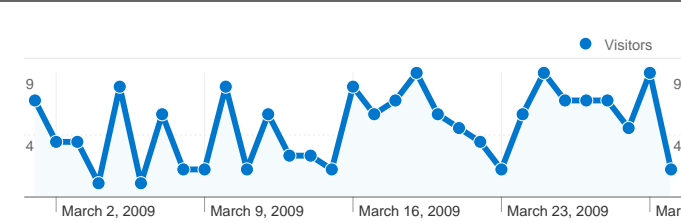

**Site Usage**

**164** Visits

**12.20%** Bounce Rate

**970** Pageviews

**00:03:54** Avg. Time on Site

**5.91** Pages/Visit

**82.93%** % New Visits

**Visitors Overview**

**149 people visited this site**

**164 Visits**

**149 Absolute Unique Visitors**

**970 Pageviews**

**5.91 Average Pageviews**

**00:03:54 Time on Site**

**12.20% Bounce Rate**

**82.93% New Visits**

**164 visits came from 7 countries/territories**

Site Usage						
Visits	Pages/Visit	Avg. Time on Site	% New Visits	Bounce Rate		
<b>164</b> % of Site Total: 100.00%	<b>5.91</b> Site Avg: 5.91 (0.00%)	<b>00:03:54</b> Site Avg: 00:03:54 (0.00%)	<b>82.93%</b> Site Avg: 82.93% (0.00%)	<b>12.20%</b> Site Avg: 12.20% (0.00%)		
Country/Territory	Visits	Pages/Visit	Avg. Time on Site	% New Visits	Bounce Rate	
United States	<b>158</b>	6.04	00:04:00	82.28%	12.03%	
Argentina	<b>1</b>	2.00	00:00:06	100.00%	0.00%	
Philippines	<b>1</b>	6.00	00:03:01	100.00%	0.00%	
China	<b>1</b>	2.00	00:00:04	100.00%	0.00%	
Denmark	<b>1</b>	2.00	00:01:59	100.00%	0.00%	
United Kingdom	<b>1</b>	2.00	00:00:10	100.00%	0.00%	
Vietnam	<b>1</b>	1.00	00:00:00	100.00%	100.00%	
1 - 7 of 7						

Pages on this site were viewed a total of 970 times

970 Pageviews

670 Unique Views

12.20% Bounce Rate