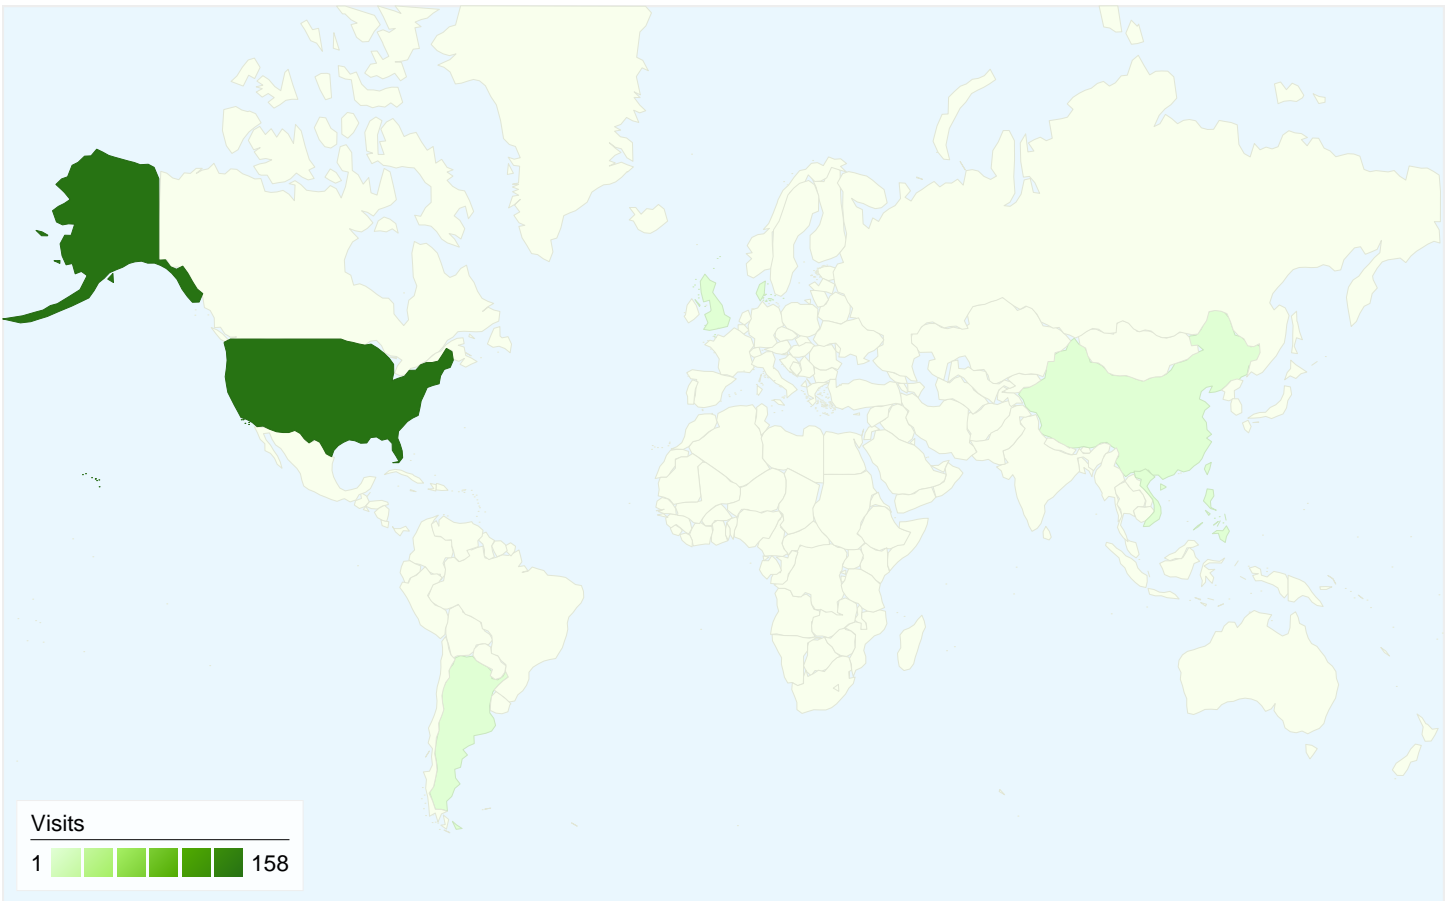

# Traffic Sources Overview

Mar 1, 2009 - Mar 31, 2009

Comparing to: Site

All traffic sources sent a total of 164 visits

20.12% Direct Traffic

15.85% Referring Sites

64.02% Search Engines

- Search Engines  
105.00 (64.02%)
- Direct Traffic  
33.00 (20.12%)
- Referring Sites  
26.00 (15.85%)

## Top Traffic Sources

Sources	Visits	% visits
google (organic)	70	42.68%
(direct) ((none))	33	20.12%
yahoo (organic)	20	12.20%
msn (organic)	13	7.93%
exploreoregongolf.com	6	3.66%

Keywords	Visits	% visits
dutcher creek golf course	34	32.38%
dutcher creek golf	11	10.48%
dutcher creek	3	2.86%
golf grants pass oregon	3	2.86%
ducher creek golf	2	1.90%

**164 visits came from 7 countries/territories**

Site Usage						
Visits	Pages/Visit	Avg. Time on Site	% New Visits	Bounce Rate		
<b>164</b> % of Site Total: 100.00%	<b>5.91</b> Site Avg: 5.91 (0.00%)	<b>00:03:54</b> Site Avg: 00:03:54 (0.00%)	<b>82.93%</b> Site Avg: 82.93% (0.00%)	<b>12.20%</b> Site Avg: 12.20% (0.00%)		
Country/Territory	Visits	Pages/Visit	Avg. Time on Site	% New Visits	Bounce Rate	
United States	<b>158</b>	6.04	00:04:00	82.28%	12.03%	
Argentina	<b>1</b>	2.00	00:00:06	100.00%	0.00%	
Philippines	<b>1</b>	6.00	00:03:01	100.00%	0.00%	
China	<b>1</b>	2.00	00:00:04	100.00%	0.00%	
Denmark	<b>1</b>	2.00	00:01:59	100.00%	0.00%	
United Kingdom	<b>1</b>	2.00	00:00:10	100.00%	0.00%	
Vietnam	<b>1</b>	1.00	00:00:00	100.00%	100.00%	
1 - 7 of 7						