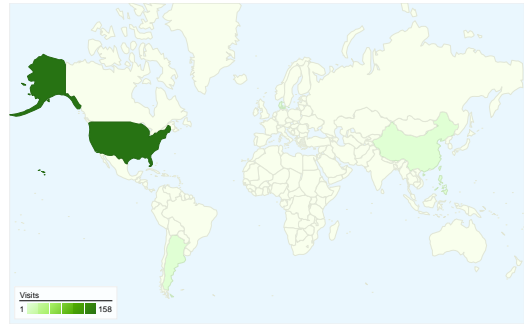

**Site Usage**

**164** Visits

**12.20%** Bounce Rate

**970** Pageviews

**00:03:54** Avg. Time on Site

**5.91** Pages/Visit

**82.93%** % New Visits

**Visitors Overview**

**Visitors**  
**149**

**Map Overlay world**

**Traffic Sources Overview**

**Content Overview**

Pages	Pageviews	% Pageviews
/	210	21.65%
/fees_teetimes.html	111	11.44%
/gallery/gallery1.html	100	10.31%
/course_info.html	98	10.10%
/index.html	48	4.95%

## Top Traffic Sources

Sources	Visits	% visits
google (organic)	70	42.68%
(direct) ((none))	33	20.12%
yahoo (organic)	20	12.20%
msn (organic)	13	7.93%
exploreoregongolf.com	6	3.66%

Keywords	Visits	% visits
dutcher creek golf course	34	32.38%
dutcher creek golf	11	10.48%
dutcher creek	3	2.86%
golf grants pass oregon	3	2.86%
ducher creek golf	2	1.90%

**164 visits came from 7 countries/territories**

Site Usage						
Visits	Pages/Visit	Avg. Time on Site	% New Visits	Bounce Rate		
<b>164</b> % of Site Total: 100.00%	<b>5.91</b> Site Avg: 5.91 (0.00%)	<b>00:03:54</b> Site Avg: 00:03:54 (0.00%)	<b>82.93%</b> Site Avg: 82.93% (0.00%)	<b>12.20%</b> Site Avg: 12.20% (0.00%)		
Country/Territory	Visits	Pages/Visit	Avg. Time on Site	% New Visits	Bounce Rate	
United States	<b>158</b>	6.04	00:04:00	82.28%	12.03%	
Argentina	<b>1</b>	2.00	00:00:06	100.00%	0.00%	
Philippines	<b>1</b>	6.00	00:03:01	100.00%	0.00%	
China	<b>1</b>	2.00	00:00:04	100.00%	0.00%	
Denmark	<b>1</b>	2.00	00:01:59	100.00%	0.00%	
United Kingdom	<b>1</b>	2.00	00:00:10	100.00%	0.00%	
Vietnam	<b>1</b>	1.00	00:00:00	100.00%	100.00%	
1 - 7 of 7						