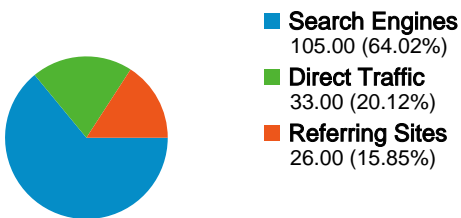

Traffic Sources Overview

Content Overview

Pages	Pageviews	% Pageviews
/	210	21.65%
/fees_teetimes.html	111	11.44%
/gallery/gallery1.html	100	10.31%
/course_info.html	98	10.10%
/index.html	48	4.95%