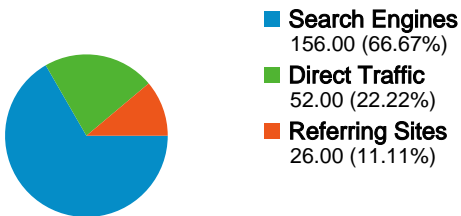

**Site Usage**

**234 Visits**

**8.97% Bounce Rate**

**1,290 Pageviews**

**00:04:01 Avg. Time on Site**

**5.51 Pages/Visit**

**79.49% % New Visits**

**Visitors Overview**

**Visitors**  
**200**

**Map Overlay world**

**Traffic Sources Overview**

**Content Overview**

Pages	Pageviews	% Pageviews
/	269	20.85%
/fees_teetimes.html	175	13.57%
/gallery/gallery1.html	130	10.08%
/course_info.html	94	7.29%
/index.html	71	5.50%

## 200 people visited this site

**234** Visits

**200** Absolute Unique Visitors

**1,290** Pageviews

**5.51** Average Pageviews

**00:04:01** Time on Site

**8.97%** Bounce Rate

**79.49%** New Visits

**234 visits came from 5 countries/territories**

Site Usage

<b>Visits</b> <b>234</b> % of Site Total: 100.00%	<b>Pages/Visit</b> <b>5.51</b> Site Avg: 5.51 (0.00%)	<b>Avg. Time on Site</b> <b>00:04:01</b> Site Avg: 00:04:01 (0.00%)	<b>% New Visits</b> <b>79.49%</b> Site Avg: 79.49% (0.00%)	<b>Bounce Rate</b> <b>8.97%</b> Site Avg: 8.97% (0.00%)	
Country/Territory	Visits	Pages/Visit	Avg. Time on Site	% New Visits	Bounce Rate
United States	226	5.58	00:03:58	79.65%	9.29%
Canada	4	2.25	00:00:26	75.00%	0.00%
Vietnam	2	4.50	00:20:34	50.00%	0.00%
Netherlands	1	7.00	00:00:58	100.00%	0.00%
South Korea	1	5.00	00:00:43	100.00%	0.00%