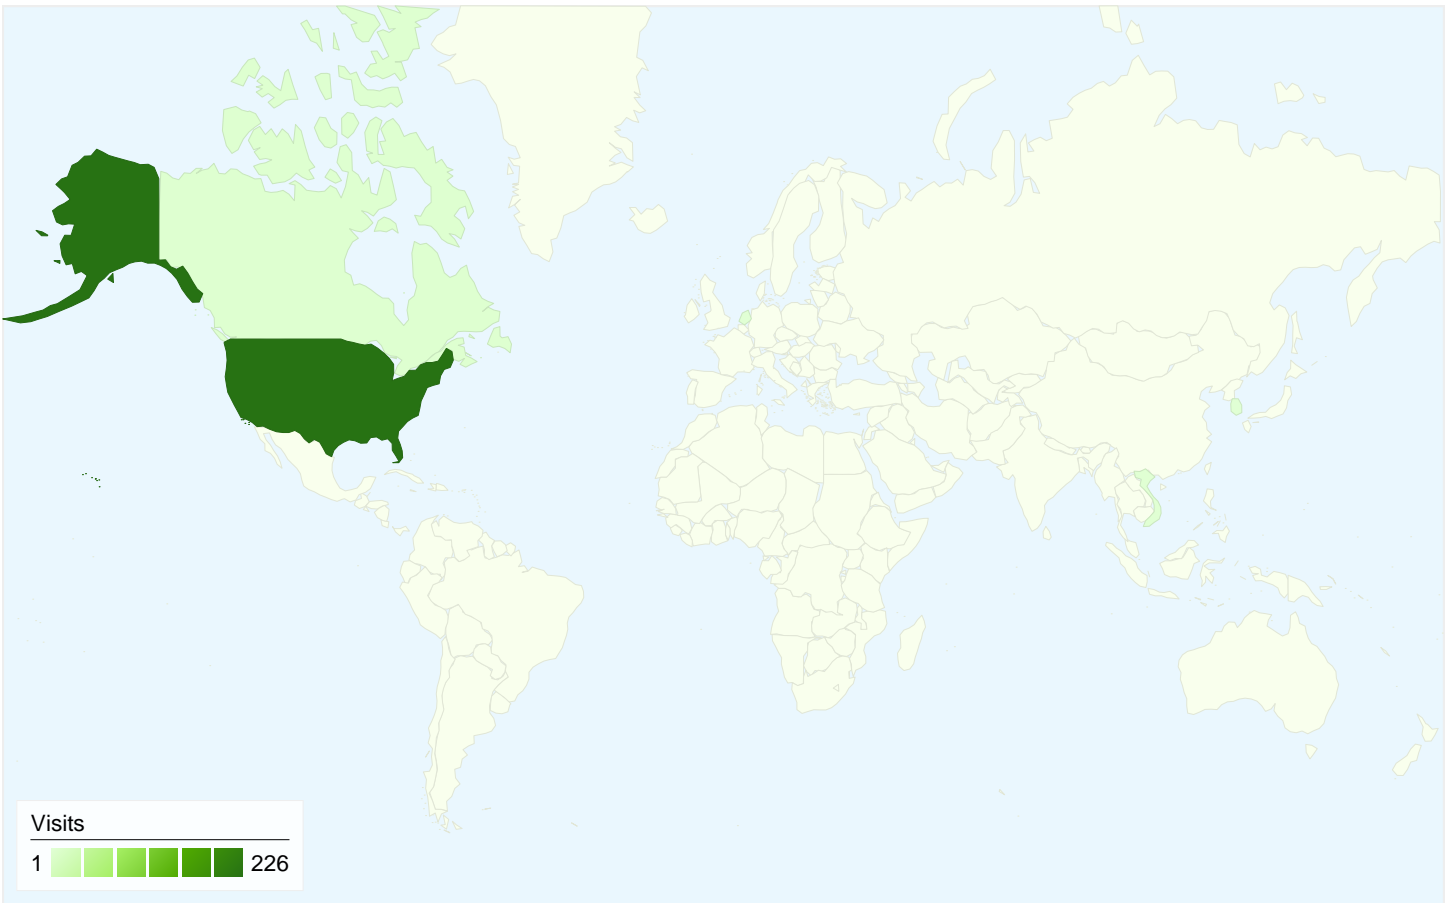

All traffic sources sent a total of 234 visits

22.22% Direct Traffic

11.11% Referring Sites

66.67% Search Engines

- Search Engines  
156.00 (66.67%)
- Direct Traffic  
52.00 (22.22%)
- Referring Sites  
26.00 (11.11%)

**234 visits came from 5 countries/territories**

Site Usage

<b>Visits</b> <b>234</b> % of Site Total: 100.00%	<b>Pages/Visit</b> <b>5.51</b> Site Avg: 5.51 (0.00%)	<b>Avg. Time on Site</b> <b>00:04:01</b> Site Avg: 00:04:01 (0.00%)	<b>% New Visits</b> <b>79.49%</b> Site Avg: 79.49% (0.00%)	<b>Bounce Rate</b> <b>8.97%</b> Site Avg: 8.97% (0.00%)	
Country/Territory	Visits	Pages/Visit	Avg. Time on Site	% New Visits	Bounce Rate
United States	226	5.58	00:03:58	79.65%	9.29%
Canada	4	2.25	00:00:26	75.00%	0.00%
Vietnam	2	4.50	00:20:34	50.00%	0.00%
Netherlands	1	7.00	00:00:58	100.00%	0.00%
South Korea	1	5.00	00:00:43	100.00%	0.00%