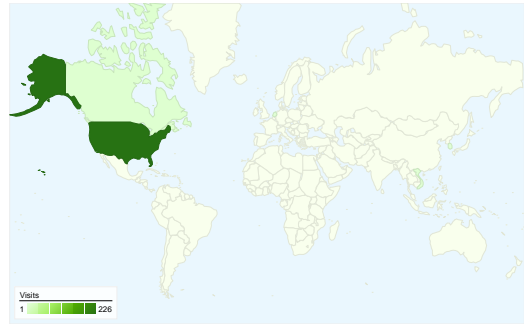

**Site Usage**

**234 Visits**

**8.97% Bounce Rate**

**1,290 Pageviews**

**00:04:01 Avg. Time on Site**

**5.51 Pages/Visit**

**79.49% % New Visits**

**Visitors Overview**

**Visitors**  
**200**

**Map Overlay world**

**Traffic Sources Overview**

**Content Overview**

Pages	Pageviews	% Pageviews
/	269	20.85%
/fees_teetimes.html	175	13.57%
/gallery/gallery1.html	130	10.08%
/course_info.html	94	7.29%
/index.html	71	5.50%

All traffic sources sent a total of 234 visits

22.22% Direct Traffic

11.11% Referring Sites

66.67% Search Engines

- Search Engines  
156.00 (66.67%)
- Direct Traffic  
52.00 (22.22%)
- Referring Sites  
26.00 (11.11%)

**234 visits came from 5 countries/territories**

Site Usage

<b>Visits</b> <b>234</b> % of Site Total: 100.00%	<b>Pages/Visit</b> <b>5.51</b> Site Avg: 5.51 (0.00%)	<b>Avg. Time on Site</b> <b>00:04:01</b> Site Avg: 00:04:01 (0.00%)	<b>% New Visits</b> <b>79.49%</b> Site Avg: 79.49% (0.00%)	<b>Bounce Rate</b> <b>8.97%</b> Site Avg: 8.97% (0.00%)	
Country/Territory	Visits	Pages/Visit	Avg. Time on Site	% New Visits	Bounce Rate
United States	226	5.58	00:03:58	79.65%	9.29%
Canada	4	2.25	00:00:26	75.00%	0.00%
Vietnam	2	4.50	00:20:34	50.00%	0.00%
Netherlands	1	7.00	00:00:58	100.00%	0.00%
South Korea	1	5.00	00:00:43	100.00%	0.00%