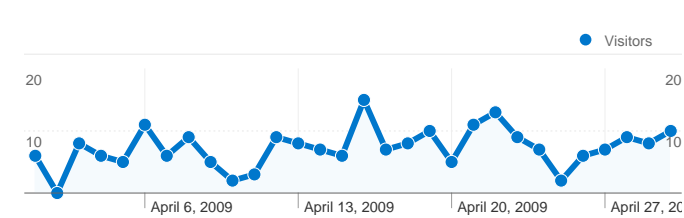

**Site Usage**

**234 Visits**

**8.97% Bounce Rate**

**1,290 Pageviews**

**00:04:01 Avg. Time on Site**

**5.51 Pages/Visit**

**79.49% % New Visits**

**Visitors Overview**

## 200 people visited this site

**234** Visits

**200** Absolute Unique Visitors

**1,290** Pageviews

**5.51** Average Pageviews

**00:04:01** Time on Site

**8.97%** Bounce Rate

**79.49%** New Visits

**234 visits came from 5 countries/territories**

Site Usage

<b>Visits</b> <b>234</b> % of Site Total: 100.00%	<b>Pages/Visit</b> <b>5.51</b> Site Avg: 5.51 (0.00%)	<b>Avg. Time on Site</b> <b>00:04:01</b> Site Avg: 00:04:01 (0.00%)	<b>% New Visits</b> <b>79.49%</b> Site Avg: 79.49% (0.00%)	<b>Bounce Rate</b> <b>8.97%</b> Site Avg: 8.97% (0.00%)	
Country/Territory	Visits	Pages/Visit	Avg. Time on Site	% New Visits	Bounce Rate
United States	226	5.58	00:03:58	79.65%	9.29%
Canada	4	2.25	00:00:26	75.00%	0.00%
Vietnam	2	4.50	00:20:34	50.00%	0.00%
Netherlands	1	7.00	00:00:58	100.00%	0.00%
South Korea	1	5.00	00:00:43	100.00%	0.00%

Pages on this site were viewed a total of 1,290 times

1,290 Pageviews

980 Unique Views

8.97% Bounce Rate