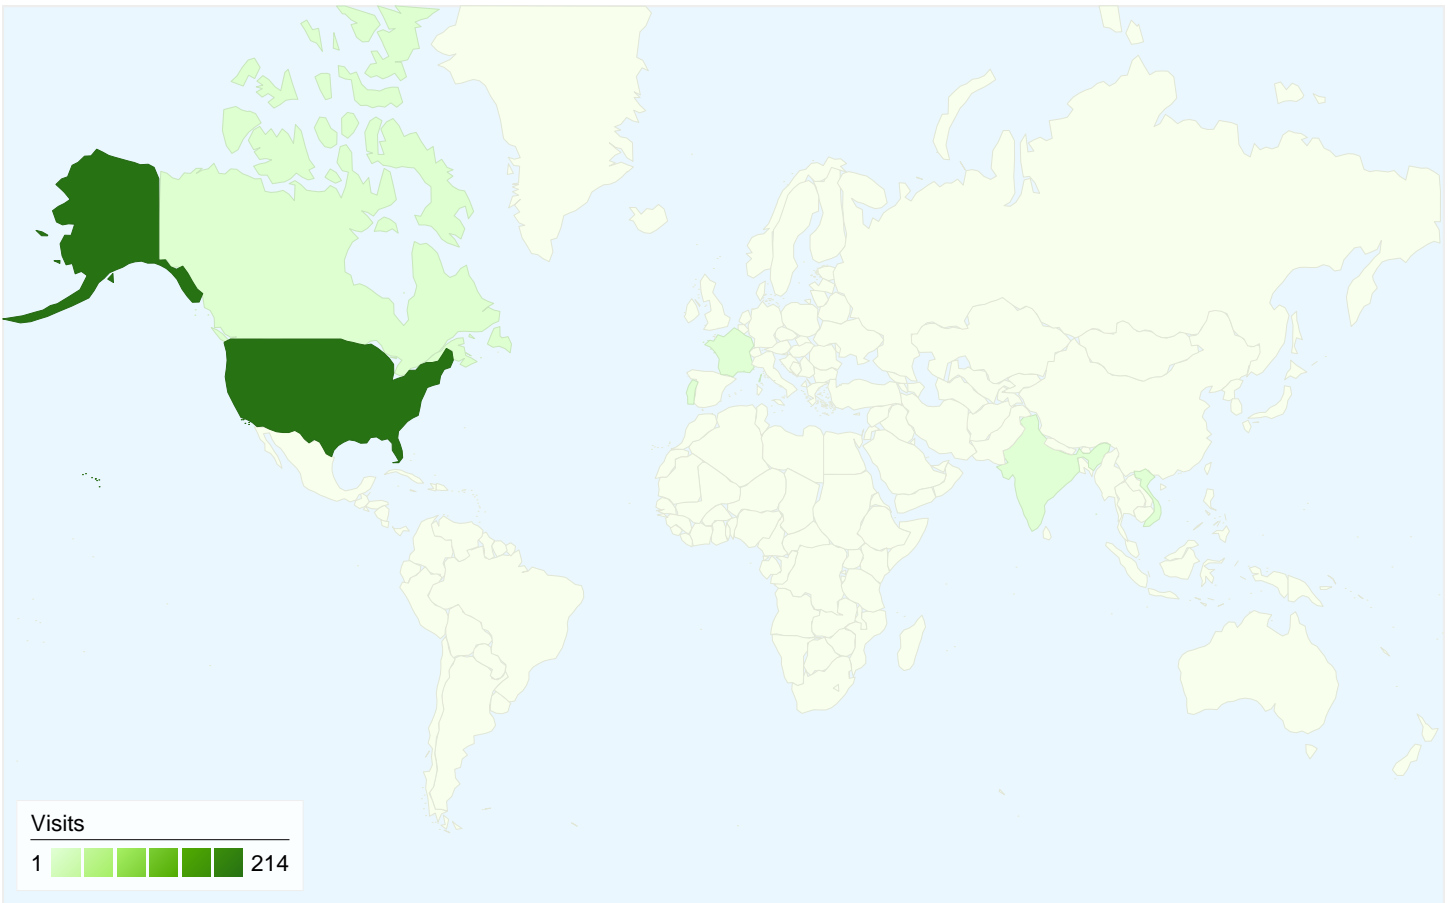

188 people visited this site

222 Visits

188 Absolute Unique Visitors

1,353 Pageviews

6.09 Average Pageviews

00:04:40 Time on Site

6.76% Bounce Rate

77.93% New Visits

All traffic sources sent a total of 222 visits

 15.77% Direct Traffic

 12.61% Referring Sites

 71.62% Search Engines

- Search Engines
159.00 (71.62%)
- Direct Traffic
35.00 (15.77%)
- Referring Sites
28.00 (12.61%)

Top Traffic Sources

Sources	Visits	% visits
google (organic)	106	47.75%
(direct) ((none))	35	15.77%
yahoo (organic)	28	12.61%
msn (organic)	14	6.31%
live (organic)	9	4.05%

Keywords	Visits	% visits
dutcher creek golf course	53	33.33%
dutcher creek golf	14	8.81%
grants pass golf courses	6	3.77%
grants pass oregon golf	5	3.14%
golf grants pass oregon	4	2.52%

222 visits came from 6 countries/territories

Site Usage

Visits 222 % of Site Total: 100.00%	Pages/Visit 6.09 Site Avg: 6.09 (0.00%)	Avg. Time on Site 00:04:40 Site Avg: 00:04:40 (0.00%)	% New Visits 77.93% Site Avg: 77.93% (0.00%)	Bounce Rate 6.76% Site Avg: 6.76% (0.00%)	
Country/Territory	Visits	Pages/Visit	Avg. Time on Site	% New Visits	Bounce Rate
United States	214	6.09	00:04:45	77.57%	7.01%
Canada	4	4.25	00:00:50	75.00%	0.00%
Portugal	1	2.00	00:00:12	100.00%	0.00%
India	1	9.00	00:06:06	100.00%	0.00%
France	1	16.00	00:03:43	100.00%	0.00%
Vietnam	1	5.00	00:05:57	100.00%	0.00%