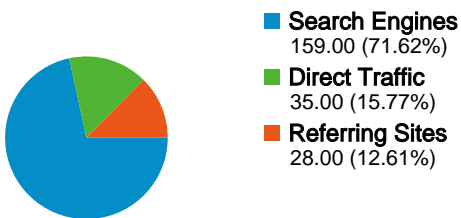

Traffic Sources Overview

Content Overview

Pages	Pageviews	% Pageviews
/	268	19.81%
/fees_teetimes.html	213	15.74%
/gallery/gallery1.html	154	11.38%
/course_info.html	124	9.16%
/scorecard.html	70	5.17%