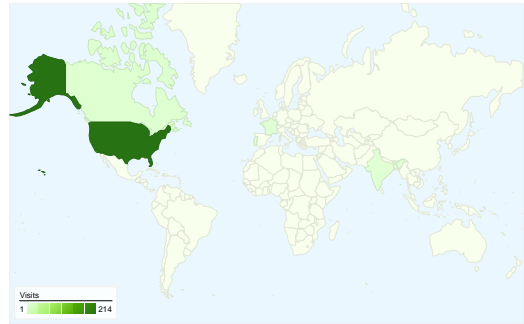

Map Overlay world