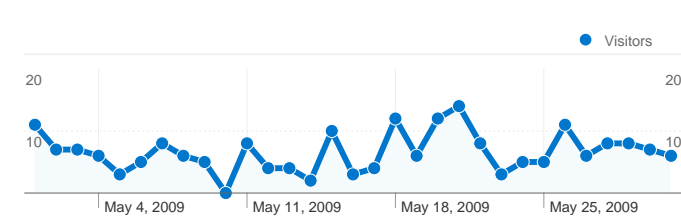

Site Usage

222 Visits

6.76% Bounce Rate

1,353 Pageviews

00:04:40 Avg. Time on Site

6.09 Pages/Visit

77.93% % New Visits

Visitors Overview

188 people visited this site

222 Visits

188 Absolute Unique Visitors

1,353 Pageviews

6.09 Average Pageviews

00:04:40 Time on Site

6.76% Bounce Rate

77.93% New Visits

All traffic sources sent a total of 222 visits

 15.77% Direct Traffic

 12.61% Referring Sites

 71.62% Search Engines

- Search Engines
159.00 (71.62%)
- Direct Traffic
35.00 (15.77%)
- Referring Sites
28.00 (12.61%)

222 visits came from 6 countries/territories

Site Usage

Visits 222 % of Site Total: 100.00%	Pages/Visit 6.09 Site Avg: 6.09 (0.00%)	Avg. Time on Site 00:04:40 Site Avg: 00:04:40 (0.00%)	% New Visits 77.93% Site Avg: 77.93% (0.00%)	Bounce Rate 6.76% Site Avg: 6.76% (0.00%)	
Country/Territory	Visits	Pages/Visit	Avg. Time on Site	% New Visits	Bounce Rate
United States	214	6.09	00:04:45	77.57%	7.01%
Canada	4	4.25	00:00:50	75.00%	0.00%
Portugal	1	2.00	00:00:12	100.00%	0.00%
India	1	9.00	00:06:06	100.00%	0.00%
France	1	16.00	00:03:43	100.00%	0.00%
Vietnam	1	5.00	00:05:57	100.00%	0.00%