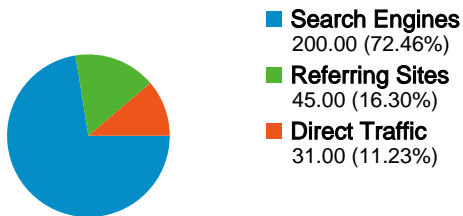

Traffic Sources Overview

Content Overview

Pages	Pageviews	% Pageviews
/	338	21.46%
/fees_teetimes.html	269	17.08%
/gallery/gallery1.html	198	12.57%
/course_info.html	137	8.70%
/index.html	74	4.70%