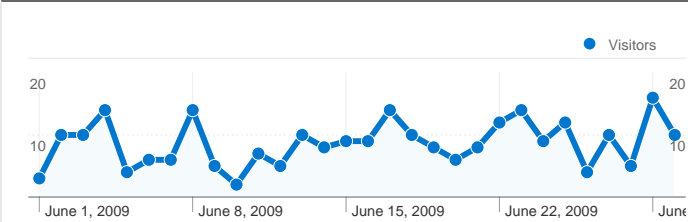

Site Usage

276 Visits

8.33% Bounce Rate

1,575 Pageviews

00:04:05 Avg. Time on Site

5.71 Pages/Visit

79.35% % New Visits

Visitors Overview

229 people visited this site

276 Visits

229 Absolute Unique Visitors

1,575 Pageviews

5.71 Average Pageviews

00:04:05 Time on Site

8.33% Bounce Rate

79.35% New Visits

276 visits came from 5 countries/territories

Site Usage

Country/Territory	Visits	Pages/Visit	Avg. Time on Site	% New Visits	Bounce Rate
Visits 276 % of Site Total: 100.00%	Pages/Visit 5.71 Site Avg: 5.71 (0.00%)	Avg. Time on Site 00:04:05 Site Avg: 00:04:05 (0.00%)	% New Visits 79.35% Site Avg: 79.35% (0.00%)	Bounce Rate 8.33% Site Avg: 8.33% (0.00%)	
United States	272	5.71	00:04:04	79.04%	8.46%
China	1	4.00	00:16:14	100.00%	0.00%
United Kingdom	1	6.00	00:01:28	100.00%	0.00%
Canada	1	7.00	00:01:54	100.00%	0.00%
Philippines	1	5.00	00:01:19	100.00%	0.00%