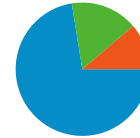

Technical Profile

Browser	Visits	% visits	Connection Speed	Visits	% visits
Internet Explorer	198	71.74%	Cable	106	38.41%
Firefox	56	20.29%	DSL	86	31.16%
Safari	16	5.80%	Unknown	62	22.46%
Chrome	4	1.45%	T1	17	6.16%
Opera Mini	1	0.36%	OC3	3	1.09%

All traffic sources sent a total of 276 visits

 11.23% Direct Traffic

 16.30% Referring Sites

 72.46% Search Engines

- Search Engines
200.00 (72.46%)
- Referring Sites
45.00 (16.30%)
- Direct Traffic
31.00 (11.23%)