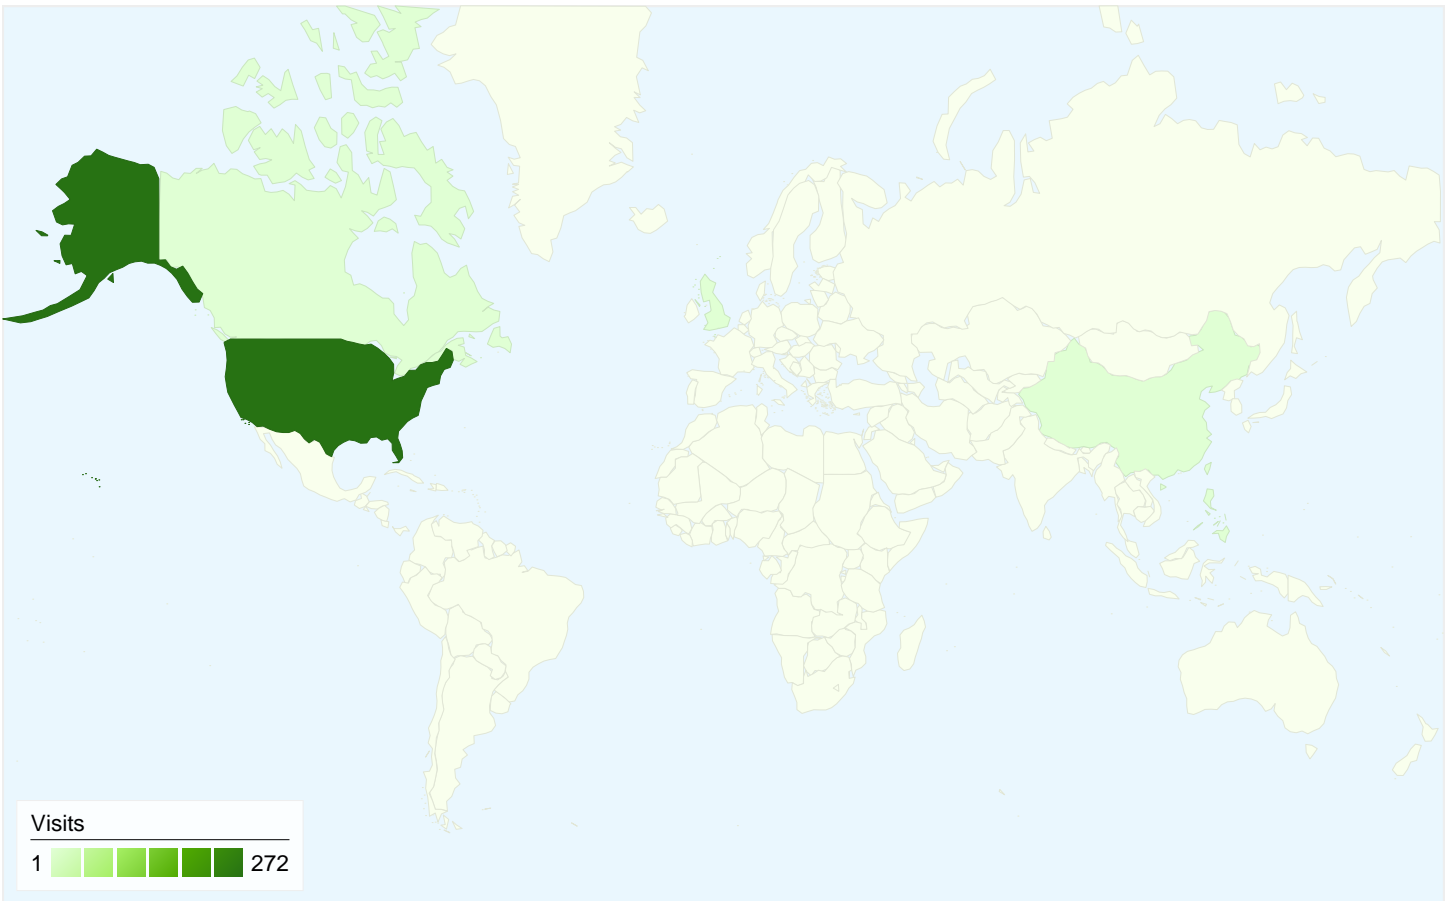

229 people visited this site

276 Visits

229 Absolute Unique Visitors

1,575 Pageviews

5.71 Average Pageviews

00:04:05 Time on Site

8.33% Bounce Rate

79.35% New Visits

All traffic sources sent a total of 276 visits

 11.23% Direct Traffic

 16.30% Referring Sites

 72.46% Search Engines

- Search Engines
200.00 (72.46%)
- Referring Sites
45.00 (16.30%)
- Direct Traffic
31.00 (11.23%)

276 visits came from 5 countries/territories

Site Usage

Country/Territory	Visits	Pages/Visit	Avg. Time on Site	% New Visits	Bounce Rate
Visits 276 % of Site Total: 100.00%	Pages/Visit 5.71 Site Avg: 5.71 (0.00%)	Avg. Time on Site 00:04:05 Site Avg: 00:04:05 (0.00%)	% New Visits 79.35% Site Avg: 79.35% (0.00%)	Bounce Rate 8.33% Site Avg: 8.33% (0.00%)	
United States	272	5.71	00:04:04	79.04%	8.46%
China	1	4.00	00:16:14	100.00%	0.00%
United Kingdom	1	6.00	00:01:28	100.00%	0.00%
Canada	1	7.00	00:01:54	100.00%	0.00%
Philippines	1	5.00	00:01:19	100.00%	0.00%