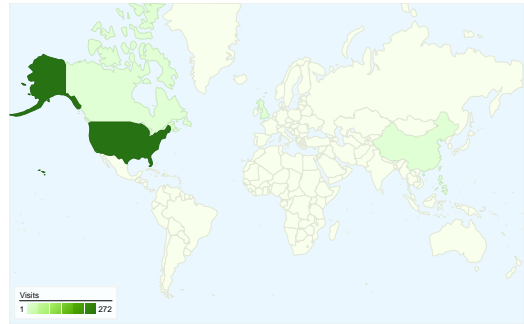

Site Usage

276 Visits

8.33% Bounce Rate

1,575 Pageviews

00:04:05 Avg. Time on Site

5.71 Pages/Visit

79.35% % New Visits

Visitors Overview

Visitors
229

Map Overlay world

Traffic Sources Overview

Content Overview

Pages	Pageviews	% Pageviews
/	338	21.46%
/fees_teetimes.html	269	17.08%
/gallery/gallery1.html	198	12.57%
/course_info.html	137	8.70%
/index.html	74	4.70%

All traffic sources sent a total of 276 visits

 11.23% Direct Traffic

 16.30% Referring Sites

 72.46% Search Engines

- Search Engines
200.00 (72.46%)
- Referring Sites
45.00 (16.30%)
- Direct Traffic
31.00 (11.23%)

276 visits came from 5 countries/territories

Site Usage

Country/Territory	Visits	Pages/Visit	Avg. Time on Site	% New Visits	Bounce Rate
Visits 276 % of Site Total: 100.00%	Pages/Visit 5.71 Site Avg: 5.71 (0.00%)	Avg. Time on Site 00:04:05 Site Avg: 00:04:05 (0.00%)	% New Visits 79.35% Site Avg: 79.35% (0.00%)	Bounce Rate 8.33% Site Avg: 8.33% (0.00%)	
United States	272	5.71	00:04:04	79.04%	8.46%
China	1	4.00	00:16:14	100.00%	0.00%
United Kingdom	1	6.00	00:01:28	100.00%	0.00%
Canada	1	7.00	00:01:54	100.00%	0.00%
Philippines	1	5.00	00:01:19	100.00%	0.00%