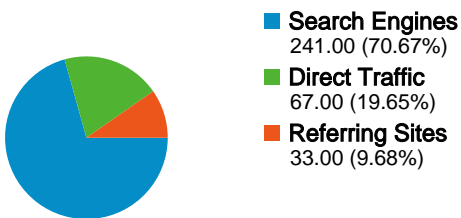

Traffic Sources Overview

Content Overview

Pages	Pageviews	% Pageviews
/	442	22.91%
/fees_teetimes.html	286	14.83%
/gallery/gallery1.html	184	9.54%
/course_info.html	159	8.24%
/scorecard.html	94	4.87%