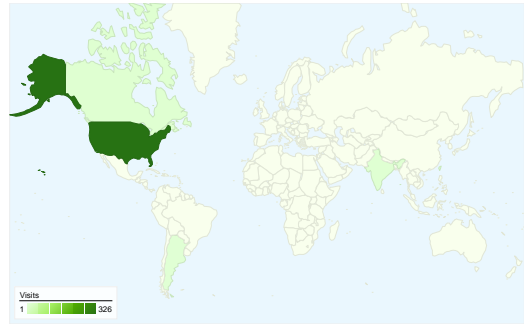

Visitors
283

Map Overlay world

Traffic Sources Overview

Content Overview

Pages	Pageviews	% Pageviews
/	442	22.91%
/fees_teetimes.html	286	14.83%
/gallery/gallery1.html	184	9.54%
/course_info.html	159	8.24%
/scorecard.html	94	4.87%

283 people visited this site

341 Visits

283 Absolute Unique Visitors

1,929 Pageviews

5.66 Average Pageviews

00:03:42 Time on Site

14.08% Bounce Rate

79.18% New Visits

All traffic sources sent a total of 341 visits

-  **19.65%** Direct Traffic
-  **9.68%** Referring Sites
-  **70.67%** Search Engines

- **Search Engines**
241.00 (70.67%)
- **Direct Traffic**
67.00 (19.65%)
- **Referring Sites**
33.00 (9.68%)

341 visits came from 7 countries/territories

Site Usage

Visits 341 % of Site Total: 100.00%	Pages/Visit 5.66 Site Avg: 5.66 (0.00%)	Avg. Time on Site 00:03:42 Site Avg: 00:03:42 (0.00%)	% New Visits 79.18% Site Avg: 79.18% (0.00%)	Bounce Rate 14.08% Site Avg: 14.08% (0.00%)	
Country/Territory	Visits	Pages/Visit	Avg. Time on Site	% New Visits	Bounce Rate
United States	326	5.76	00:03:51	78.53%	13.80%
Taiwan	5	2.20	00:00:21	100.00%	40.00%
Canada	4	5.75	00:00:47	75.00%	0.00%
India	3	2.33	00:00:16	100.00%	33.33%
Argentina	1	3.00	00:00:46	100.00%	0.00%
United Kingdom	1	5.00	00:02:01	100.00%	0.00%
Philippines	1	2.00	00:00:06	100.00%	0.00%