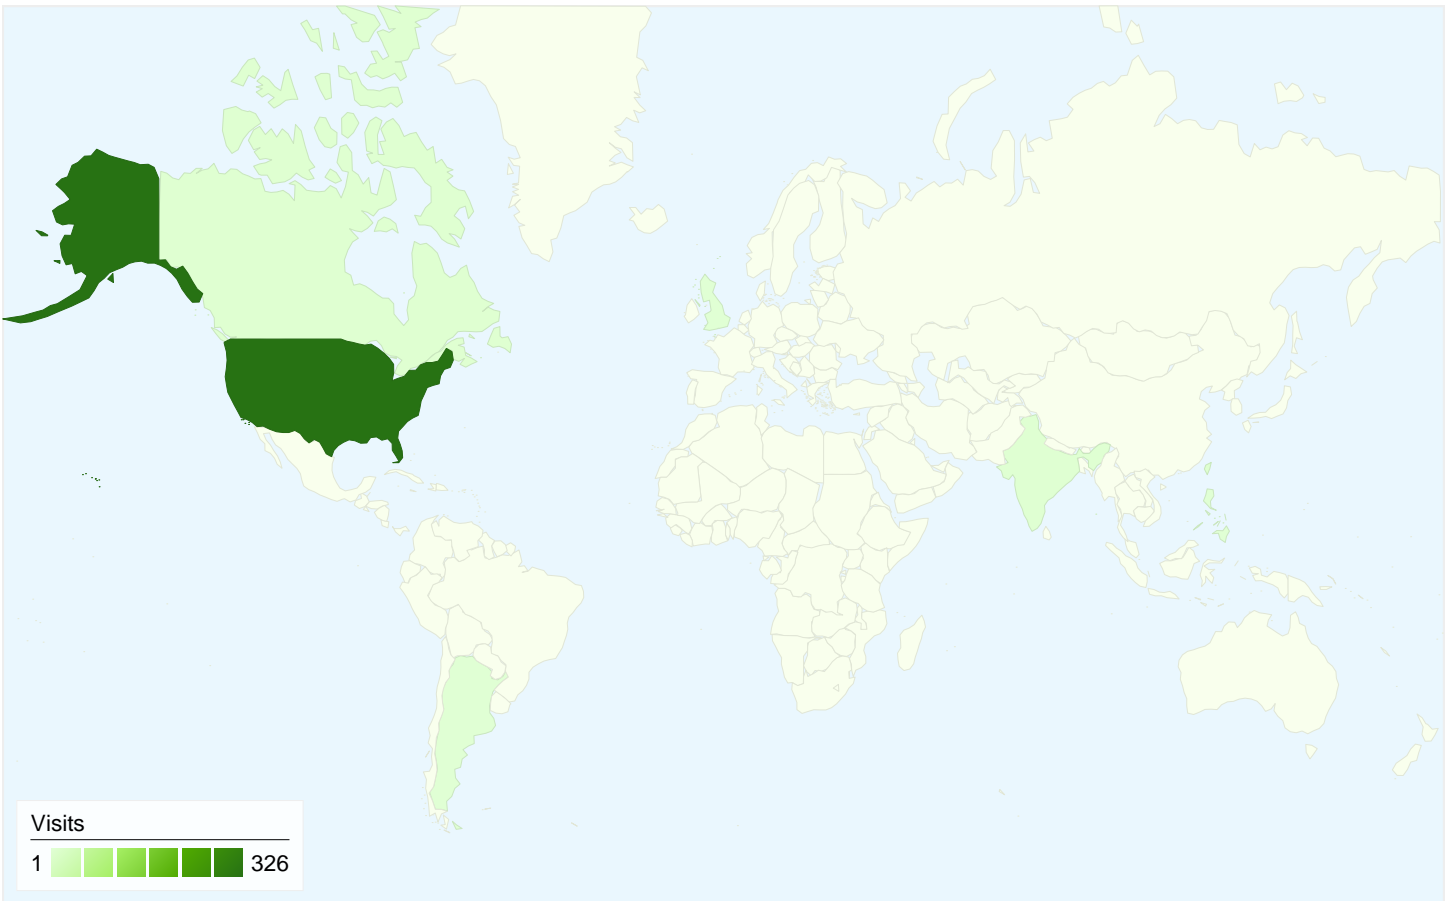

283 people visited this site

341 Visits

283 Absolute Unique Visitors

1,929 Pageviews

5.66 Average Pageviews

00:03:42 Time on Site

14.08% Bounce Rate

79.18% New Visits

All traffic sources sent a total of 341 visits

-  **19.65%** Direct Traffic
-  **9.68%** Referring Sites
-  **70.67%** Search Engines

- **Search Engines**
241.00 (70.67%)
- **Direct Traffic**
67.00 (19.65%)
- **Referring Sites**
33.00 (9.68%)

Top Traffic Sources

Sources	Visits	% visits	Keywords	Visits	% visits
google (organic)	180	52.79%	dutcher creek golf course	87	36.10%
(direct) ((none))	67	19.65%	dutcher creek golf	13	5.39%
bing (organic)	28	8.21%	dutcher golf course	12	4.98%
yahoo (organic)	26	7.62%	grants pass golf courses	11	4.56%
golflink.com (referral)	9	2.64%	grants pass oregon golf	9	3.73%

341 visits came from 7 countries/territories

Site Usage

Visits 341 % of Site Total: 100.00%	Pages/Visit 5.66 Site Avg: 5.66 (0.00%)	Avg. Time on Site 00:03:42 Site Avg: 00:03:42 (0.00%)	% New Visits 79.18% Site Avg: 79.18% (0.00%)	Bounce Rate 14.08% Site Avg: 14.08% (0.00%)	
Country/Territory	Visits	Pages/Visit	Avg. Time on Site	% New Visits	Bounce Rate
United States	326	5.76	00:03:51	78.53%	13.80%
Taiwan	5	2.20	00:00:21	100.00%	40.00%
Canada	4	5.75	00:00:47	75.00%	0.00%
India	3	2.33	00:00:16	100.00%	33.33%
Argentina	1	3.00	00:00:46	100.00%	0.00%
United Kingdom	1	5.00	00:02:01	100.00%	0.00%
Philippines	1	2.00	00:00:06	100.00%	0.00%