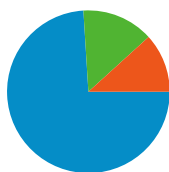

Traffic Sources Overview

- **Search Engines**
  208.00 (74.02%)
- **Direct Traffic**
  40.00 (14.23%)
- **Referring Sites**
  33.00 (11.74%)

Content Overview

Pages	Pageviews	% Pageviews
/	352	24.88%
/fees_teetimes.html	224	15.83%
/gallery/gallery1.html	138	9.75%
/course_info.html	108	7.63%
/scorecard.html	81	5.72%