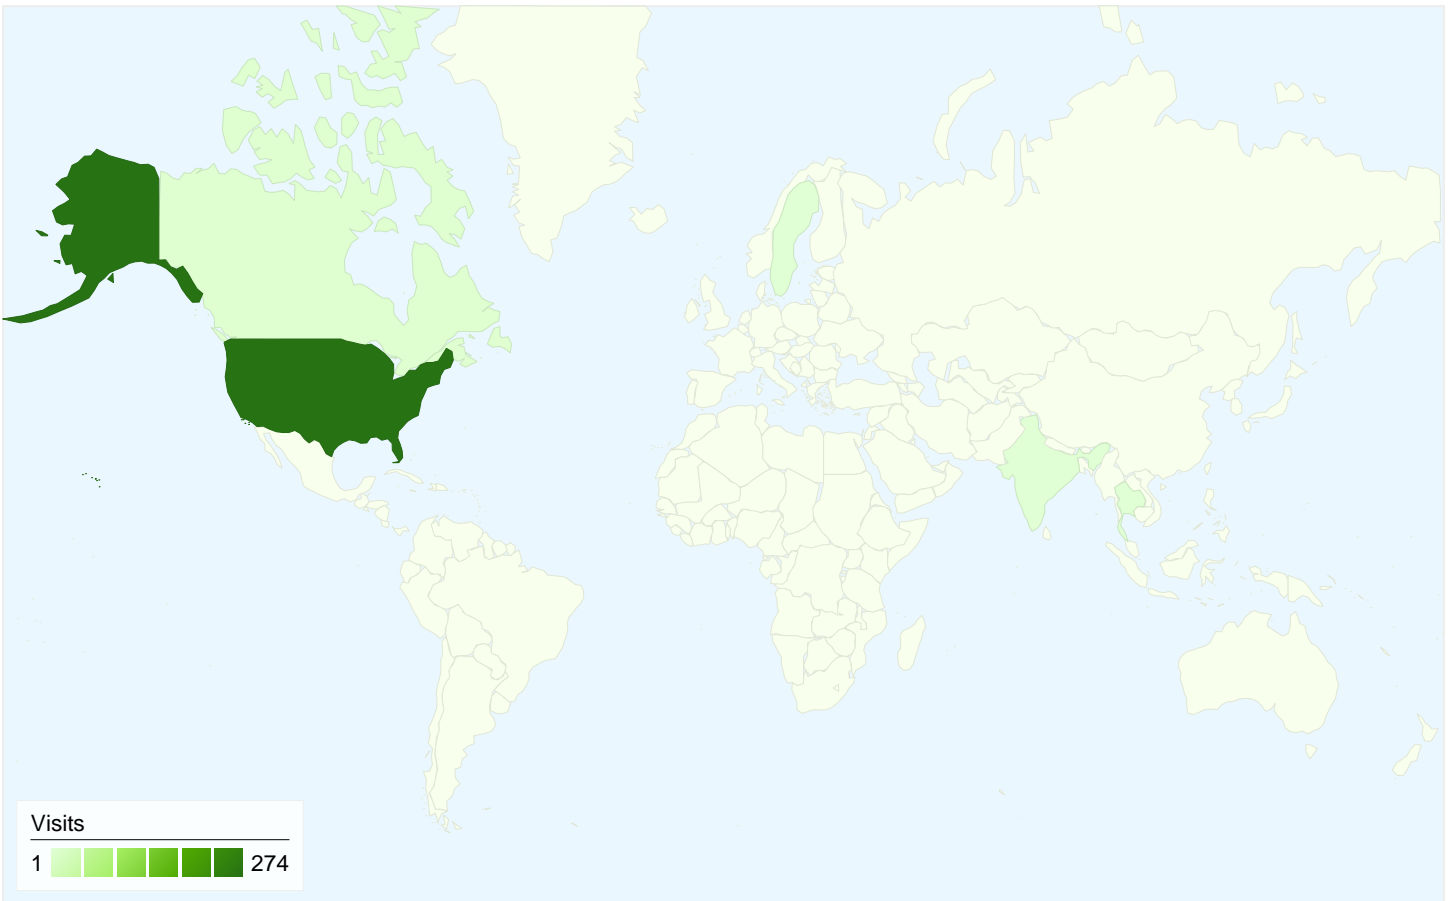

All traffic sources sent a total of 281 visits

14.23% Direct Traffic

11.74% Referring Sites

74.02% Search Engines

- Search Engines
208.00 (74.02%)
- Direct Traffic
40.00 (14.23%)
- Referring Sites
33.00 (11.74%)

281 visits came from 5 countries/territories

Site Usage

Visits 281 % of Site Total: 100.00%	Pages/Visit 5.04 Site Avg: 5.04 (0.00%)	Avg. Time on Site 00:03:34 Site Avg: 00:03:34 (0.00%)	% New Visits 79.72% Site Avg: 79.72% (0.00%)	Bounce Rate 10.68% Site Avg: 10.68% (0.00%)	
Country/Territory	Visits	Pages/Visit	Avg. Time on Site	% New Visits	Bounce Rate
United States	274	5.05	00:03:36	79.93%	10.58%
Canada	4	5.50	00:03:26	75.00%	0.00%
Thailand	1	3.00	00:00:42	100.00%	0.00%
India	1	1.00	00:00:00	0.00%	100.00%
Sweden	1	4.00	00:01:55	100.00%	0.00%