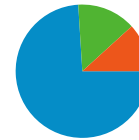

238 people visited this site

 **281** Visits

 **238** Absolute Unique Visitors

 **1,415** Pageviews

 **5.04** Average Pageviews

 **00:03:34** Time on Site

 **10.68%** Bounce Rate

 **79.72%** New Visits

Technical Profile

Browser	Visits	% visits	Connection Speed	Visits	% visits
Internet Explorer	195	69.40%	Cable	114	40.57%
Firefox	57	20.28%	DSL	79	28.11%
Safari	23	8.19%	Unknown	69	24.56%
Chrome	3	1.07%	T1	13	4.63%
PANTECH-C810	1	0.36%	Dialup	3	1.07%

All traffic sources sent a total of 281 visits

14.23% Direct Traffic

11.74% Referring Sites

74.02% Search Engines

- Search Engines
208.00 (74.02%)
- Direct Traffic
40.00 (14.23%)
- Referring Sites
33.00 (11.74%)