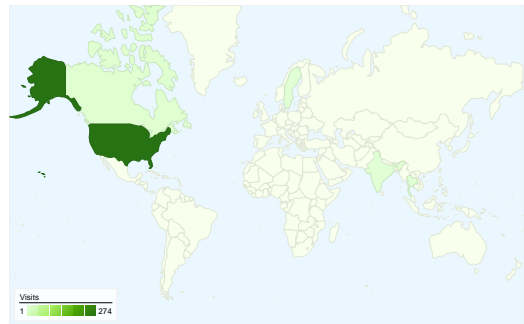

Site Usage

281 Visits

10.68% Bounce Rate

1,415 Pageviews

00:03:34 Avg. Time on Site

5.04 Pages/Visit

79.72% % New Visits

Visitors Overview

Visitors
238

Map Overlay world

Traffic Sources Overview

- **Search Engines**
208.00 (74.02%)
- **Direct Traffic**
40.00 (14.23%)
- **Referring Sites**
33.00 (11.74%)

Content Overview

Pages	Pageviews	% Pageviews
/	352	24.88%
/fees_teetimes.html	224	15.83%
/gallery/gallery1.html	138	9.75%
/course_info.html	108	7.63%
/scorecard.html	81	5.72%

All traffic sources sent a total of 281 visits

14.23% Direct Traffic

11.74% Referring Sites

74.02% Search Engines

- Search Engines
208.00 (74.02%)
- Direct Traffic
40.00 (14.23%)
- Referring Sites
33.00 (11.74%)

281 visits came from 5 countries/territories

Site Usage

Visits 281 % of Site Total: 100.00%	Pages/Visit 5.04 Site Avg: 5.04 (0.00%)	Avg. Time on Site 00:03:34 Site Avg: 00:03:34 (0.00%)	% New Visits 79.72% Site Avg: 79.72% (0.00%)	Bounce Rate 10.68% Site Avg: 10.68% (0.00%)	
Country/Territory	Visits	Pages/Visit	Avg. Time on Site	% New Visits	Bounce Rate
United States	274	5.05	00:03:36	79.93%	10.58%
Canada	4	5.50	00:03:26	75.00%	0.00%
Thailand	1	3.00	00:00:42	100.00%	0.00%
India	1	1.00	00:00:00	0.00%	100.00%
Sweden	1	4.00	00:01:55	100.00%	0.00%