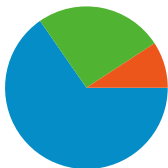

Site Usage

228 Visits

15.79% Bounce Rate

1,142 Pageviews

00:04:27 Avg. Time on Site

5.01 Pages/Visit

71.49% % New Visits

Visitors Overview

Visitors
180

Map Overlay

Traffic Sources Overview

- **Search Engines**
149.00 (65.35%)
- **Direct Traffic**
58.00 (25.44%)
- **Referring Sites**
21.00 (9.21%)

Content Overview

Pages	Pageviews	% Pageviews
/	263	23.03%
/fees_teetimes.html	157	13.75%
/gallery/gallery1.html	118	10.33%
/course_info.html	71	6.22%
/index.html	61	5.34%

Geographic Detail		
Keyword	Visits	% visits
(not set)	79	34.65%
dutcher creek golf course	55	24.12%
dutcher creek golf	12	5.26%
dutcher creek golf course	11	4.82%
golf grants pass oregon	6	2.63%

180 people visited this site

228 visits came from 6 countries/territories

Site Usage

Visits 228 % of Site Total: 100.00%	Pages/Visit 5.01 Site Avg: 5.01 (0.00%)	Avg. Time on Site 00:04:27 Site Avg: 00:04:27 (0.00%)	% New Visits 71.49% Site Avg: 71.49% (0.00%)	Bounce Rate 15.79% Site Avg: 15.79% (0.00%)	
Country/Territory	Visits	Pages/Visit	Avg. Time on Site	% New Visits	Bounce Rate
United States	221	4.99	00:04:32	70.59%	15.38%
(not set)	3	5.00	00:01:48	100.00%	33.33%
Japan	1	1.00	00:00:00	100.00%	100.00%
India	1	2.00	00:00:04	100.00%	0.00%
Canada	1	11.00	00:02:58	100.00%	0.00%
Sweden	1	10.00	00:03:50	100.00%	0.00%