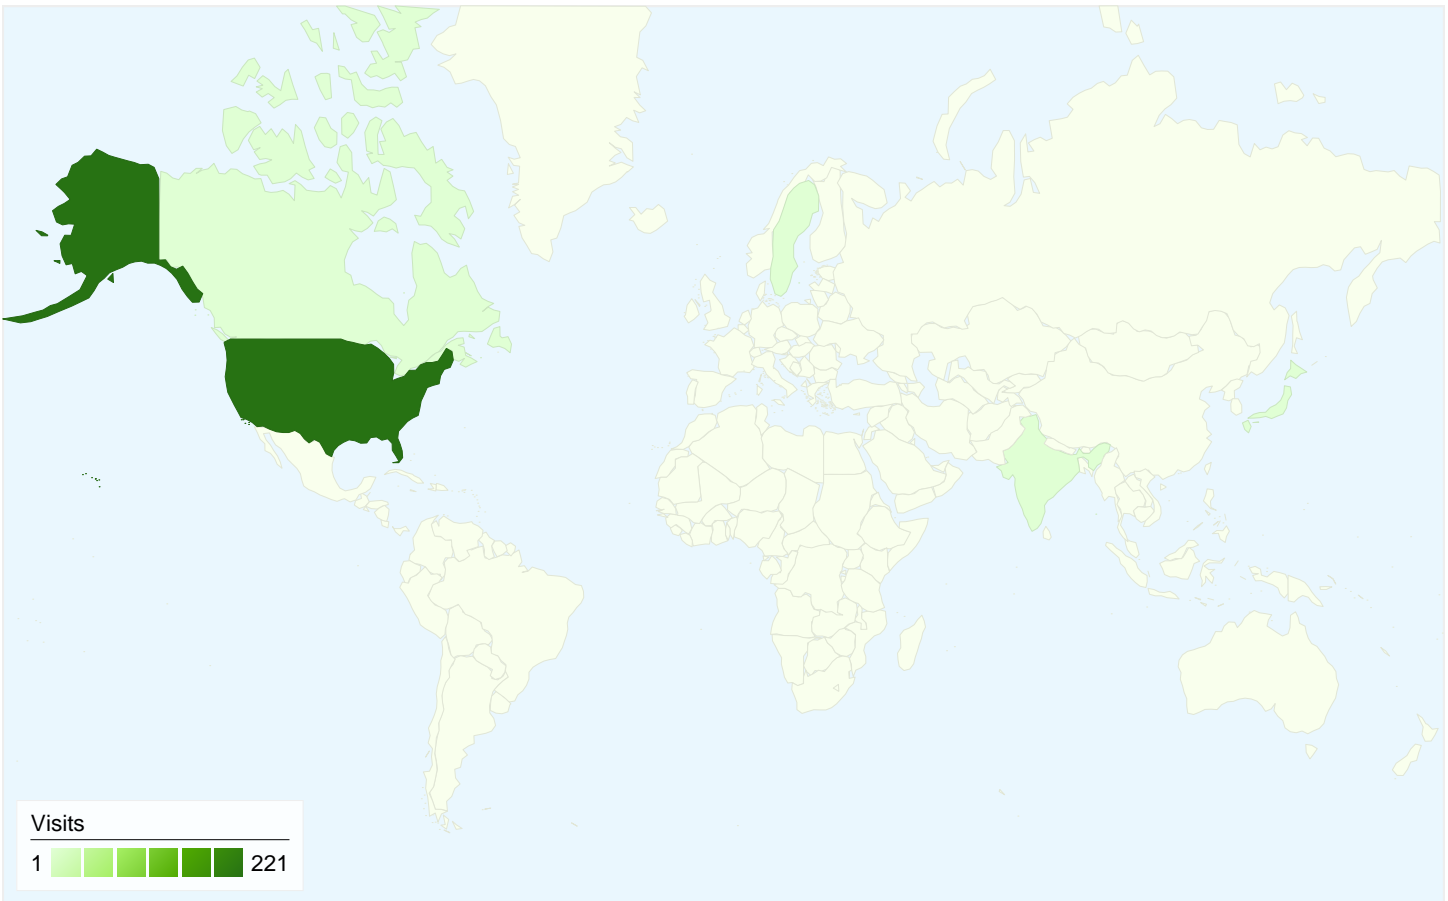

All traffic sources sent a total of 228 visits

25.44% Direct Traffic

9.21% Referring Sites

65.35% Search Engines

- Search Engines
149.00 (65.35%)
- Direct Traffic
58.00 (25.44%)
- Referring Sites
21.00 (9.21%)

228 visits came from 6 countries/territories

Site Usage

Visits 228 % of Site Total: 100.00%	Pages/Visit 5.01 Site Avg: 5.01 (0.00%)	Avg. Time on Site 00:04:27 Site Avg: 00:04:27 (0.00%)	% New Visits 71.49% Site Avg: 71.49% (0.00%)	Bounce Rate 15.79% Site Avg: 15.79% (0.00%)	
Country/Territory	Visits	Pages/Visit	Avg. Time on Site	% New Visits	Bounce Rate
United States	221	4.99	00:04:32	70.59%	15.38%
(not set)	3	5.00	00:01:48	100.00%	33.33%
Japan	1	1.00	00:00:00	100.00%	100.00%
India	1	2.00	00:00:04	100.00%	0.00%
Canada	1	11.00	00:02:58	100.00%	0.00%
Sweden	1	10.00	00:03:50	100.00%	0.00%