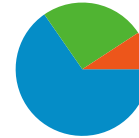

Browser	Visits	% visits	Connection Speed	Visits	% visits
Internet Explorer	152	66.67%	DSL	89	39.04%
Firefox	60	26.32%	Cable	79	34.65%
Safari	8	3.51%	Unknown	39	17.11%
Mozilla Compatible Agent	3	1.32%	T1	14	6.14%
Opera	2	0.88%	OC3	4	1.75%

All traffic sources sent a total of 228 visits

25.44% Direct Traffic

9.21% Referring Sites

65.35% Search Engines

- Search Engines
149.00 (65.35%)
- Direct Traffic
58.00 (25.44%)
- Referring Sites
21.00 (9.21%)