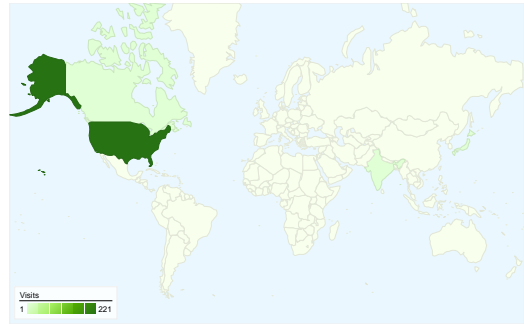

Site Usage

228 Visits

15.79% Bounce Rate

1,142 Pageviews

00:04:27 Avg. Time on Site

5.01 Pages/Visit

71.49% % New Visits

Visitors Overview

Visitors
180

Map Overlay

Traffic Sources Overview

- **Search Engines**
149.00 (65.35%)
- **Direct Traffic**
58.00 (25.44%)
- **Referring Sites**
21.00 (9.21%)

Content Overview

Pages	Pageviews	% Pageviews
/	263	23.03%
/fees_teetimes.html	157	13.75%
/gallery/gallery1.html	118	10.33%
/course_info.html	71	6.22%
/index.html	61	5.34%

Geographic Detail		
Keyword	Visits	% visits
(not set)	79	34.65%
dutcher creek golf course	55	24.12%
dutcher creek golf	12	5.26%
dutcher creek golf course	11	4.82%
golf grants pass oregon	6	2.63%

180 people visited this site

228 visits came from 6 countries/territories

Site Usage

Visits 228 % of Site Total: 100.00%	Pages/Visit 5.01 Site Avg: 5.01 (0.00%)	Avg. Time on Site 00:04:27 Site Avg: 00:04:27 (0.00%)	% New Visits 71.49% Site Avg: 71.49% (0.00%)	Bounce Rate 15.79% Site Avg: 15.79% (0.00%)	
Country/Territory	Visits	Pages/Visit	Avg. Time on Site	% New Visits	Bounce Rate
United States	221	4.99	00:04:32	70.59%	15.38%
(not set)	3	5.00	00:01:48	100.00%	33.33%
Japan	1	1.00	00:00:00	100.00%	100.00%
India	1	2.00	00:00:04	100.00%	0.00%
Canada	1	11.00	00:02:58	100.00%	0.00%
Sweden	1	10.00	00:03:50	100.00%	0.00%