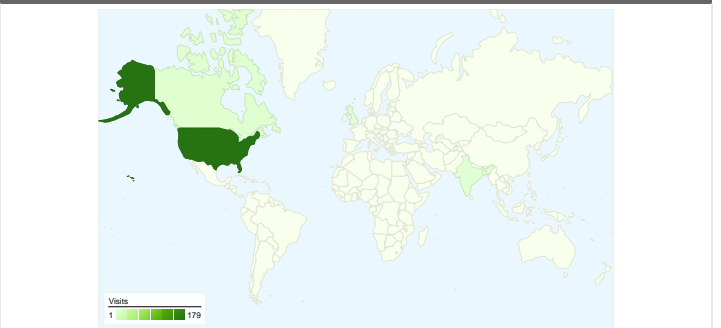

Site Usage

191 Visits
14.66% Bounce Rate
1,032 Pageviews
00:03:55 Avg. Time on Site
5.40 Pages/Visit
73.30% % New Visits

Visitors Overview

Map Overlay

Traffic Sources Overview

Content Overview

Pages	Pageviews	% Pageviews
/	217	21.03%
/fees_teetimes.html	135	13.08%
/gallery/gallery1.html	97	9.40%
/course_info.html	90	8.72%
/index.html	54	5.23%

Geographic Detail		
Keyword	Visits	% visits
dutcher creek golf course	73	38.22%
(not set)	57	29.84%
dutcher creek golf course	7	3.66%
dutcher golf course	5	2.62%
dutcher creek golf	4	2.09%

157 people visited this site

All traffic sources sent a total of 191 visits

21.99% Direct Traffic

7.85% Referring Sites

70.16% Search Engines

- Search Engines
134.00 (70.16%)
- Direct Traffic
42.00 (21.99%)
- Referring Sites
15.00 (7.85%)

191 visits came from 8 countries/territories

Site Usage

Visits 191 % of Site Total: 100.00%	Pages/Visit 5.40 Site Avg: 5.40 (0.00%)	Avg. Time on Site 00:03:55 Site Avg: 00:03:55 (0.00%)	% New Visits 73.30% Site Avg: 73.30% (0.00%)	Bounce Rate 14.66% Site Avg: 14.66% (0.00%)	
Country/Territory	Visits	Pages/Visit	Avg. Time on Site	% New Visits	Bounce Rate
United States	179	5.59	00:04:05	72.07%	13.41%
(not set)	3	3.67	00:03:47	66.67%	33.33%
Canada	3	3.33	00:00:47	100.00%	33.33%
India	2	1.50	00:00:10	100.00%	50.00%
United Kingdom	1	2.00	00:00:04	100.00%	0.00%
Taiwan	1	2.00	00:00:04	100.00%	0.00%
Qatar	1	1.00	00:00:00	100.00%	100.00%
Australia	1	3.00	00:02:17	100.00%	0.00%