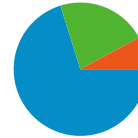

Browser	Visits	% visits	Connection Speed	Visits	% visits
Internet Explorer	126	65.97%	Cable	67	35.08%
Firefox	44	23.04%	DSL	50	26.18%
Safari	18	9.42%	Unknown	44	23.04%
Mozilla	2	1.05%	T1	21	10.99%
Chrome	1	0.52%	Dialup	6	3.14%

All traffic sources sent a total of 191 visits

21.99% Direct Traffic

7.85% Referring Sites

70.16% Search Engines

- Search Engines
134.00 (70.16%)
- Direct Traffic
42.00 (21.99%)
- Referring Sites
15.00 (7.85%)

Top Traffic Sources

Sources	Visits	% visits	Keywords	Visits	% visits
google (organic)	93	48.69%	dutcher creek golf course	73	54.48%
(direct) ((none))	42	21.99%	dutcher creek golf course	7	5.22%
yahoo (organic)	20	10.47%	dutcher golf course	5	3.73%
bing (organic)	17	8.90%	dutcher creek golf	4	2.99%
google.com (referral)	5	2.62%	grants pass oregon golf	3	2.24%