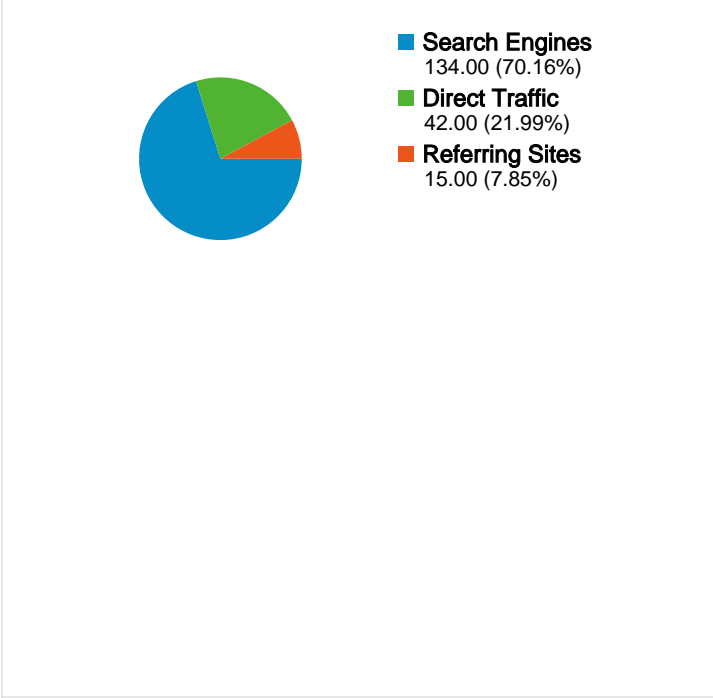

Site Usage

191 Visits
14.66% Bounce Rate
1,032 Pageviews
00:03:55 Avg. Time on Site
5.40 Pages/Visit
73.30% % New Visits

Visitors Overview

Map Overlay

Traffic Sources Overview

Content Overview

Pages	Pageviews	% Pageviews
/	217	21.03%
/fees_teetimes.html	135	13.08%
/gallery/gallery1.html	97	9.40%
/course_info.html	90	8.72%
/index.html	54	5.23%

Geographic Detail		
Keyword	Visits	% visits
dutcher creek golf course	73	38.22%
(not set)	57	29.84%
dutcher creek golf course	7	3.66%
dutcher golf course	5	2.62%
dutcher creek golf	4	2.09%

157 people visited this site

All traffic sources sent a total of 191 visits

21.99% Direct Traffic

7.85% Referring Sites

70.16% Search Engines

- Search Engines
134.00 (70.16%)
- Direct Traffic
42.00 (21.99%)
- Referring Sites
15.00 (7.85%)

191 visits came from 8 countries/territories

Site Usage

Visits 191 % of Site Total: 100.00%	Pages/Visit 5.40 Site Avg: 5.40 (0.00%)	Avg. Time on Site 00:03:55 Site Avg: 00:03:55 (0.00%)	% New Visits 73.30% Site Avg: 73.30% (0.00%)	Bounce Rate 14.66% Site Avg: 14.66% (0.00%)	
Country/Territory	Visits	Pages/Visit	Avg. Time on Site	% New Visits	Bounce Rate
United States	179	5.59	00:04:05	72.07%	13.41%
(not set)	3	3.67	00:03:47	66.67%	33.33%
Canada	3	3.33	00:00:47	100.00%	33.33%
India	2	1.50	00:00:10	100.00%	50.00%
United Kingdom	1	2.00	00:00:04	100.00%	0.00%
Taiwan	1	2.00	00:00:04	100.00%	0.00%
Qatar	1	1.00	00:00:00	100.00%	100.00%
Australia	1	3.00	00:02:17	100.00%	0.00%