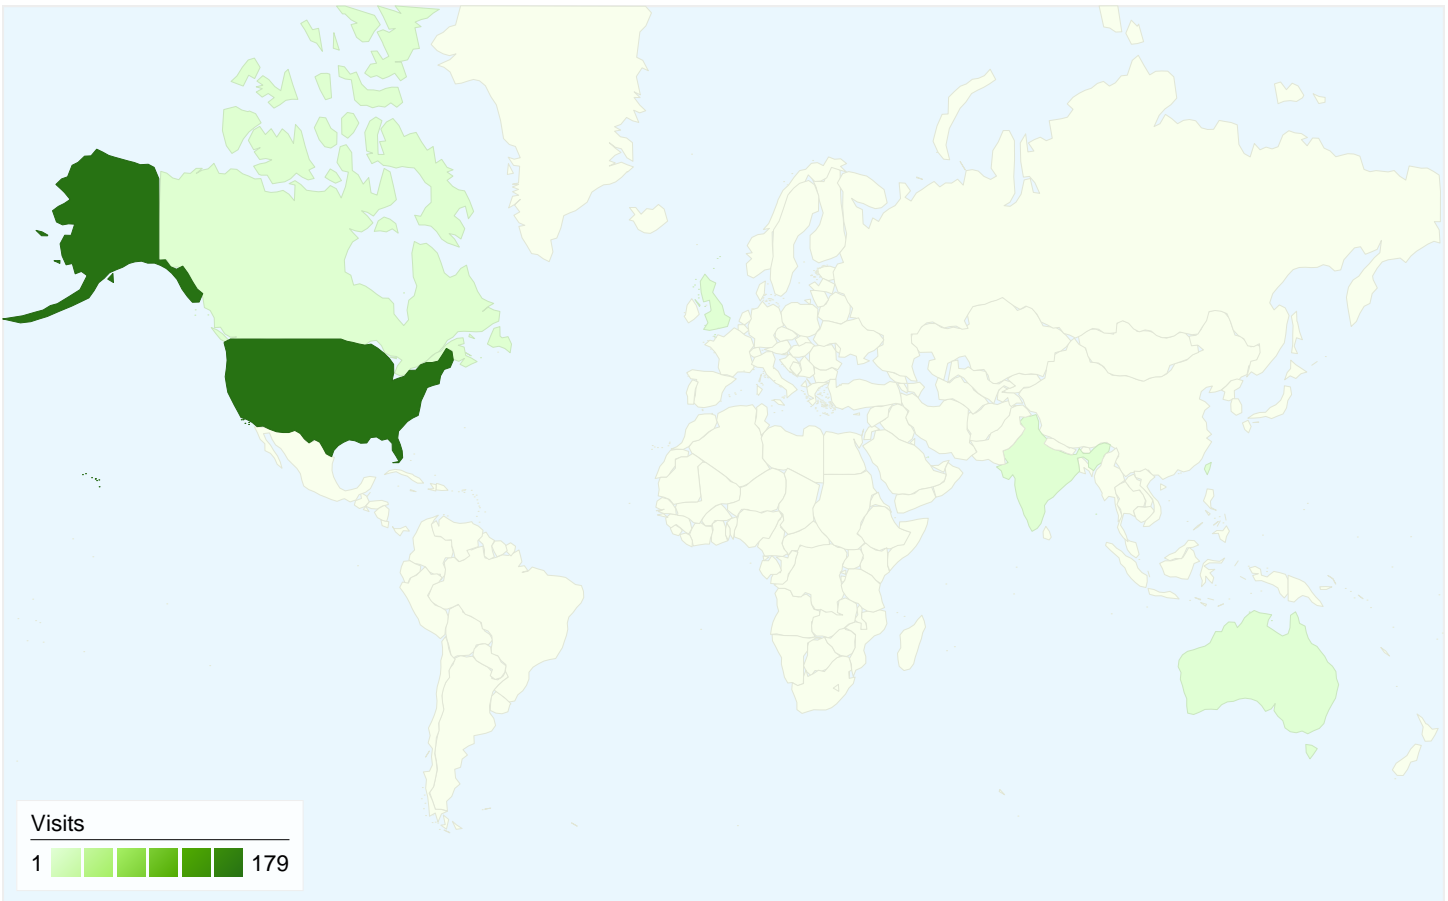

All traffic sources sent a total of 191 visits

21.99% Direct Traffic

7.85% Referring Sites

70.16% Search Engines

- Search Engines
134.00 (70.16%)
- Direct Traffic
42.00 (21.99%)
- Referring Sites
15.00 (7.85%)

Top Traffic Sources

Sources	Visits	% visits	Keywords	Visits	% visits
google (organic)	93	48.69%	dutcher creek golf course	73	54.48%
(direct) ((none))	42	21.99%	dutcher creek golf course	7	5.22%
yahoo (organic)	20	10.47%	dutcher golf course	5	3.73%
bing (organic)	17	8.90%	dutcher creek golf	4	2.99%
google.com (referral)	5	2.62%	grants pass oregon golf	3	2.24%

191 visits came from 8 countries/territories

Site Usage

Visits 191 % of Site Total: 100.00%	Pages/Visit 5.40 Site Avg: 5.40 (0.00%)	Avg. Time on Site 00:03:55 Site Avg: 00:03:55 (0.00%)	% New Visits 73.30% Site Avg: 73.30% (0.00%)	Bounce Rate 14.66% Site Avg: 14.66% (0.00%)	
Country/Territory	Visits	Pages/Visit	Avg. Time on Site	% New Visits	Bounce Rate
United States	179	5.59	00:04:05	72.07%	13.41%
(not set)	3	3.67	00:03:47	66.67%	33.33%
Canada	3	3.33	00:00:47	100.00%	33.33%
India	2	1.50	00:00:10	100.00%	50.00%
United Kingdom	1	2.00	00:00:04	100.00%	0.00%
Taiwan	1	2.00	00:00:04	100.00%	0.00%
Qatar	1	1.00	00:00:00	100.00%	100.00%
Australia	1	3.00	00:02:17	100.00%	0.00%