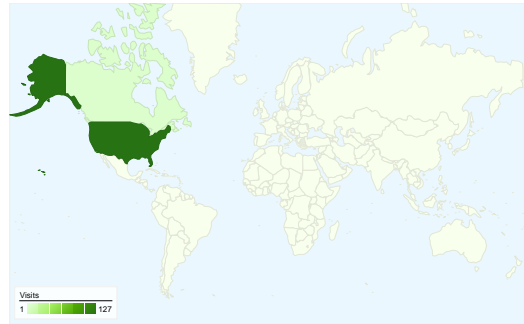

Site Usage

134 Visits

20.15% Bounce Rate

614 Pageviews

00:02:52 Avg. Time on Site

4.58 Pages/Visit

78.36% % New Visits

Visitors Overview

Visitors
116

Map Overlay

Traffic Sources Overview

Content Overview

Pages	Pageviews	% Pageviews
/	166	27.04%
/fees_teetimes.html	78	12.70%
/gallery/gallery1.html	63	10.26%
/course_info.html	34	5.54%
/scorecard.html	33	5.37%

Geographic Detail		
Keyword	Visits	% visits
(not set)	44	32.84%
dutcher creek golf course	43	32.09%
dutcher creek golf course	6	4.48%
dutcher creek golf	4	2.99%
golf grants pass oregon	4	2.99%

116 people visited this site

134 visits came from 4 countries/territories

Site Usage

Visits 134 % of Site Total: 100.00%	Pages/Visit 4.58 Site Avg: 4.58 (0.00%)	Avg. Time on Site 00:02:52 Site Avg: 00:02:52 (0.00%)	% New Visits 78.36% Site Avg: 78.36% (0.00%)	Bounce Rate 20.15% Site Avg: 20.15% (0.00%)	
Country/Territory	Visits	Pages/Visit	Avg. Time on Site	% New Visits	Bounce Rate
United States	127	4.70	00:02:58	77.95%	18.90%
Canada	4	2.25	00:00:26	100.00%	50.00%
(not set)	2	3.50	00:01:55	50.00%	0.00%
Singapore	1	1.00	00:00:00	100.00%	100.00%
					1 - 4 of 4