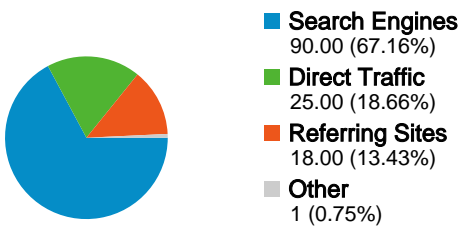

Traffic Sources Overview

Content Overview

Pages	Pageviews	% Pageviews
/	166	27.04%
/fees_teetimes.html	78	12.70%
/gallery/gallery1.html	63	10.26%
/course_info.html	34	5.54%
/scorecard.html	33	5.37%