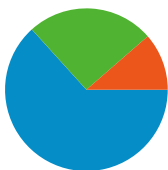

Site Usage

79 Visits

17.72% Bounce Rate

378 Pageviews

00:03:13 Avg. Time on Site

4.78 Pages/Visit

86.08% % New Visits

Visitors Overview

Visitors
72

Map Overlay

Traffic Sources Overview

- **Search Engines**
50.00 (63.29%)
- **Direct Traffic**
20.00 (25.32%)
- **Referring Sites**
9.00 (11.39%)

Content Overview

Pages	Pageviews	% Pageviews
/	100	26.46%
/fees_tees.html	66	17.46%
/course_info.html	33	8.73%
/gallery/gallery1.html	22	5.82%
/scorecard.html	20	5.29%

Geographic Detail		
Keyword	Visits	% visits
(not set)	29	36.71%
dutcher creek golf course	26	32.91%
dutcher creek golf	2	2.53%
golf courses in grants pass or	2	2.53%
grants pass oregon golf	2	2.53%

72 people visited this site

79 visits came from 6 countries/territories

Site Usage

Visits 79 % of Site Total: 100.00%	Pages/Visit 4.78 Site Avg: 4.78 (0.00%)	Avg. Time on Site 00:03:13 Site Avg: 00:03:13 (0.00%)	% New Visits 86.08% Site Avg: 86.08% (0.00%)	Bounce Rate 17.72% Site Avg: 17.72% (0.00%)	
Country/Territory	Visits	Pages/Visit	Avg. Time on Site	% New Visits	Bounce Rate
United States	74	4.89	00:03:15	85.14%	16.22%
Japan	1	8.00	00:10:32	100.00%	0.00%
France	1	1.00	00:00:00	100.00%	100.00%
China	1	2.00	00:00:16	100.00%	0.00%
Canada	1	1.00	00:00:00	100.00%	100.00%
India	1	4.00	00:02:35	100.00%	0.00%