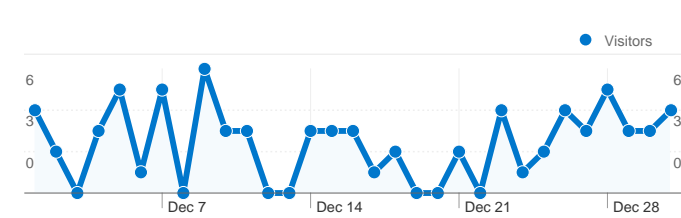

Site Usage

79 Visits

17.72% Bounce Rate

378 Pageviews

00:03:13 Avg. Time on Site

4.78 Pages/Visit

86.08% % New Visits

Visitors Overview

Geographic Detail		
Keyword	Visits	% visits
(not set)	29	36.71%
dutcher creek golf course	26	32.91%
dutcher creek golf	2	2.53%
golf courses in grants pass or	2	2.53%
grants pass oregon golf	2	2.53%

72 people visited this site

79 visits came from 6 countries/territories

Site Usage

Visits 79 % of Site Total: 100.00%	Pages/Visit 4.78 Site Avg: 4.78 (0.00%)	Avg. Time on Site 00:03:13 Site Avg: 00:03:13 (0.00%)	% New Visits 86.08% Site Avg: 86.08% (0.00%)	Bounce Rate 17.72% Site Avg: 17.72% (0.00%)	
Country/Territory	Visits	Pages/Visit	Avg. Time on Site	% New Visits	Bounce Rate
United States	74	4.89	00:03:15	85.14%	16.22%
Japan	1	8.00	00:10:32	100.00%	0.00%
France	1	1.00	00:00:00	100.00%	100.00%
China	1	2.00	00:00:16	100.00%	0.00%
Canada	1	1.00	00:00:00	100.00%	100.00%
India	1	4.00	00:02:35	100.00%	0.00%

79 visits came from 23 keywords

Site Usage

Visits	Pages/Visit	Avg. Time on Site	% New Visits	Bounce Rate	
79 % of Site Total: 100.00%	4.78 Site Avg: 4.78 (0.00%)	00:03:13 Site Avg: 00:03:13 (0.00%)	86.08% Site Avg: 86.08% (0.00%)	17.72% Site Avg: 17.72% (0.00%)	
Keyword	Visits	Pages/Visit	Avg. Time on Site	% New Visits	Bounce Rate
(not set)	29	3.21	00:02:48	82.76%	27.59%
dutcher creek golf course	26	5.58	00:03:57	80.77%	11.54%
dutcher creek golf	2	2.50	00:01:00	100.00%	0.00%
golf courses in grants pass or	2	8.50	00:03:16	100.00%	0.00%
grants pass oregon golf courses	2	6.50	00:01:57	100.00%	0.00%
"grants pass" "golf courses"	1	1.00	00:00:00	100.00%	100.00%
creek golf course	1	1.00	00:00:00	100.00%	100.00%
dutcher creek golf course grants pass or	1	5.00	00:03:01	0.00%	0.00%
dutcher creek golf grants pass, or	1	2.00	00:00:21	100.00%	0.00%
dutchercreek.com	1	3.00	00:00:33	100.00%	0.00%