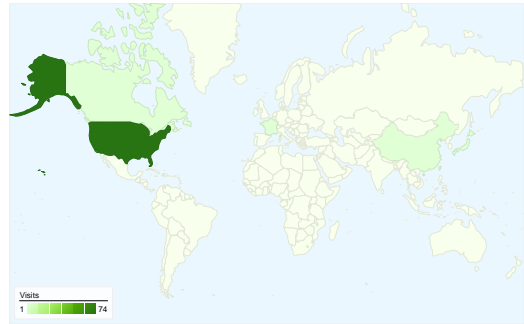

Site Usage

79 Visits

17.72% Bounce Rate

378 Pageviews

00:03:13 Avg. Time on Site

4.78 Pages/Visit

86.08% % New Visits

Visitors Overview

Visitors
72

Map Overlay

Traffic Sources Overview

- **Search Engines**
50.00 (63.29%)
- **Direct Traffic**
20.00 (25.32%)
- **Referring Sites**
9.00 (11.39%)

Content Overview

Pages	Pageviews	% Pageviews
/	100	26.46%
/fees_tees.html	66	17.46%
/course_info.html	33	8.73%
/gallery/gallery1.html	22	5.82%
/scorecard.html	20	5.29%

Geographic Detail		
Keyword	Visits	% visits
(not set)	29	36.71%
dutcher creek golf course	26	32.91%
dutcher creek golf	2	2.53%
golf courses in grants pass or	2	2.53%
grants pass oregon golf	2	2.53%

72 people visited this site

79 visits came from 6 countries/territories

Site Usage

Visits 79 % of Site Total: 100.00%	Pages/Visit 4.78 Site Avg: 4.78 (0.00%)	Avg. Time on Site 00:03:13 Site Avg: 00:03:13 (0.00%)	% New Visits 86.08% Site Avg: 86.08% (0.00%)	Bounce Rate 17.72% Site Avg: 17.72% (0.00%)	
Country/Territory	Visits	Pages/Visit	Avg. Time on Site	% New Visits	Bounce Rate
United States	74	4.89	00:03:15	85.14%	16.22%
Japan	1	8.00	00:10:32	100.00%	0.00%
France	1	1.00	00:00:00	100.00%	100.00%
China	1	2.00	00:00:16	100.00%	0.00%
Canada	1	1.00	00:00:00	100.00%	100.00%
India	1	4.00	00:02:35	100.00%	0.00%