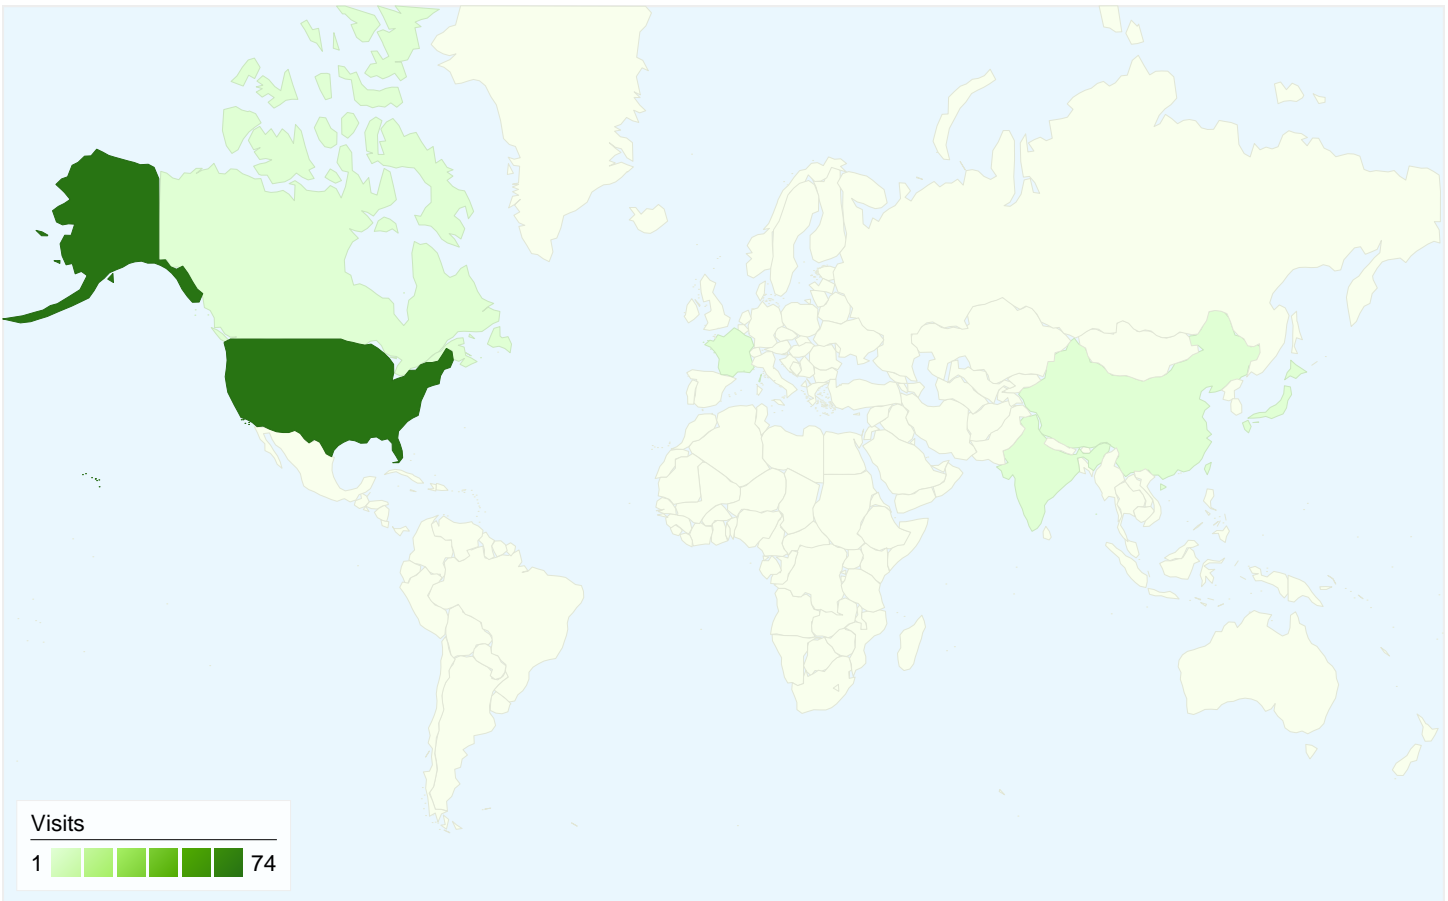

All traffic sources sent a total of 79 visits

25.32% Direct Traffic

11.39% Referring Sites

63.29% Search Engines

- Search Engines
50.00 (63.29%)
- Direct Traffic
20.00 (25.32%)
- Referring Sites
9.00 (11.39%)

Top Traffic Sources

Sources	Visits	% visits	Keywords	Visits	% visits
google (organic)	31	39.24%	dutcher creek golf course	26	52.00%
(direct) ((none))	20	25.32%	dutcher creek golf	2	4.00%
yahoo (organic)	11	13.92%	golf courses in grants pass or	2	4.00%
bing (organic)	8	10.13%	grants pass oregon golf	2	4.00%
maps.google.com (referral)	2	2.53%	"grants pass" "golf courses"	1	2.00%

79 visits came from 6 countries/territories

Site Usage

Visits 79 % of Site Total: 100.00%	Pages/Visit 4.78 Site Avg: 4.78 (0.00%)	Avg. Time on Site 00:03:13 Site Avg: 00:03:13 (0.00%)	% New Visits 86.08% Site Avg: 86.08% (0.00%)	Bounce Rate 17.72% Site Avg: 17.72% (0.00%)	
Country/Territory	Visits	Pages/Visit	Avg. Time on Site	% New Visits	Bounce Rate
United States	74	4.89	00:03:15	85.14%	16.22%
Japan	1	8.00	00:10:32	100.00%	0.00%
France	1	1.00	00:00:00	100.00%	100.00%
China	1	2.00	00:00:16	100.00%	0.00%
Canada	1	1.00	00:00:00	100.00%	100.00%
India	1	4.00	00:02:35	100.00%	0.00%