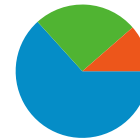

Browser	Visits	% visits	Connection Speed	Visits	% visits
Internet Explorer	57	72.15%	Cable	31	39.24%
Firefox	13	16.46%	DSL	27	34.18%
Safari	6	7.59%	Unknown	14	17.72%
Mozilla	2	2.53%	T1	5	6.33%
Chrome	1	1.27%	Dialup	2	2.53%

All traffic sources sent a total of 79 visits

25.32% Direct Traffic

11.39% Referring Sites

63.29% Search Engines

- Search Engines
50.00 (63.29%)
- Direct Traffic
20.00 (25.32%)
- Referring Sites
9.00 (11.39%)