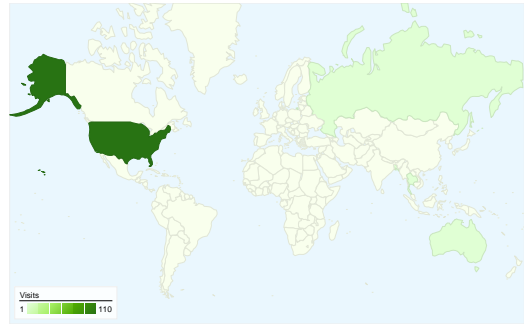

Map Overlay

Traffic Sources Overview

- **Search Engines**
  82.00 (71.93%)
- **Direct Traffic**
  17.00 (14.91%)
- **Referring Sites**
  15.00 (13.16%)

Content Overview

Pages	Pageviews	% Pageviews
/	175	28.23%
/fees_tees.html	102	16.45%
/course_info.html	87	14.03%
/scorecard.html	46	7.42%
/documents/annual_pass.html	29	4.68%