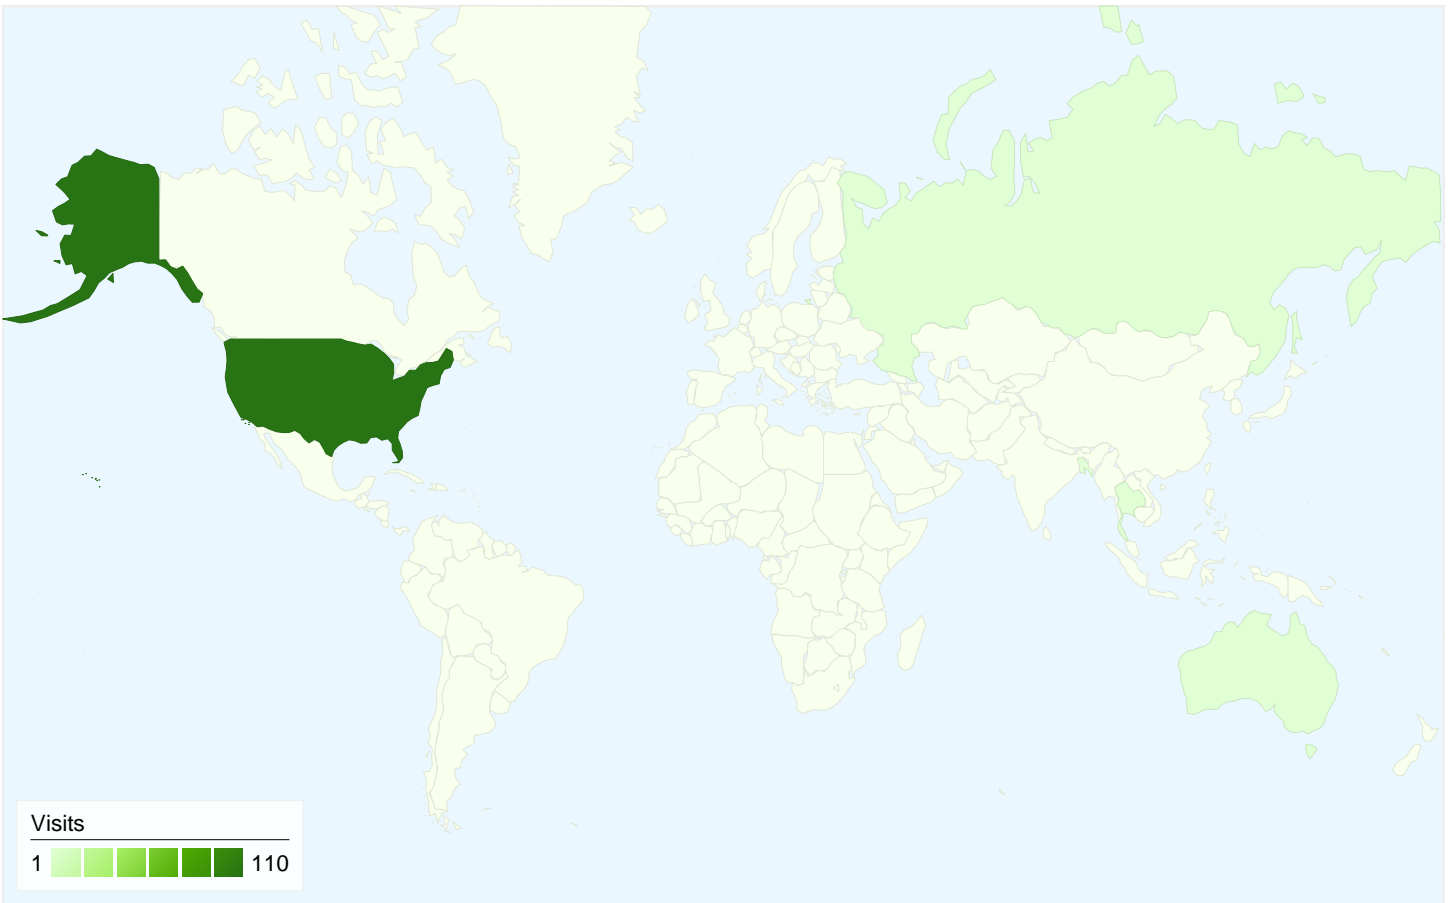

All traffic sources sent a total of 114 visits

14.91% Direct Traffic

13.16% Referring Sites

71.93% Search Engines

- Search Engines  
82.00 (71.93%)
- Direct Traffic  
17.00 (14.91%)
- Referring Sites  
15.00 (13.16%)

**114 visits came from 5 countries/territories**

Site Usage						
Visits	Pages/Visit	Avg. Time on Site	% New Visits	Bounce Rate		
<b>114</b> % of Site Total: 100.00%	<b>5.44</b> Site Avg: 5.44 (0.00%)	<b>00:03:26</b> Site Avg: 00:03:26 (0.00%)	<b>80.70%</b> Site Avg: 80.70% (0.00%)	<b>14.91%</b> Site Avg: 14.91% (0.00%)		
Country/Territory	Visits	Pages/Visit	Avg. Time on Site	% New Visits	Bounce Rate	
United States	110	5.48	00:03:31	80.00%	14.55%	
Bangladesh	1	11.00	00:03:21	100.00%	0.00%	
Thailand	1	2.00	00:01:06	100.00%	0.00%	
Australia	1	3.00	00:00:50	100.00%	0.00%	
Russia	1	1.00	00:00:00	100.00%	100.00%	
						1 - 5 of 5