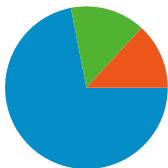

Traffic Sources Overview

- **Search Engines**
  82.00 (71.93%)
- **Direct Traffic**
  17.00 (14.91%)
- **Referring Sites**
  15.00 (13.16%)

Content Overview

Pages	Pageviews	% Pageviews
/	175	28.23%
/fees_tees.html	102	16.45%
/course_info.html	87	14.03%
/scorecard.html	46	7.42%
/documents/annual_pass.html	29	4.68%