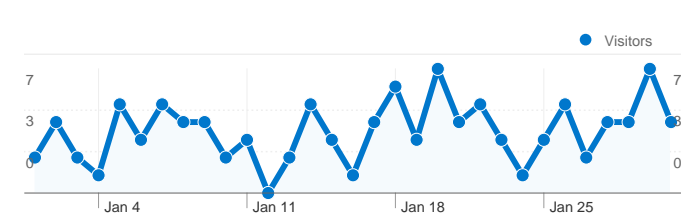

**Site Usage**

**114 Visits**

**14.91% Bounce Rate**

**620 Pageviews**

**00:03:26 Avg. Time on Site**

**5.44 Pages/Visit**

**80.70% % New Visits**

**Visitors Overview**

Geographic Detail		
Keyword	Visits	% visits
(not set)	32	28.07%
dutcher creek golf course	30	26.32%
dutcher creek golf	5	4.39%
dutcher creeck golf course	3	2.63%
golf courses in grants pass, or	3	2.63%

**101 people visited this site**

**114** Visits

**101** Absolute Unique Visitors

**620** Pageviews

**5.44** Average Pageviews

**00:03:26** Time on Site

**14.91%** Bounce Rate

**80.70%** New Visits

Site Usage

<b>Visits</b> <b>114</b> % of Site Total: 100.00%	<b>Pages/Visit</b> <b>5.44</b> Site Avg: 5.44 (0.00%)	<b>Avg. Time on Site</b> <b>00:03:26</b> Site Avg: 00:03:26 (0.00%)	<b>% New Visits</b> <b>80.70%</b> Site Avg: 80.70% (0.00%)	<b>Bounce Rate</b> <b>14.91%</b> Site Avg: 14.91% (0.00%)
--	--	--	---	--