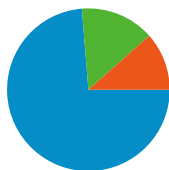

Traffic Sources Overview

- **Search Engines**
  115.00 (73.72%)
- **Direct Traffic**
  23.00 (14.74%)
- **Referring Sites**
  18.00 (11.54%)

Content Overview

Pages	Pageviews	% Pageviews
/	224	31.59%
/fees_teetimes.html	112	15.80%
/course_info.html	99	13.96%
/clubhouse.html	46	6.49%
/scorecard.html	39	5.50%