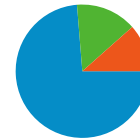

Geographic Detail		
Keyword	Visits	% visits
dutcher creek golf course	50	32.05%
(not set)	42	26.92%
dutcher creek golf	5	3.21%
grants pass golf courses	5	3.21%
dutcher creek golf grants pass	4	2.56%

137 people visited this site

156 Visits

137 Absolute Unique Visitors

709 Pageviews

4.54 Average Pageviews

00:02:21 Time on Site

16.03% Bounce Rate

80.13% New Visits

Technical Profile

All traffic sources sent a total of 156 visits

-  14.74% Direct Traffic
-  11.54% Referring Sites
-  73.72% Search Engines

- Search Engines
115.00 (73.72%)
- Direct Traffic
23.00 (14.74%)
- Referring Sites
18.00 (11.54%)