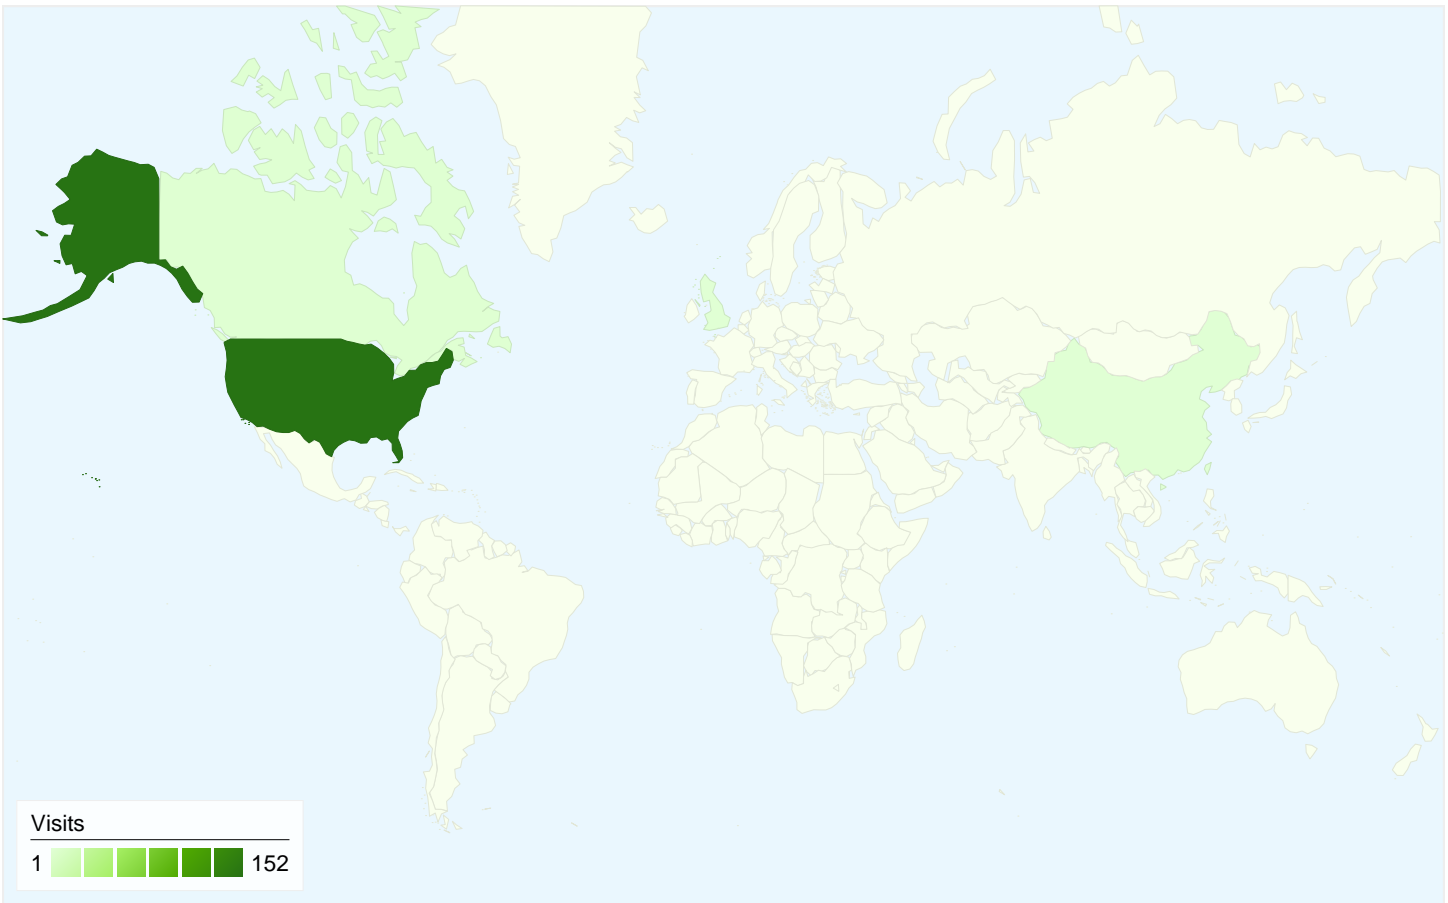

All traffic sources sent a total of 156 visits

-  14.74% Direct Traffic
-  11.54% Referring Sites
-  73.72% Search Engines

- Search Engines
115.00 (73.72%)
- Direct Traffic
23.00 (14.74%)
- Referring Sites
18.00 (11.54%)

156 visits came from 4 countries/territories

Site Usage

Visits 156 % of Site Total: 100.00%	Pages/Visit 4.54 Site Avg: 4.54 (0.00%)	Avg. Time on Site 00:02:21 Site Avg: 00:02:21 (0.00%)	% New Visits 80.13% Site Avg: 80.13% (0.00%)	Bounce Rate 16.03% Site Avg: 16.03% (0.00%)	
Country/Territory	Visits	Pages/Visit	Avg. Time on Site	% New Visits	Bounce Rate
United States	152	4.51	00:02:22	80.26%	16.45%
Canada	2	6.50	00:01:14	50.00%	0.00%
China	1	2.00	00:02:02	100.00%	0.00%
United Kingdom	1	8.00	00:01:44	100.00%	0.00%