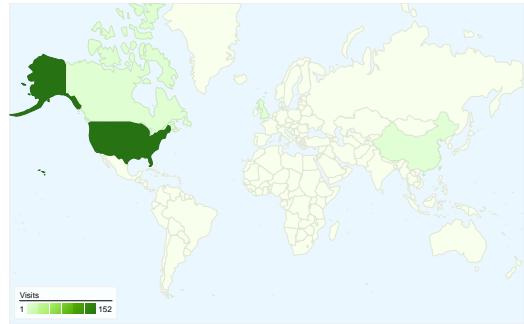

Map Overlay

Traffic Sources Overview

- **Search Engines**
  115.00 (73.72%)
- **Direct Traffic**
  23.00 (14.74%)
- **Referring Sites**
  18.00 (11.54%)

Content Overview

Pages	Pageviews	% Pageviews
/	224	31.59%
/fees_teetimes.html	112	15.80%
/course_info.html	99	13.96%
/clubhouse.html	46	6.49%
/scorecard.html	39	5.50%